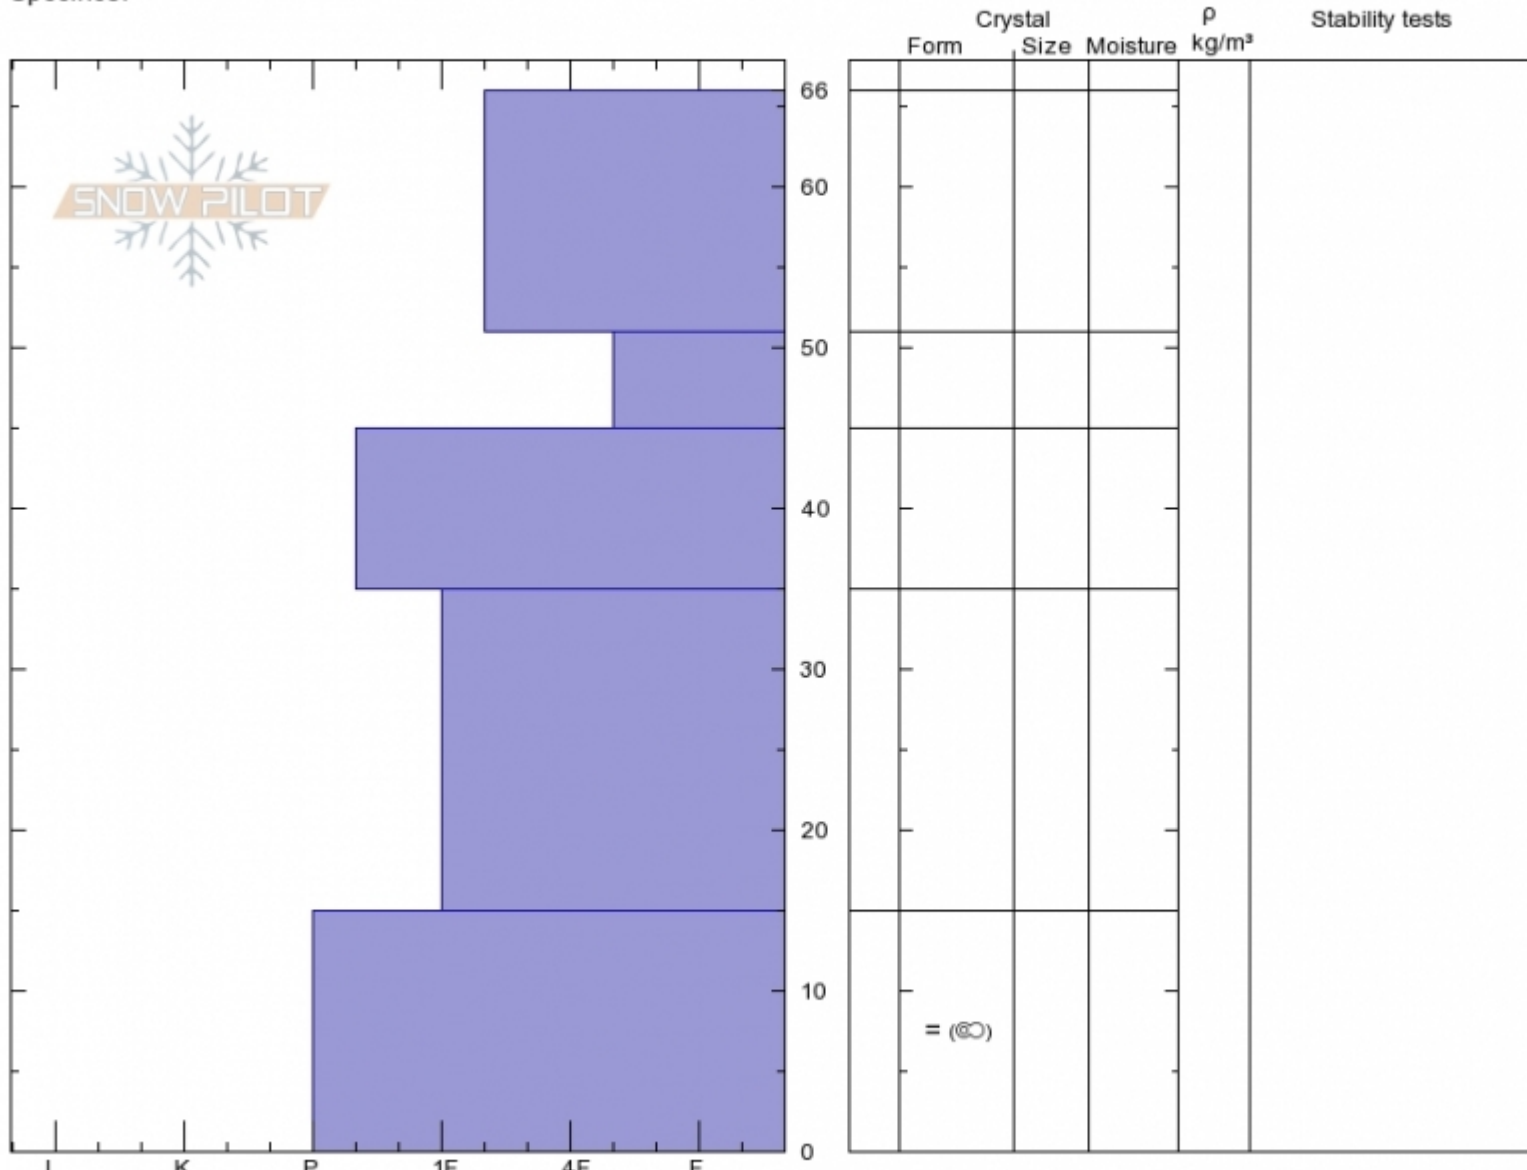

Sac Trail Bowl 2  
 Bridger Range  
 MT  
 Elevation: 8750 ft  
 Aspect: 5°  
 Specifics:

Alex Marienthal  
 Wed Sep 20 10:45 2017  
 Co-ord: 45.89884N, -110.97154W  
 Slope Angle: 30°  
 Wind Loading: yes

Stability: Good  
 Air Temperature:  
 Sky Cover: BKN  
 Precipitation: S1  
 Wind: SW Strong

HS66

Layer No

Notes: Overall stability good. Main concern is fresh wind slabs on steeper stuff. Old wind slab layers are bonding well with warmth and previous pit.