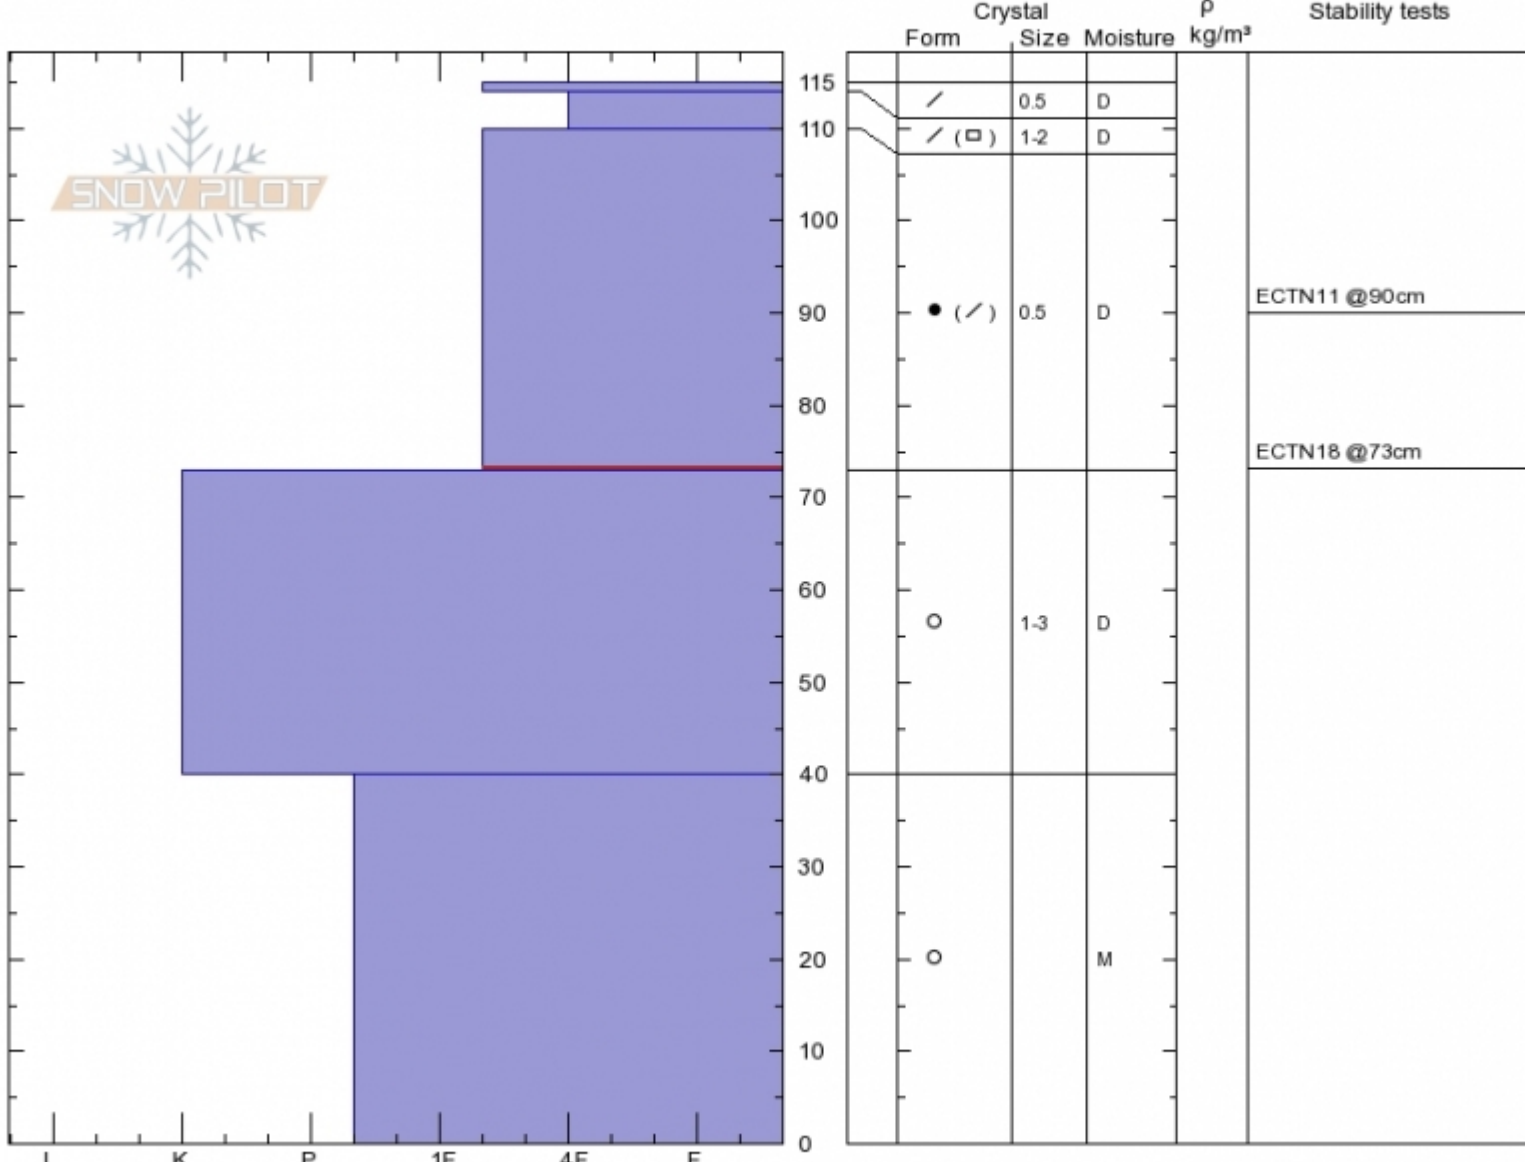

Sacajawea Trail Bowl  
 Bridger Range  
 MT  
 Elevation: 2800 m  
 Aspect: 60°

Karl Birkeland  
 Wed Oct 4 10:00 2017  
 Co-ord: 45.90298N, -110.97657W  
 Slope Angle: 47°  
 Wind Loading: previous

Stability: **Good**  
 Air Temperature:  
 Sky Cover: **SCT**  
 Precipitation: **NO**  
 Wind: **NW Light Breeze**

HS115  
 Stability Test Notes

Layer No  
 73-110: A  
 73-110: P  
 0-40: Still

Specifics: Pit is adjacent to avalanche: crown; Recent activity on similar slopes; Ski tracks on slope; We skied slope

Notes: Dug in the crown of an avalanche from 10/3/17. Steep slope with a wind loaded pocket from W winds. Looked like possible skier