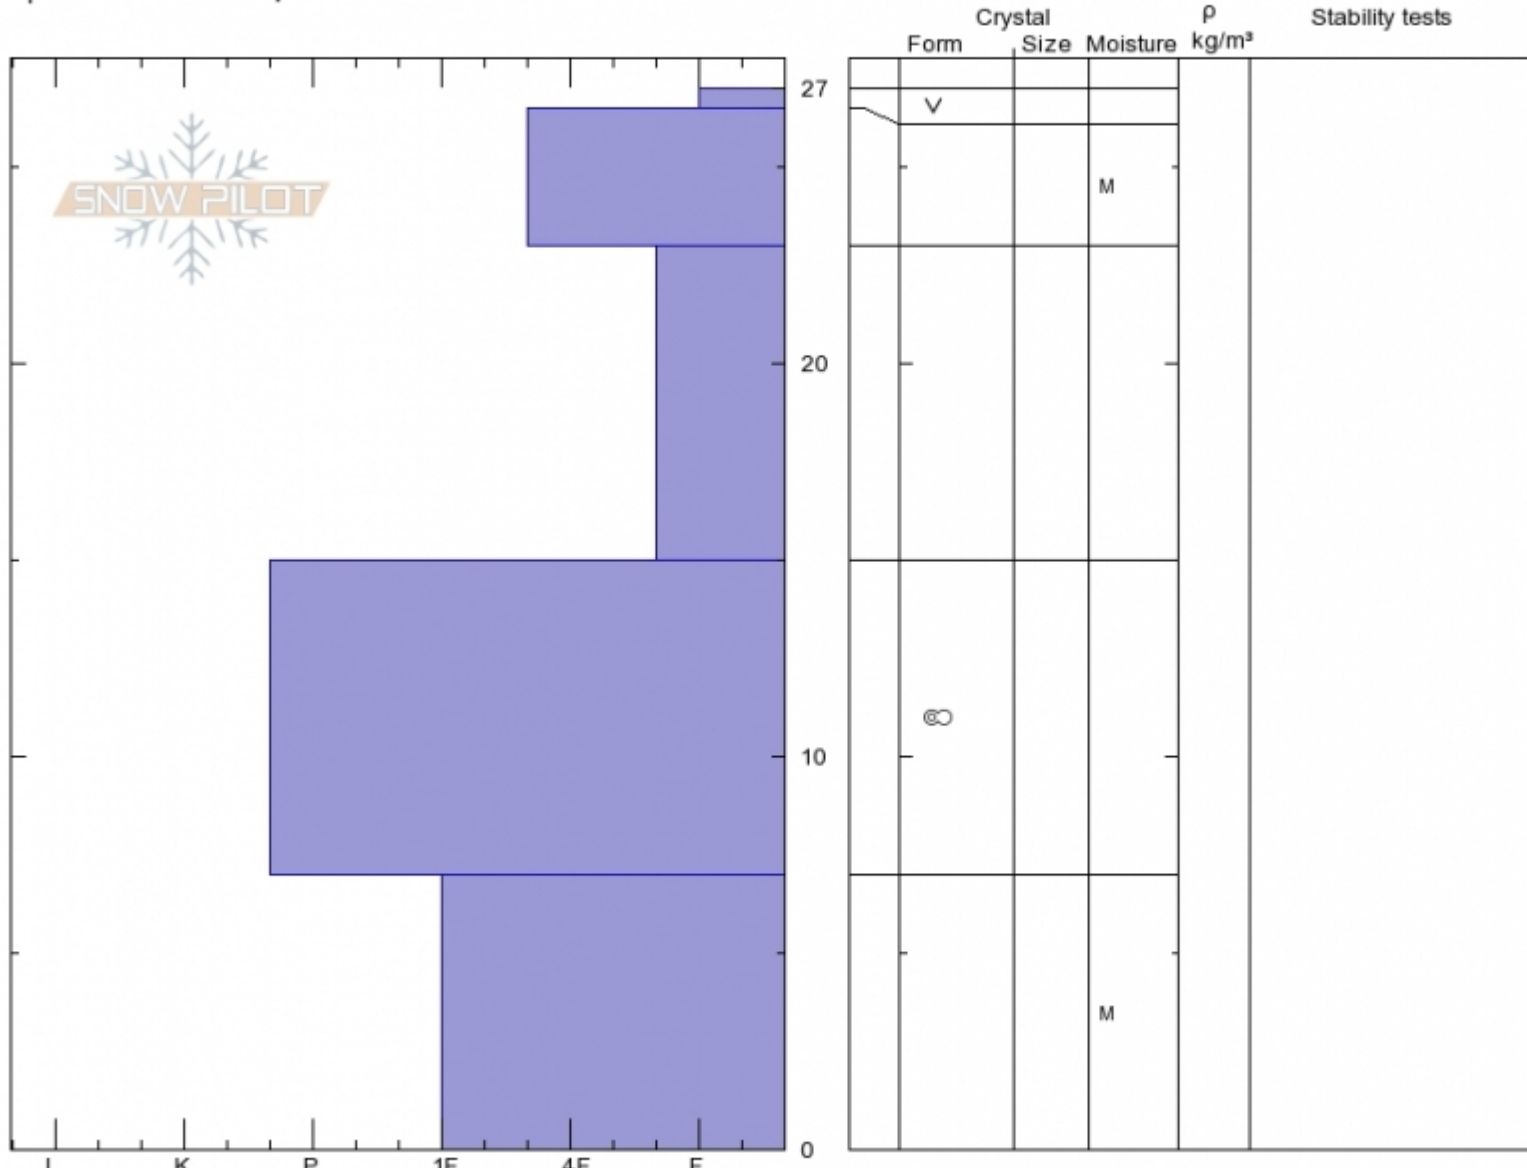

Flanders SE
Gallatin Range-N
MT
 Elevation: **9500 ft**
 Aspect: **90°**
 Specifics: **We skied slope**

Alex Marienthal
Fri Oct 6 13:00 2017
 Co-ord: **45.43566N, -110.94172W**
 Slope Angle: **0°**
 Wind Loading: **no**

Stability: **Good**
 Air Temperature:
 Sky Cover: **FEW**
 Precipitation: **NO**
 Wind: **W Light Breeze**

Layer No

Notes: In flats below high E-NE facing bowl on east side of predominant ridge (aspect essentially 0, but similar to easterly-northeaster shade from ridge).