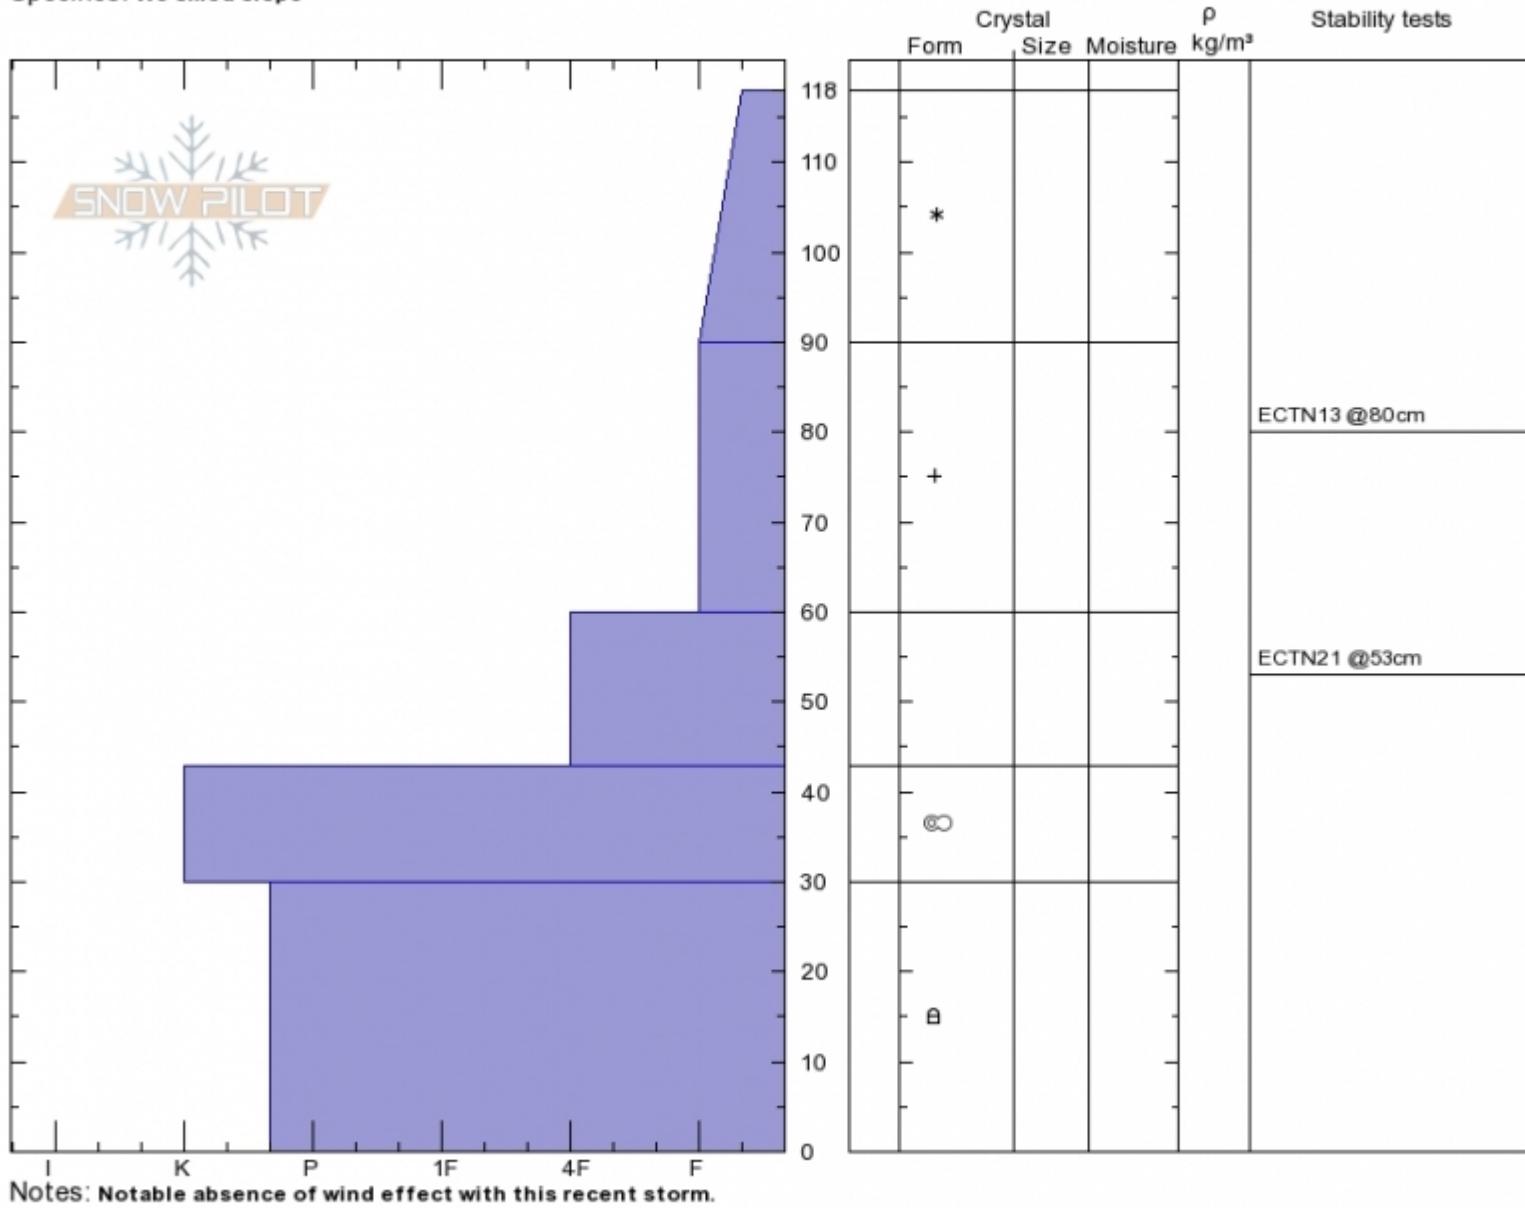

west Woody Ridge  
 Absaroka Range  
 MT  
 Elevation: 9500 ft  
 Aspect: 270°  
 Specifics: We skied slope

Beau Fredlund  
 Sun Nov 5 13:00 2017  
 Co-ord: 44.98484N, -109.92673E  
 Slope Angle: 25°  
 Wind Loading:

Stability:  
 Air Temperature: -5°C  
 Sky Cover: OVC  
 Precipitation: S2  
 Wind: Calm

HS118  
 Stability Test Notes

Layer No

Advisory Region  
 Cooke City

Forecast link: [GNFAC Avalanche Advisory for Mon Nov 6, 2017](#)  
 Cooke City, 2017-11-06