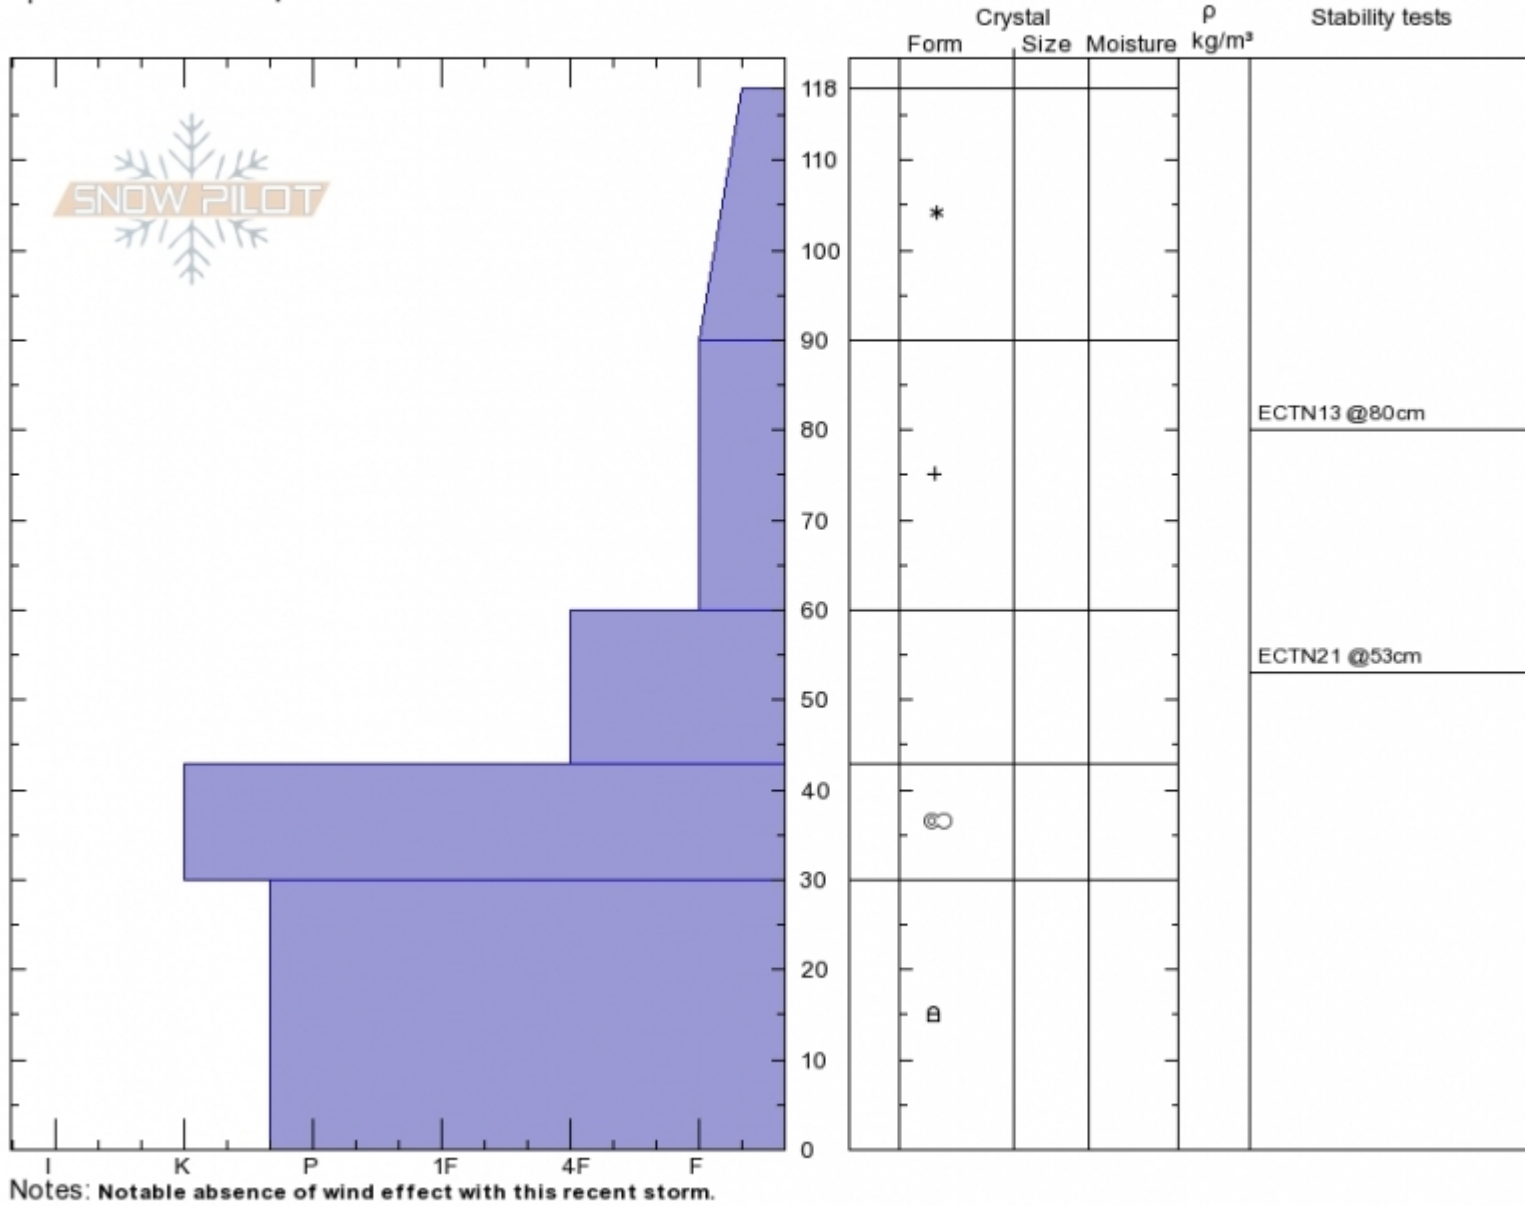

west Woody Ridge
 Absaroka Range
 MT
 Elevation: 9500 ft
 Aspect: 270°
 Specifics: We skied slope

Beau Fredlund
 Sun Nov 5 13:00 2017
 Co-ord: 44.98484N, -109.92673E
 Slope Angle: 25°
 Wind Loading:

Stability:
 Air Temperature: -5°C
 Sky Cover: OVC
 Precipitation: S2
 Wind: Calm

HS118
 Stability Test Notes

Layer No

Advisory Region
 Cooke City

Forecast link: [GNFAC Avalanche Advisory for Mon Nov 6, 2017](#)
 Cooke City, 2017-11-06