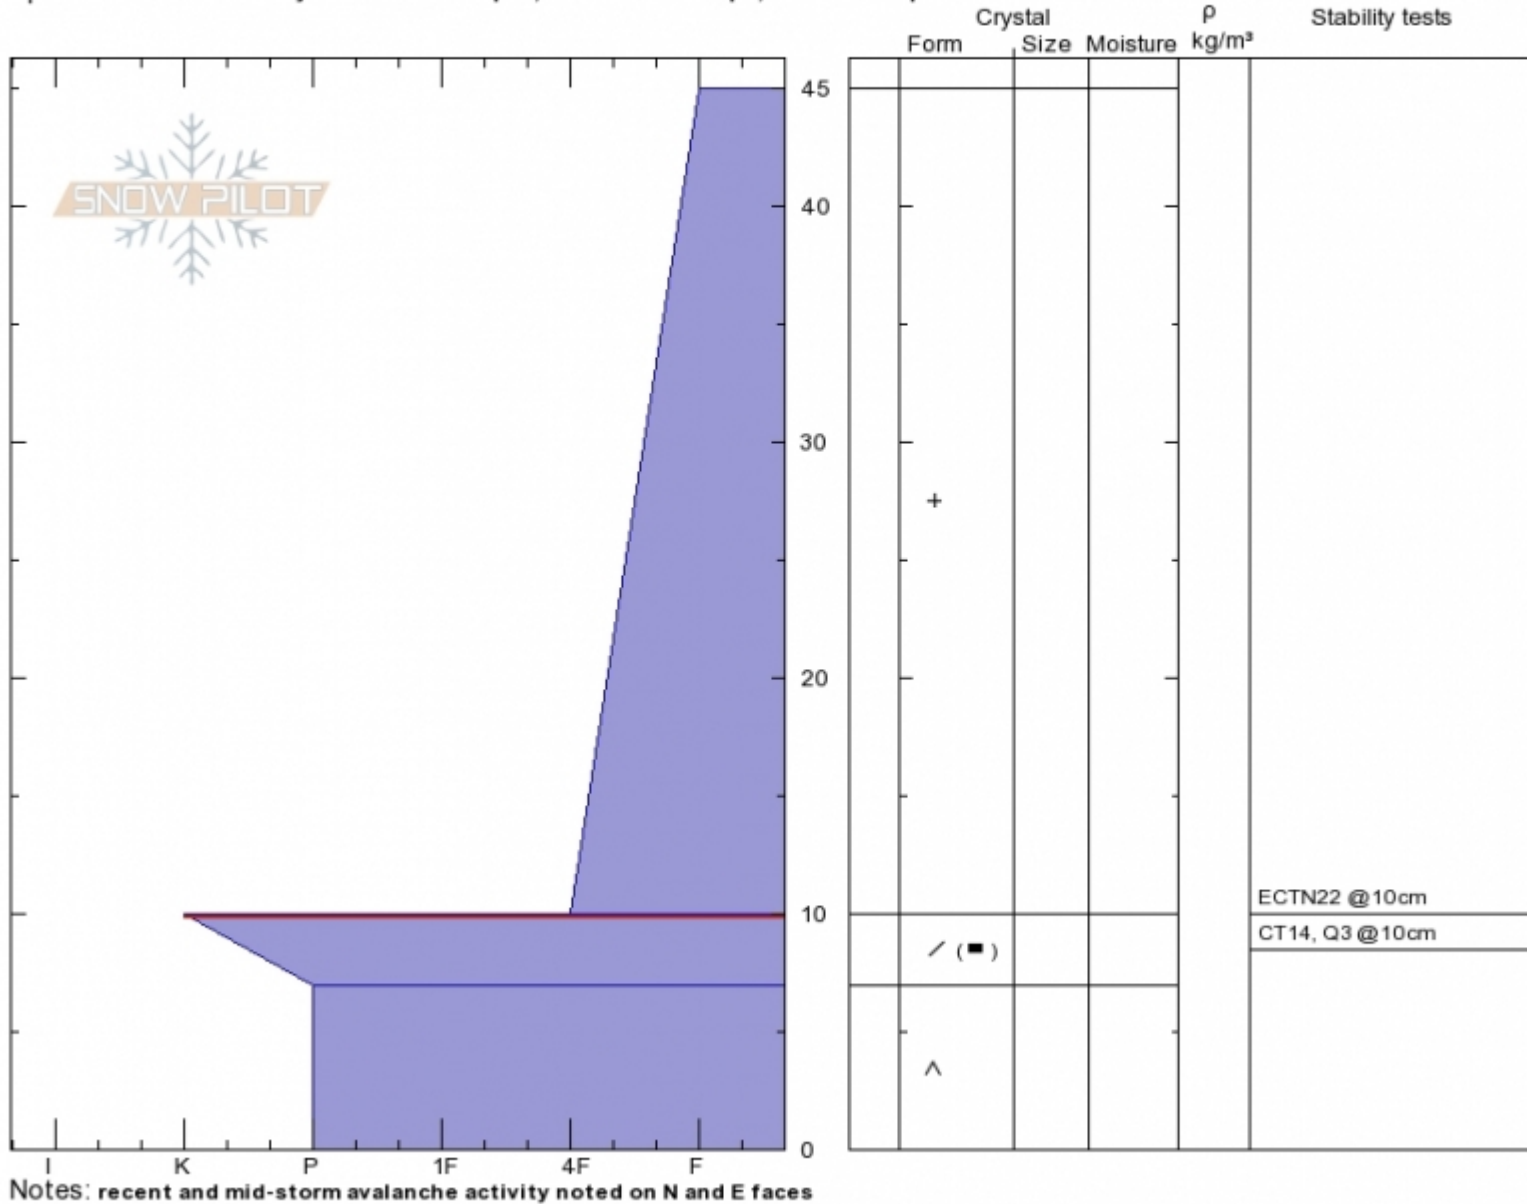

**Mt. Blackmore**  
**Gallatin Range-N**  
**MT**  
 Elevation: 9621 ft  
 Aspect: 150°

**Gabrielle Antonoli**  
 Thu Nov 2 14:00 2017  
 Co-ord: 45.44702N, -110.99908W  
 Slope Angle: 25°  
 Wind Loading: **previous**

Stability: **Good**  
 Air Temperature: -9°C  
 Sky Cover: **SCT**  
 Precipitation: **S-1**  
 Wind: **SW Light Breeze**

HS45 SP17  
 Stability Test Notes

Layer No  
 7-10: fac  
 7-10: Prof

Specifics: Recent activity on different slopes; Ski tracks on slope; We skied slope