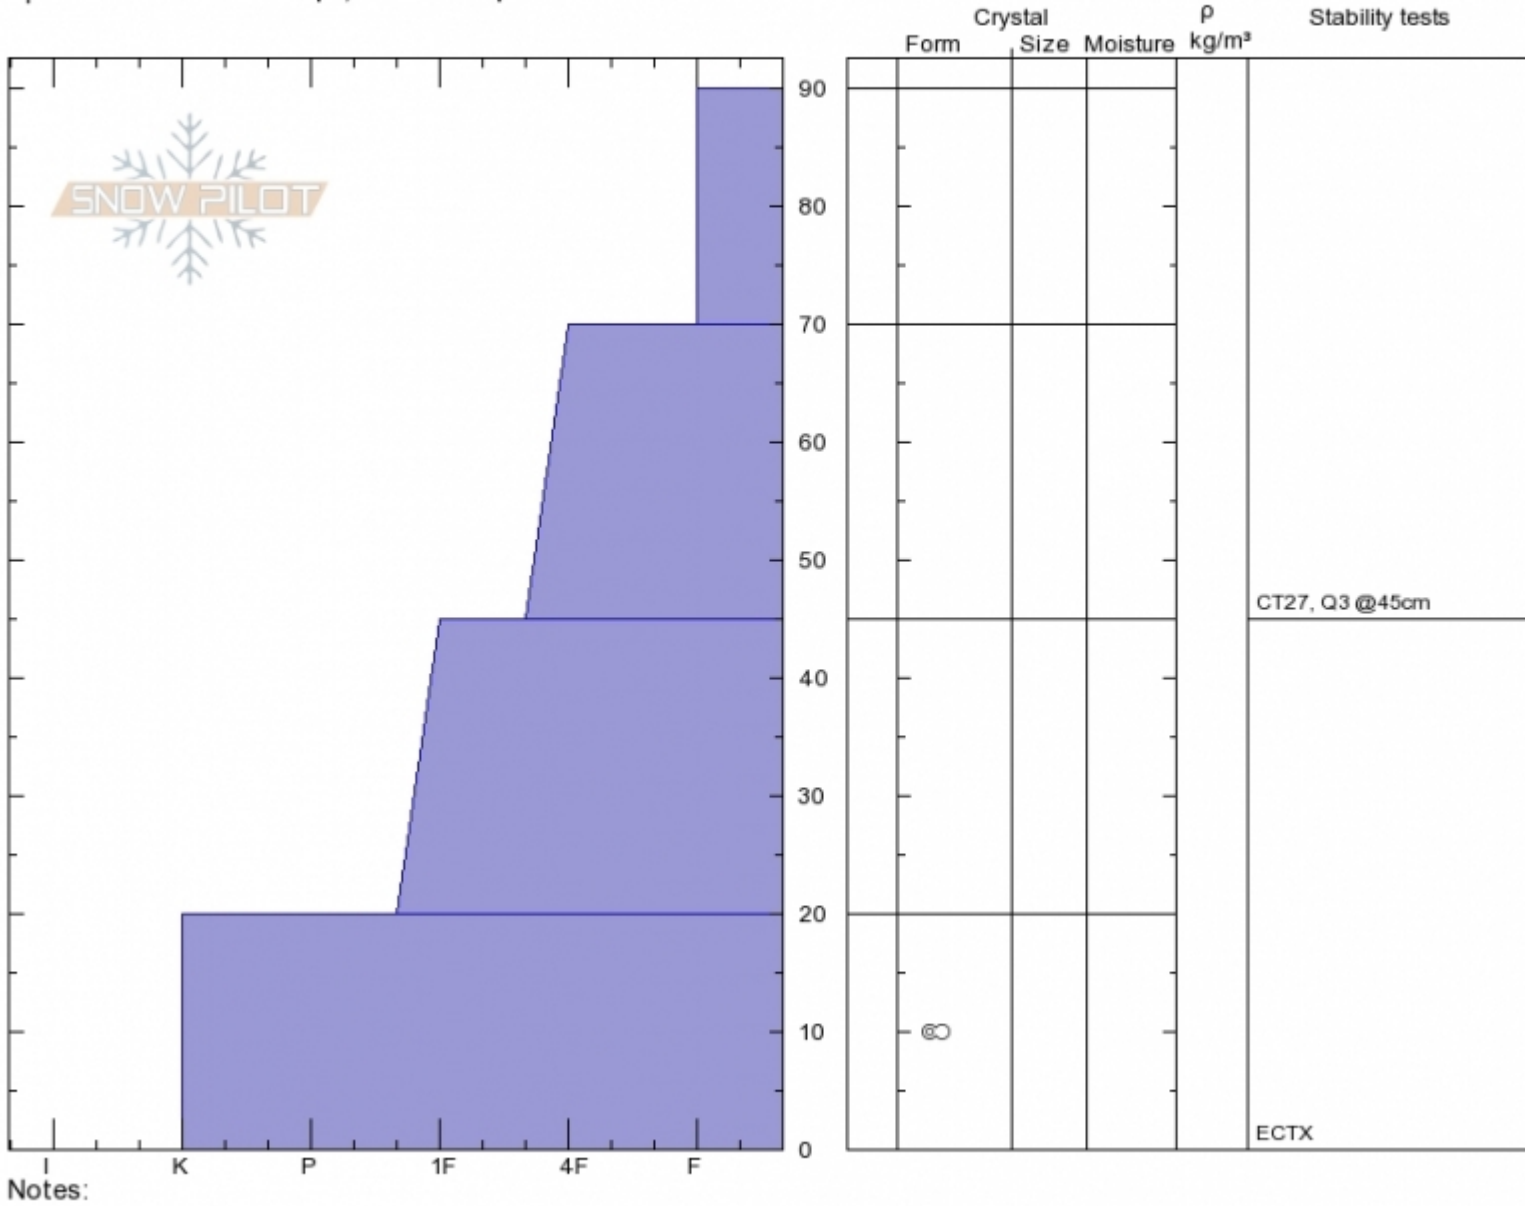

LowAngelDust, B Gully
Bridger Range
MT
 Elevation: **8120 ft**
 Aspect: **80°**
 Specifics: **Ski tracks on slope; We skied slope**

Alex Marienthal
Mon Nov 13 08:30 2017
 Co-ord: **45.82246N, -110.92689W**
 Slope Angle: **28°**
 Wind Loading: **no**

Stability: **Good**
 Air Temperature:
 Sky Cover: **CLR**
 Precipitation: **NO**
 Wind: **Calm**

HS90
Stability Test Notes

Layer No

Advisory Region
 Bridger Range
 Bridger Range, 2017-11-13