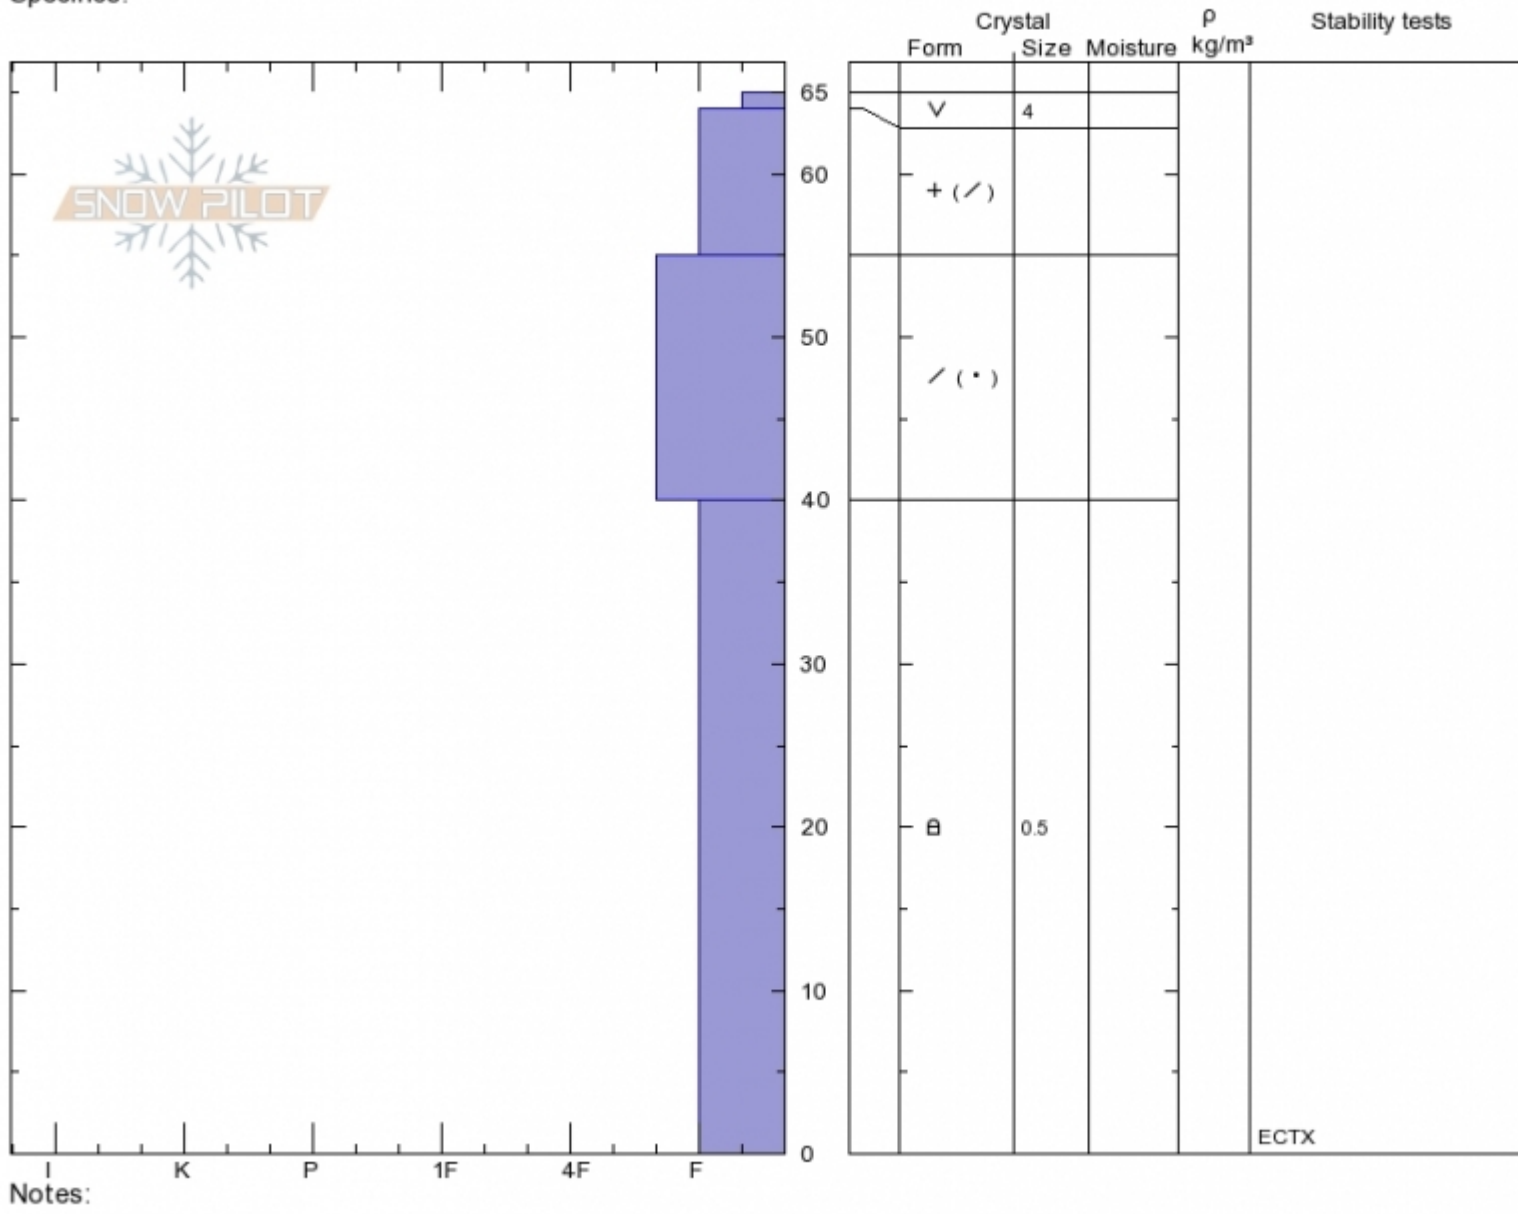

Bacon Rind
Madison Range-S
MT
Elevation: **8700 ft**
Aspect: **E**
Specifics:

Spencer Jonas
Sun Nov 19 13:15 2017
Co-ord: **44.96110N, -111.09804W**
Slope Angle: **25°**
Wind Loading:

Stability:
Air Temperature:
Sky Cover: **CLR**
Precipitation: **NO**
Wind: **Calm**

HS65
Stability Test Notes

Layer No

Advisory Region
Southern Madison
Southern Madison, 2017-11-20