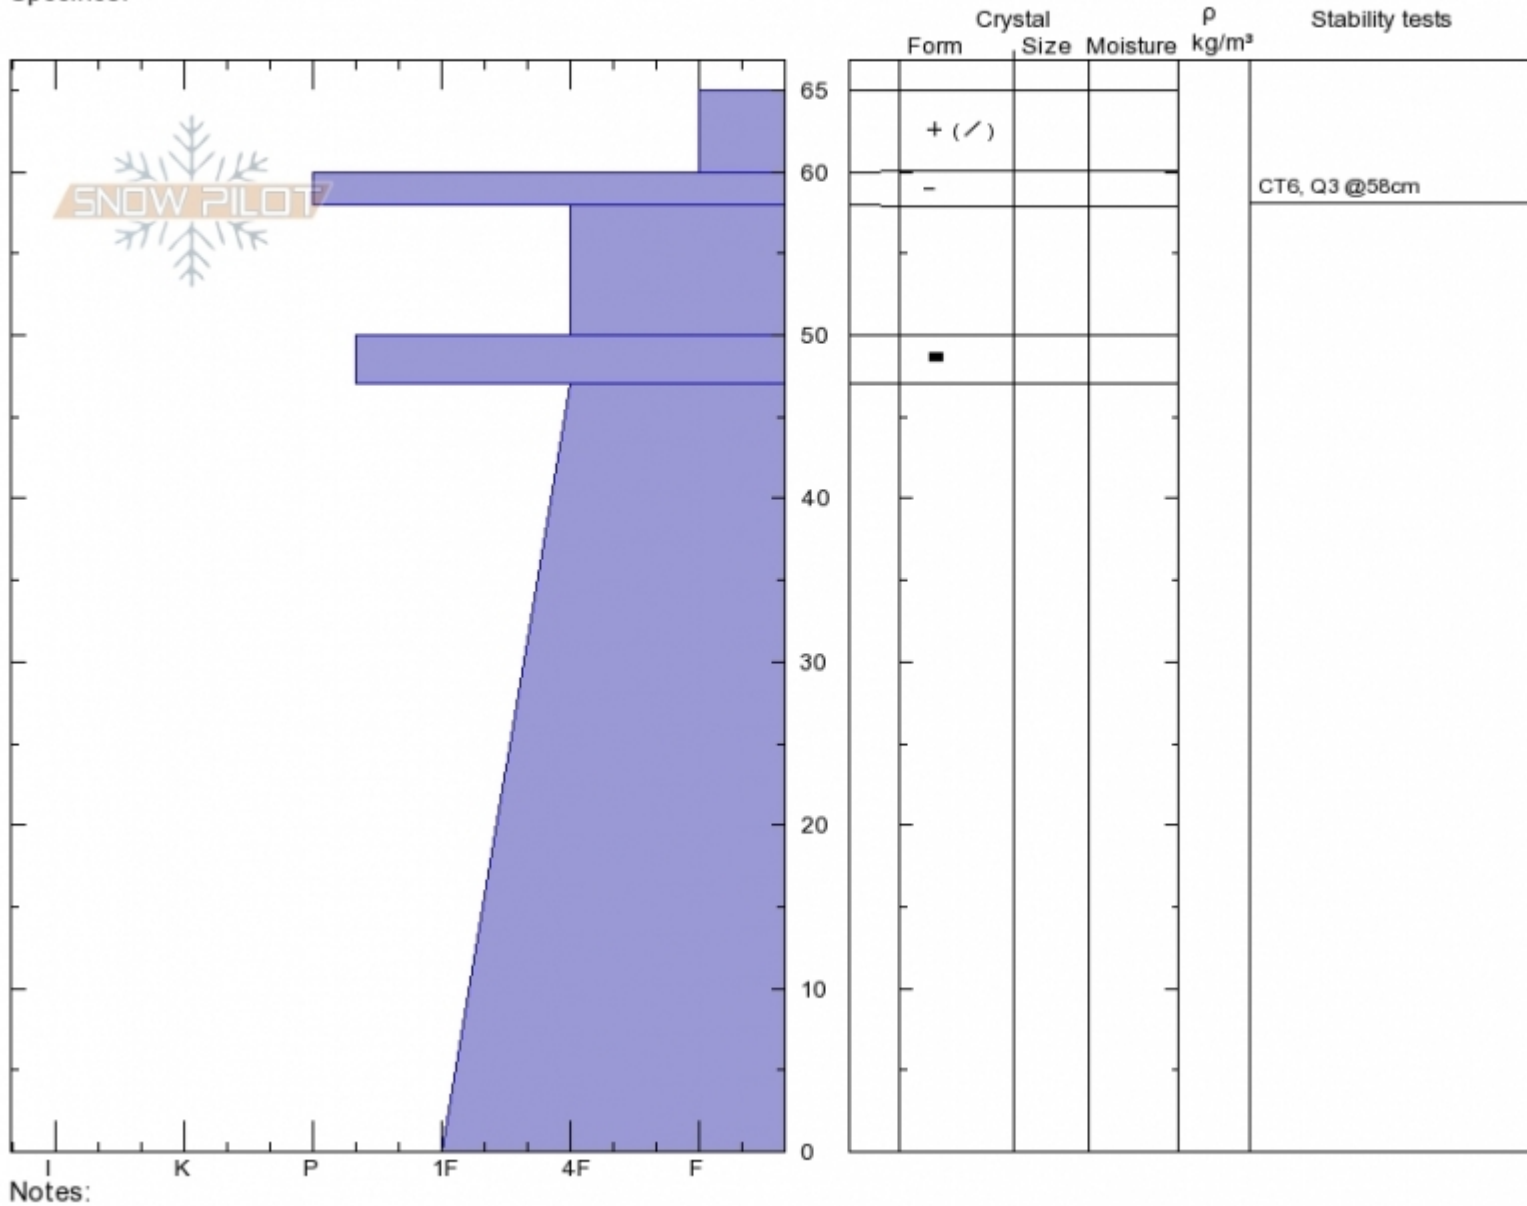

Pommel Lift
Bridger Range
MT
Elevation: **8200 ft**
Aspect: **SE**
Specifics:

Spencer Jonas
Sat Nov 18 15:45 2017
Co-ord: **45.81714N, -110.92629W**
Slope Angle: **27°**
Wind Loading:

Stability:
Air Temperature:
Sky Cover: **SCT**
Precipitation: **NO**
Wind: **Light Breeze**

HS65
Stability Test Notes

Layer No

Advisory Region
Bridger Range
Bridger Range, 2017-11-20