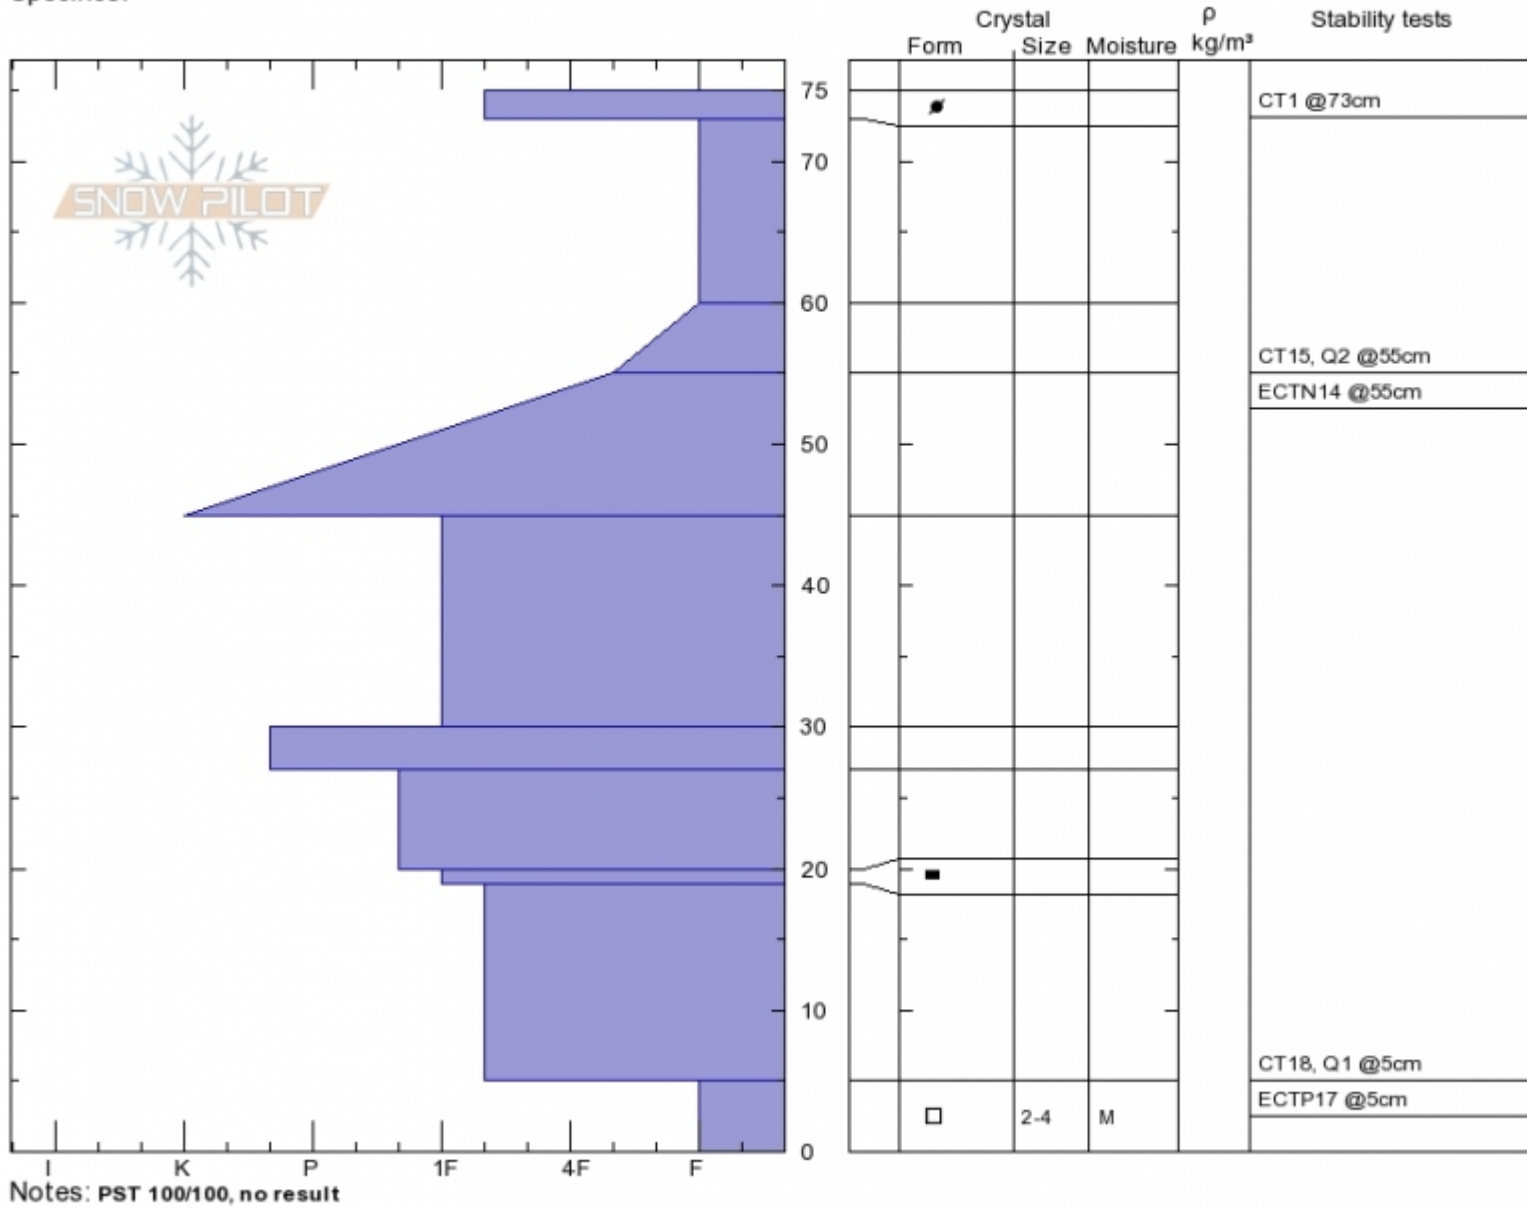

S. End, Lionhead Ridge  
 Lionhead Range  
 MT  
 Elevation: 8640 ft  
 Aspect: 35°  
 Specifics:

Gabrielle Antonioli  
 Tue Nov 28 12:28 2017  
 Co-ord: 44.70646N, -111.30540W  
 Slope Angle: 30°  
 Wind Loading: no

Stability: Fair  
 Air Temperature: -4°C  
 Sky Cover: SCT  
 Precipitation: NO  
 Wind: SW Calm

HS75 SP10  
 Stability Test Notes

Layer No

Advisory Region  
 Lionhead Range  
 Longitude  
 -111.31W  
 Latitude  
 44.71N  
 Lionhead Range, 2017-11-29