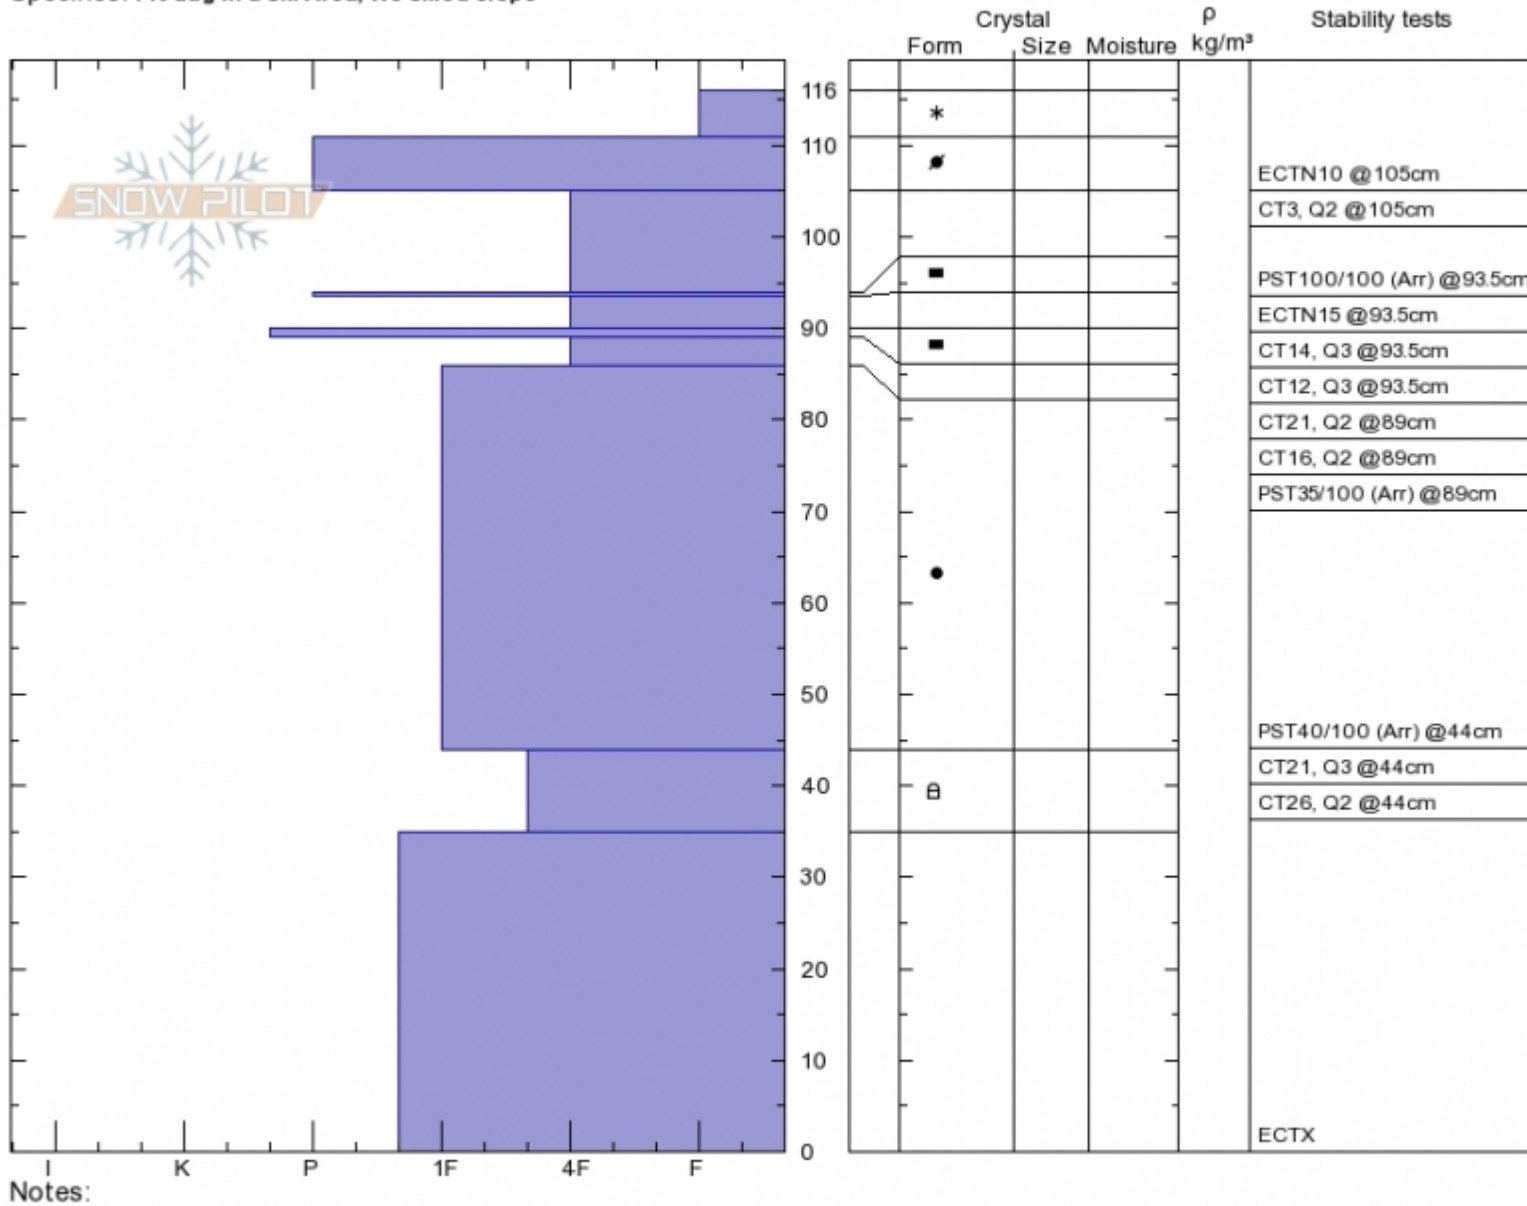

Pioneer Mtn. Y.C.
 Madison Range-N
 MT
 Elevation: 9300 ft
 Aspect: 40°
 Specifics: Pit dug in a Ski Area; We skied slope

Alex Marienthal
 Fri Dec 1 11:30 2017
 Co-ord: 45.23385N, -111.44794W
 Slope Angle: 25°
 Wind Loading: previous

Stability: **Good**
 Air Temperature:
 Sky Cover: **FEW**
 Precipitation: **NO**
 Wind: **Calm**

HS116
 Stability Test Notes

Layer No

Notes:
 Advisory Region
 Northern Madison
 Northern Madison, 2017-12-01