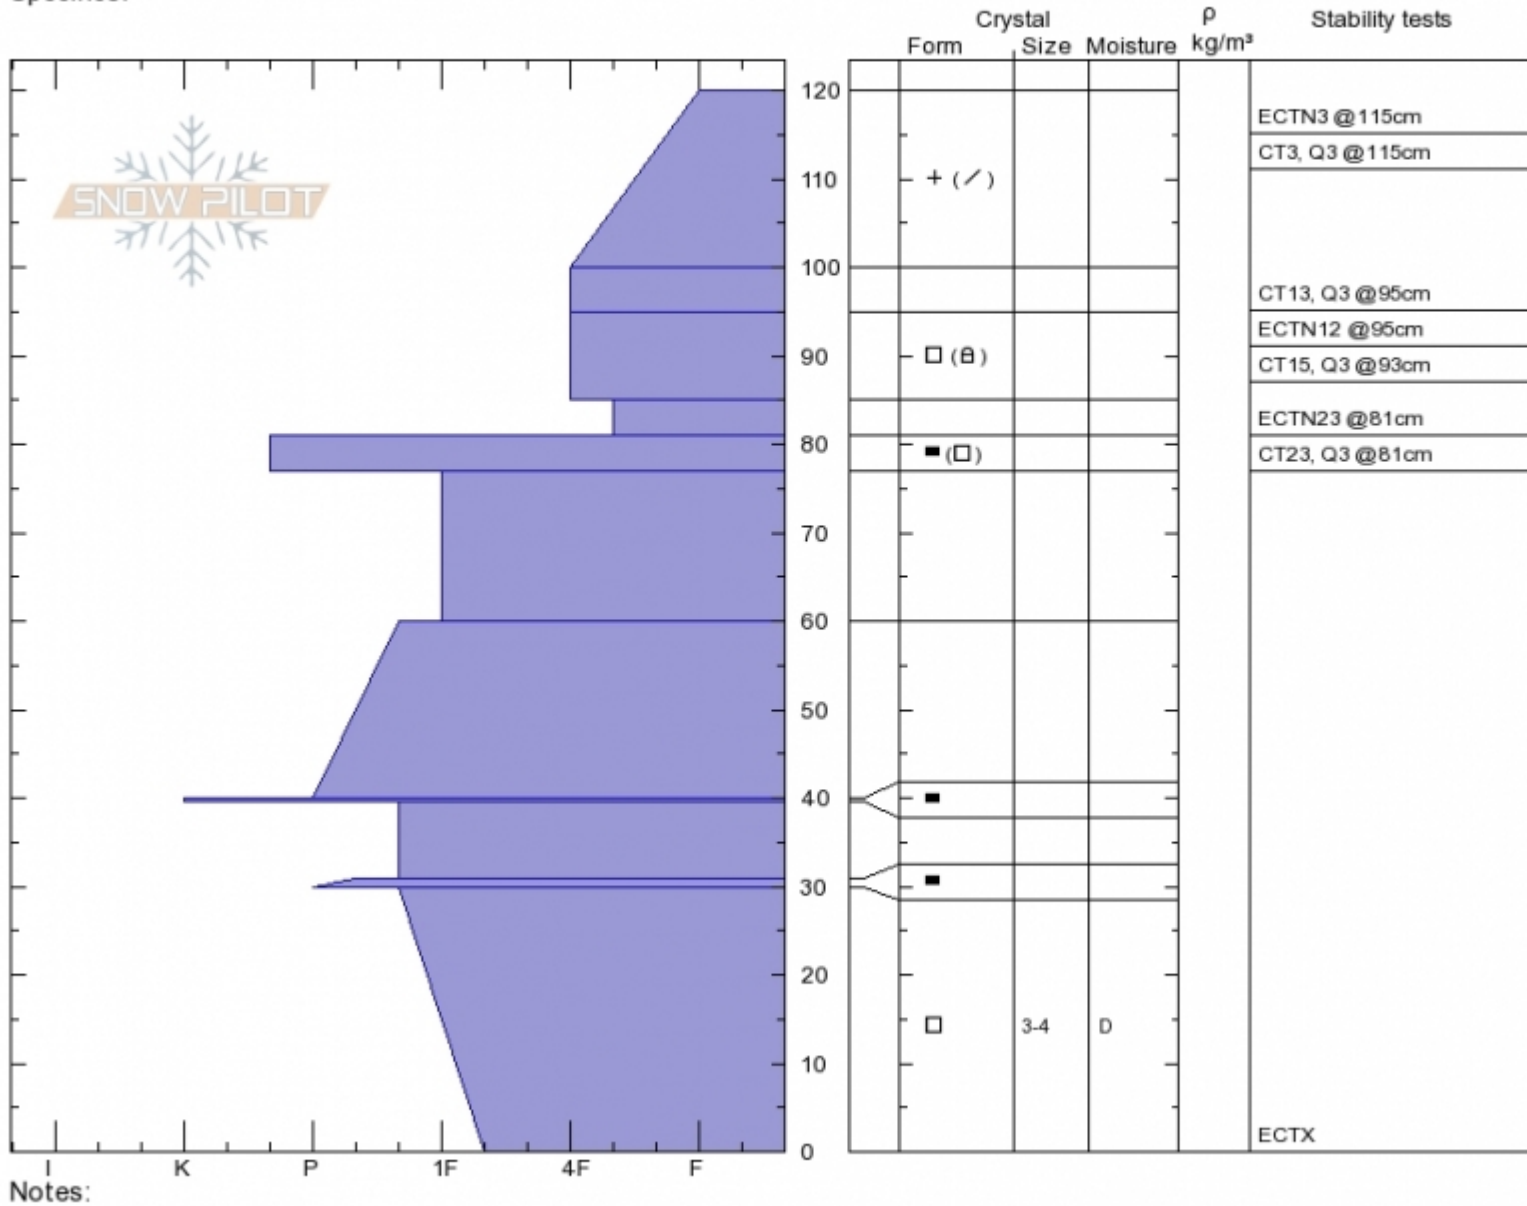

**Main Fork**  
**Gallatin Range-N**  
**MT**  
 Elevation: **7844 ft**  
 Aspect: **80°**  
 Specifics:

**Gabrielle Antonioli**  
**Tue Dec 5 15:57 2017**  
 Co-ord: **45.40755N, -110.95889W**  
 Slope Angle: **25°**  
 Wind Loading: **no**

Stability: **Good**  
 Air Temperature: **-15°C**  
 Sky Cover: **CLR**  
 Precipitation: **NO**  
 Wind: **W Light Breeze**

**HS120 SP30**  
**Stability Test Notes**

Layer No  
**85-95: Pr**

Notes:  
 Advisory Region  
 Northern Gallatin  
 Longitude  
 -110.96W  
 Latitude  
 45.41N  
 Northern Gallatin, 2017-12-05