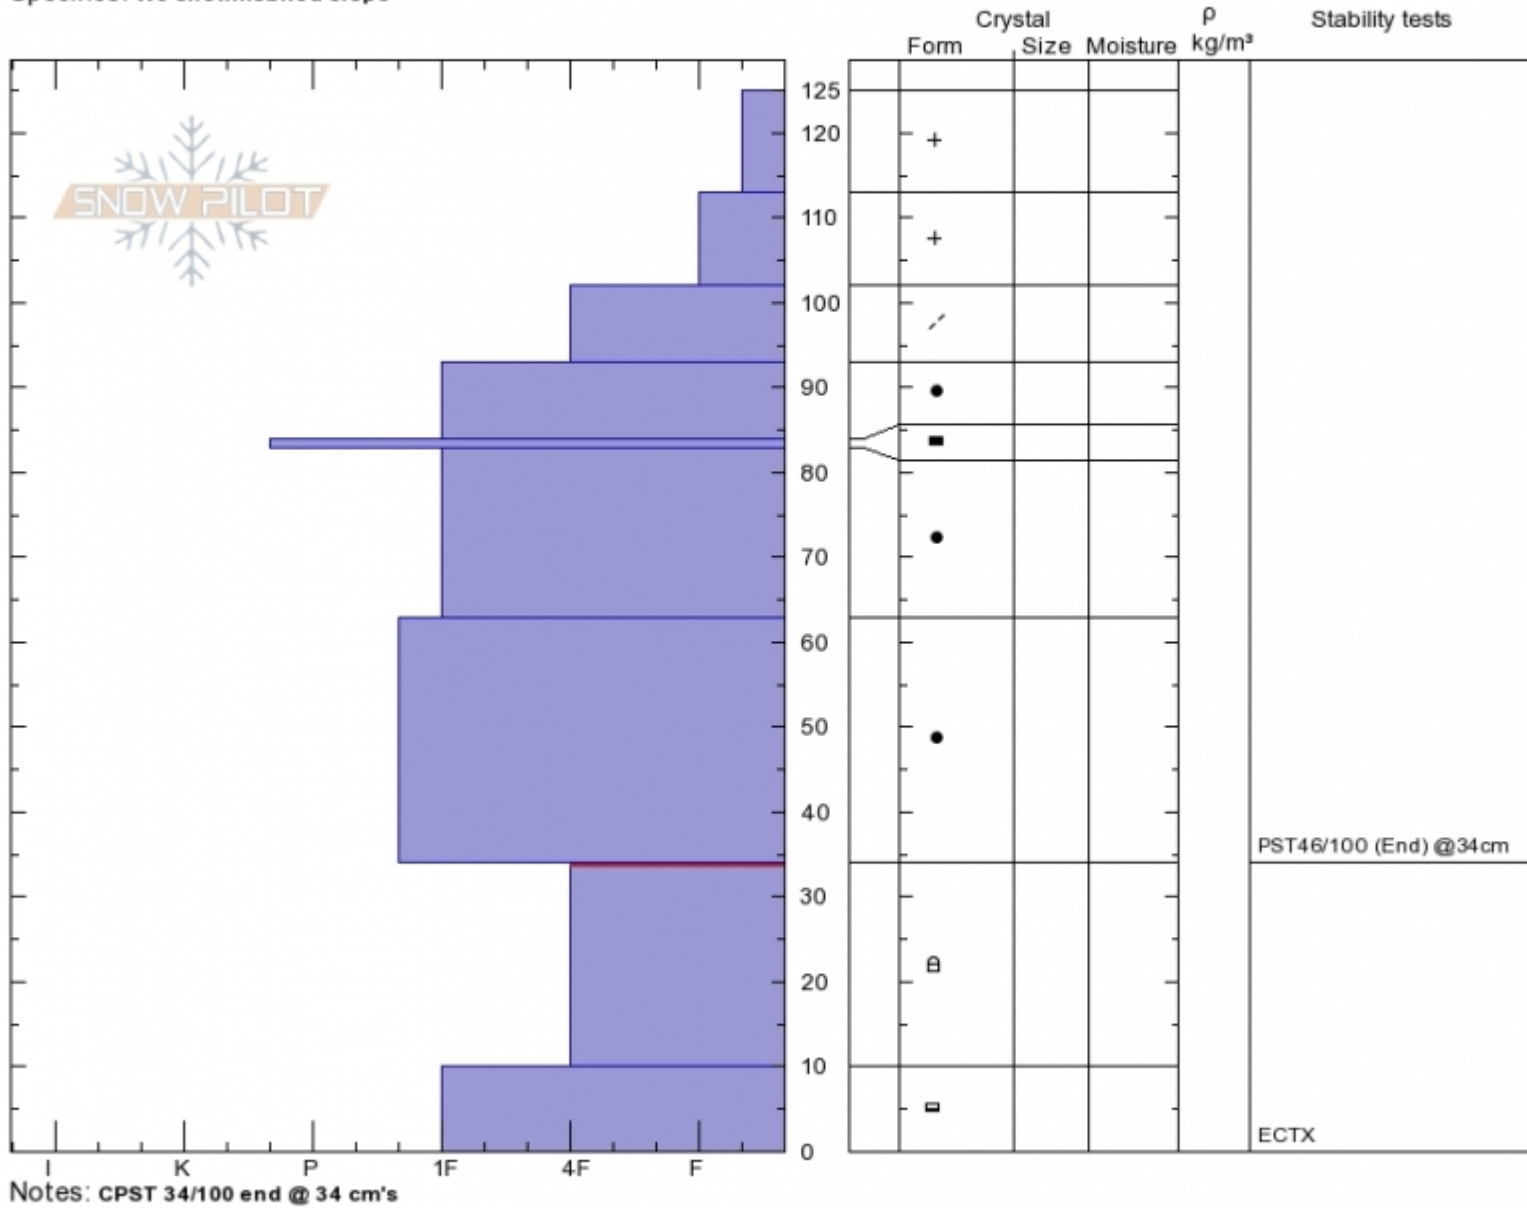

Tepee Basin NE
Madison Range-S
MT
 Elevation: **9200 ft**
 Aspect: **10°**
 Specifics: **We snowmobiled slope**

Eric Knoff
Wed Dec 6 13:30 2017
 Co-ord:
 Slope Angle: **13°**
 Wind Loading: **no**

Stability: **Good**
 Air Temperature: **-10°C**
 Sky Cover: **CLR**
 Precipitation: **NO**
 Wind: **NW Light Breeze**

HS125
Stability Test Notes

Layer No
10-34: Pr

Advisory Region
 Southern Madison
 Southern Madison, 2017-12-08