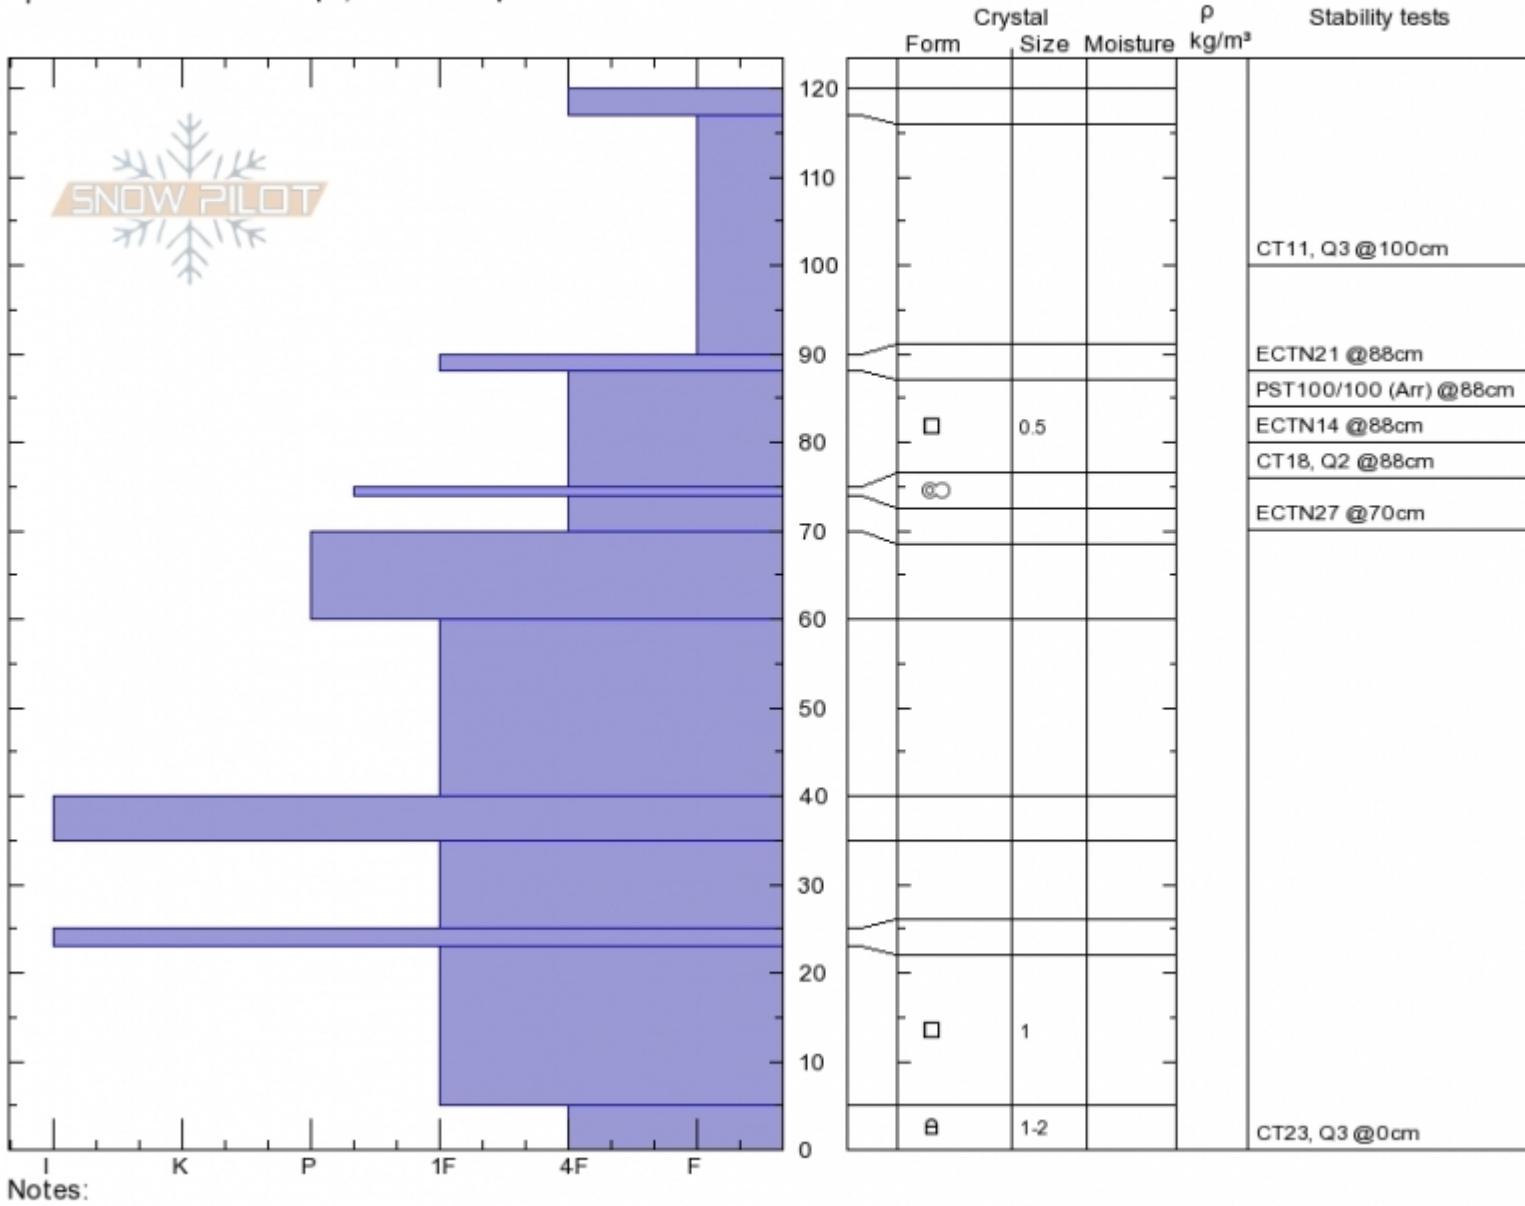

Middle Basin
Madison Range-N
MT
 Elevation: **9320 ft**
 Aspect: **80°**
 Specifics: **Ski tracks on slope; We skied slope**

Alex Marienthal
 Fri Dec 8 12:36 2017
 Co-ord: **45.33004N, -111.38216W**
 Slope Angle: **25°**
 Wind Loading: **no**

Stability: **Good**
 Air Temperature:
 Sky Cover: **CLR**
 Precipitation: **NO**
 Wind: **W Calm**

HS120
Stability Test Notes

Layer No

Advisory Region
 Northern Madison
 Northern Madison, 2017-12-09