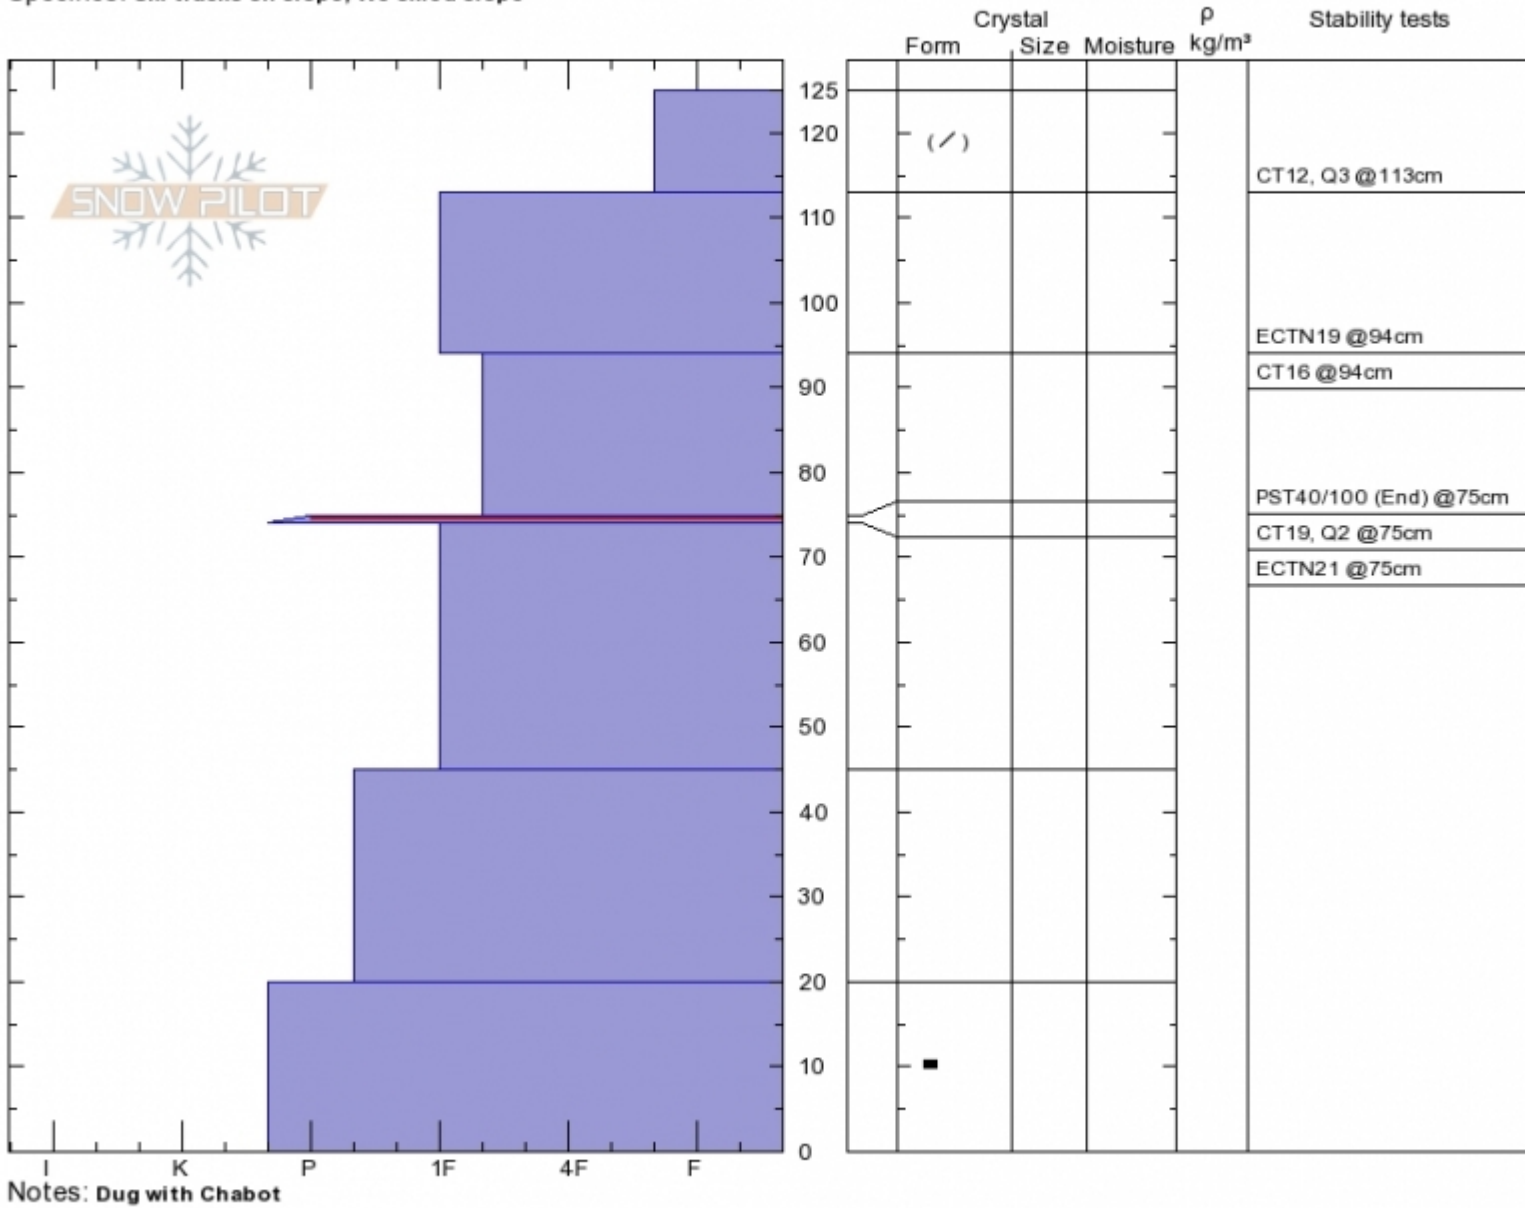

**Divide**  
**Gallatin Range-N**  
**MT**  
 Elevation: **9400 ft**  
 Aspect: **100°**  
 Specifics: **Ski tracks on slope; We skied slope**

**Gabrielle Antonioli**  
**Mon Dec 11 11:36 2017**  
 Co-ord: **45.40189N, -110.96856W**  
 Slope Angle: **27°**  
 Wind Loading: **no**

Stability: **Very Good**  
 Air Temperature: **32°C**  
 Sky Cover: **CLR**  
 Precipitation: **NO**  
 Wind: **W Calm**

**HS125**  
**Stability Test Notes**

Layer No  
**74-75: Pr**

Advisory Region  
 Northern Gallatin  
 Longitude  
 -110.97W  
 Latitude  
 45.40N

**Forecast link:** [GNFAC Avalanche Advisory for Tue Dec 12, 2017](#)[GNFAC Avalanche Advisory for Wed Dec 13, 2017](#)

Northern Gallatin, 2017-12-11