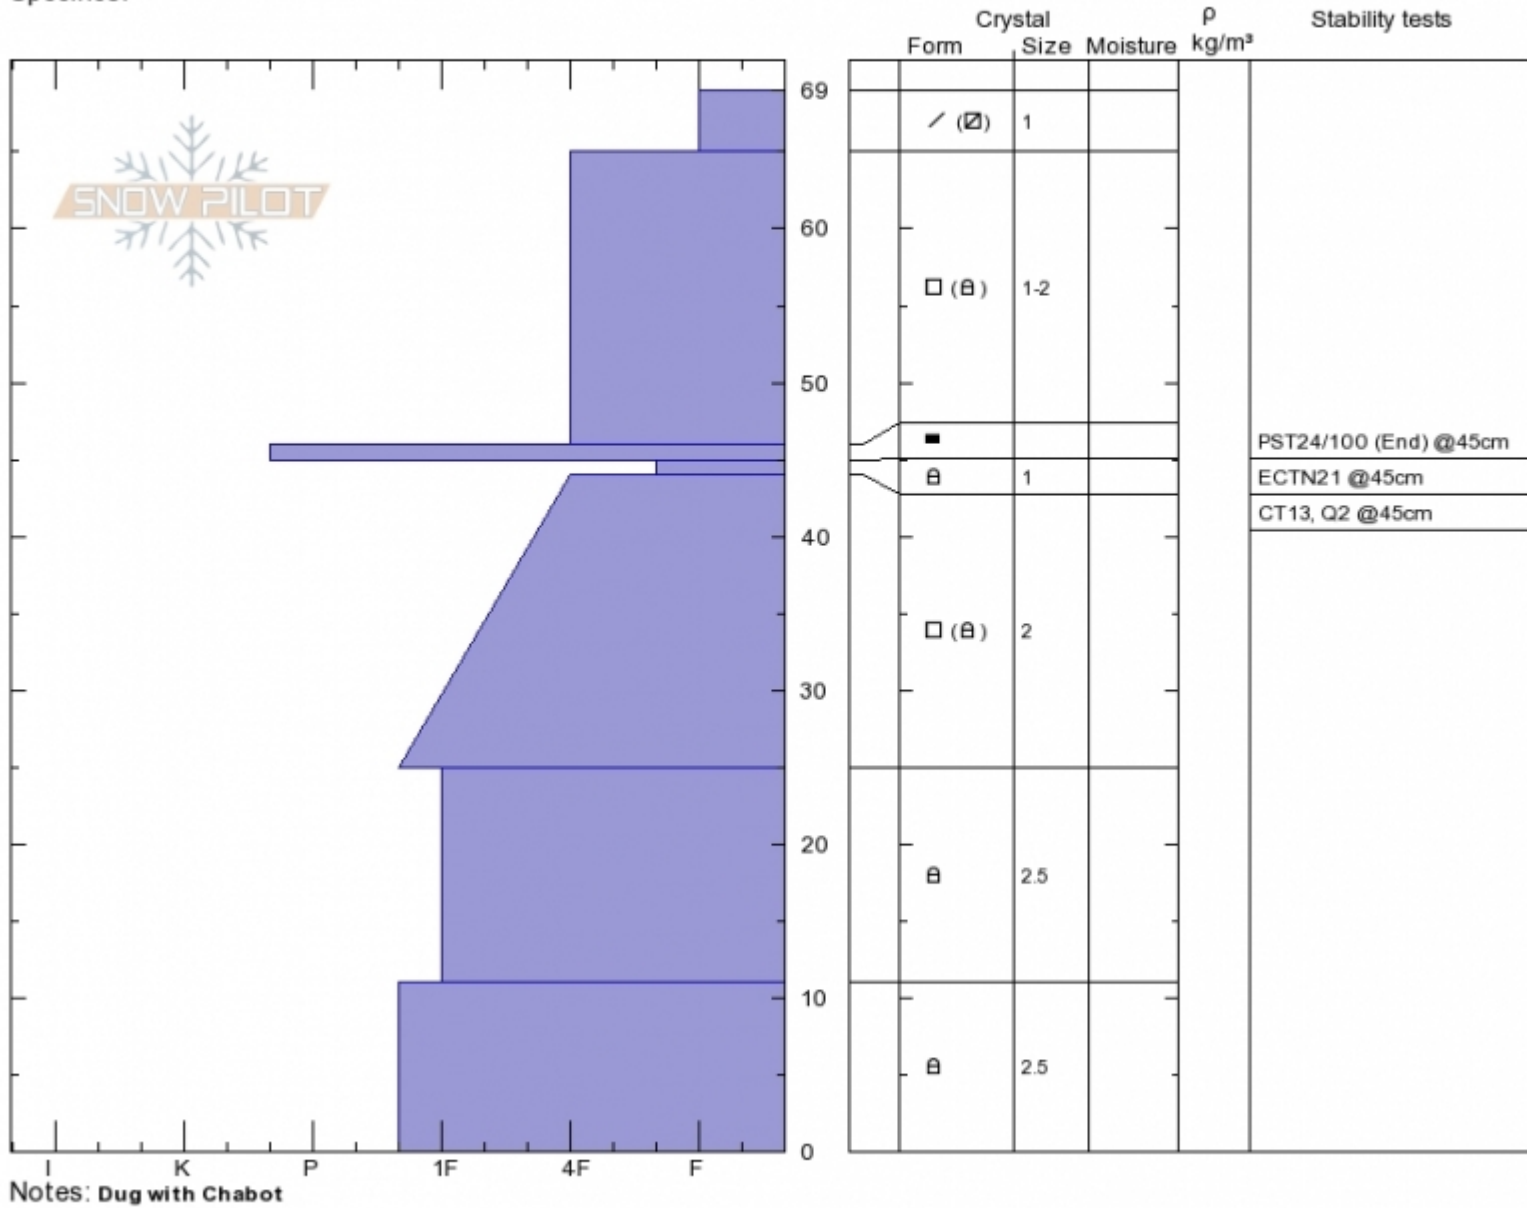

Sunlight Basin  
 Madison Range-S  
 MT  
 Elevation: 9500 ft  
 Aspect: 90°  
 Specifics:

Gabrielle Antonioli  
 Wed Dec 13 10:30 2017  
 Co-ord: 44.97517N, -111.31390W  
 Slope Angle: 25°  
 Wind Loading: no

Stability: **Good**  
 Air Temperature: -2°C  
 Sky Cover: **OVC**  
 Precipitation: **S1**  
 Wind: **W Calm**

HS69  
 Stability Test Notes

Layer No  
 44-45: Pr

Advisory Region  
 Southern Madison  
 Southern Madison, 2017-12-14