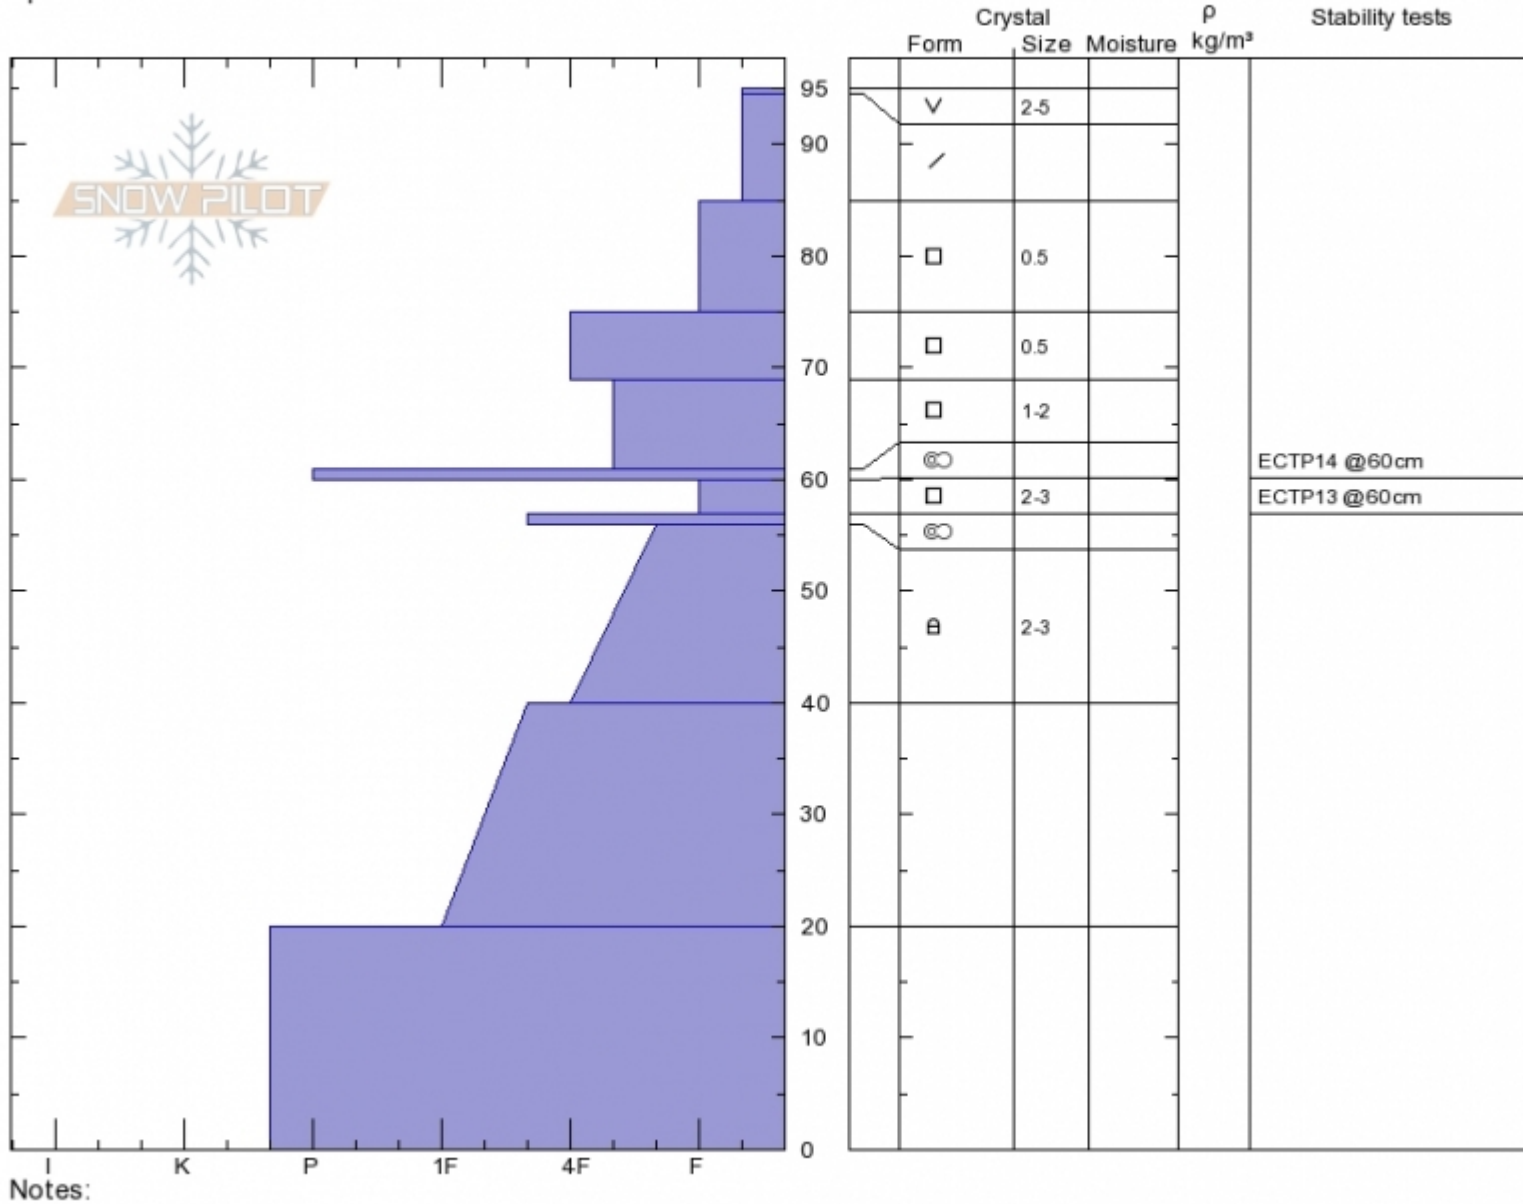

West Side
 Bridger Range
 MT
 Elevation: 8069 ft
 Aspect: 280°
 Specifics:

Andrew Schauer
 Thu Dec 14 12:00 2017
 Co-ord:
 Slope Angle: 35°
 Wind Loading:

Stability: **Good**
 Air Temperature:
 Sky Cover: **CLR**
 Precipitation: **NO**
 Wind: **Calm**

HS95 SP20
 Stability Test Notes

Layer No
 57-60: Pr

Advisory Region
 Bridger Range

Forecast link: [GNFAC Avalanche Advisory for Fri Dec 15, 2017](#)
 Bridger Range, 2017-12-15