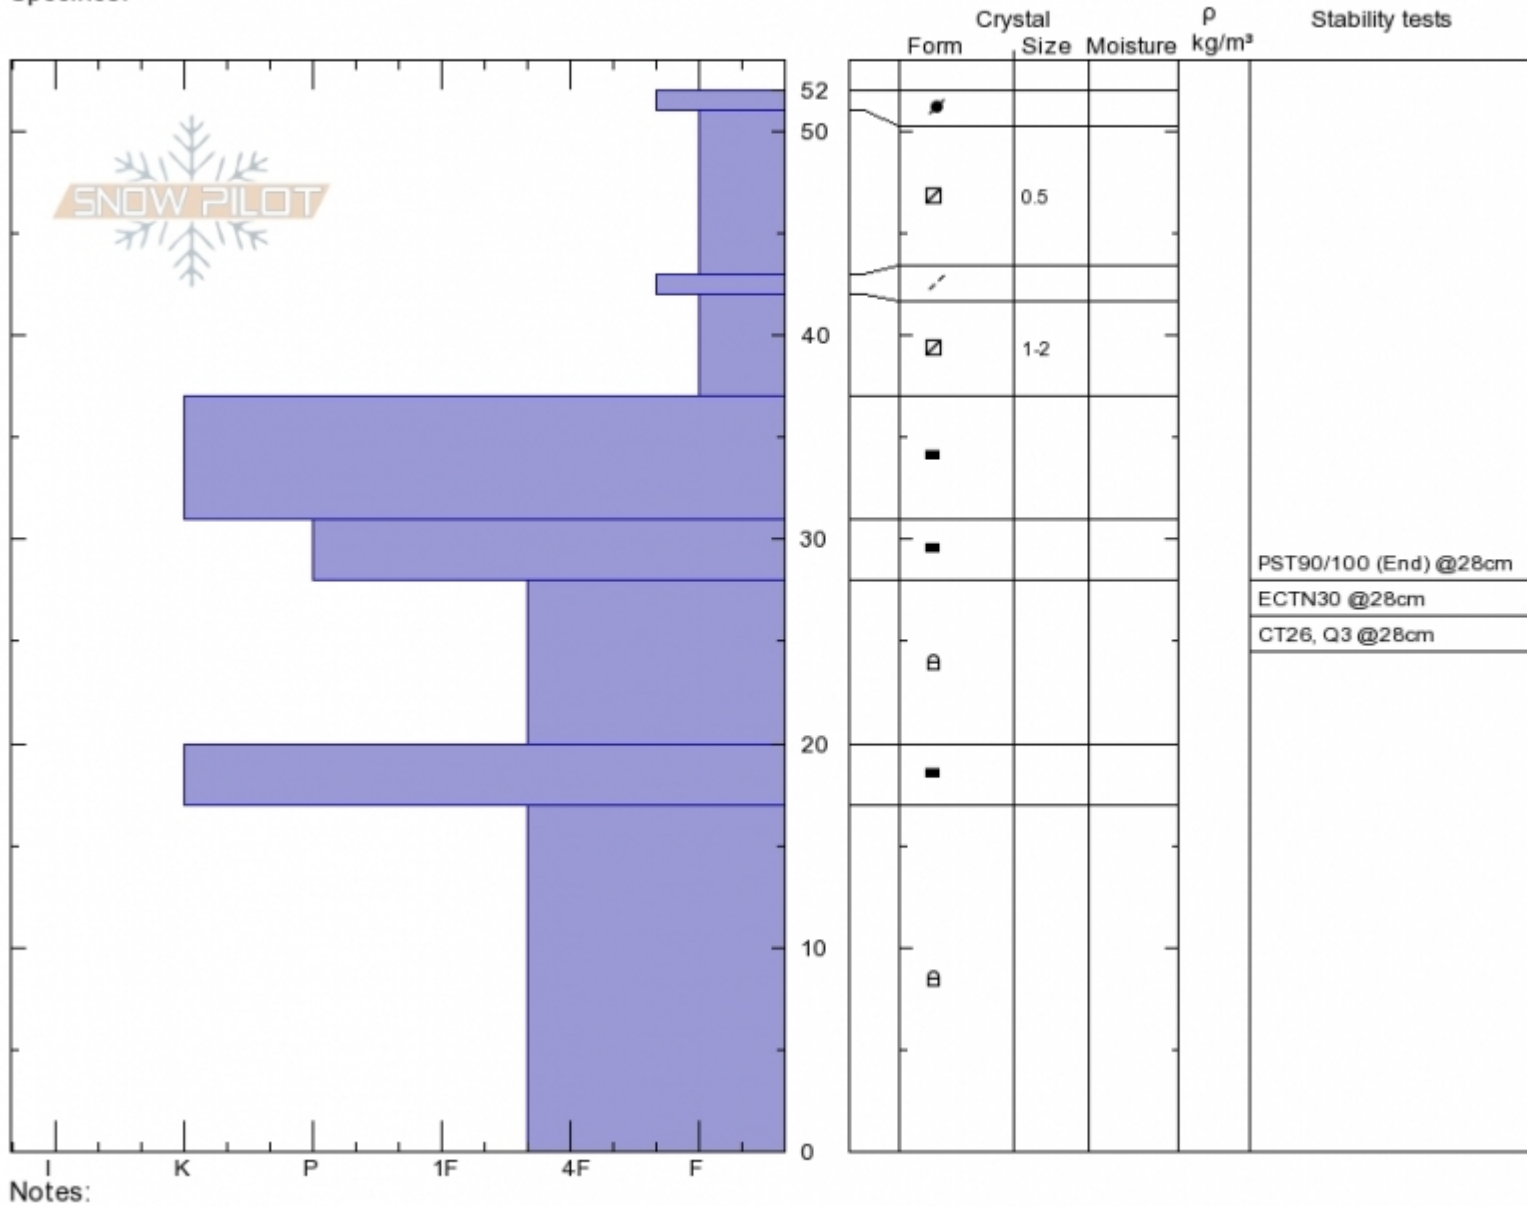

Ski Hill
Lionhead Range
MT
 Elevation: **8500 ft**
 Aspect: **50°**
 Specifics:

Eric Knoff
Fri Dec 15 11:00 2017
 Co-ord:
 Slope Angle: **15°**
 Wind Loading: **no**

Stability: **Good**
 Air Temperature: **-5°C**
 Sky Cover: **OVC**
 Precipitation: **NO**
 Wind: **W Moderate**

HS52
Stability Test Notes

Layer No
37-42: Pr

Advisory Region
 Lionhead Range
 Longitude
 -111.29W
 Latitude
 44.70N

Forecast link: [GNFAC Avalanche Forecast for Tue Dec 19, 2017](#)
 Lionhead Range, 2017-12-16