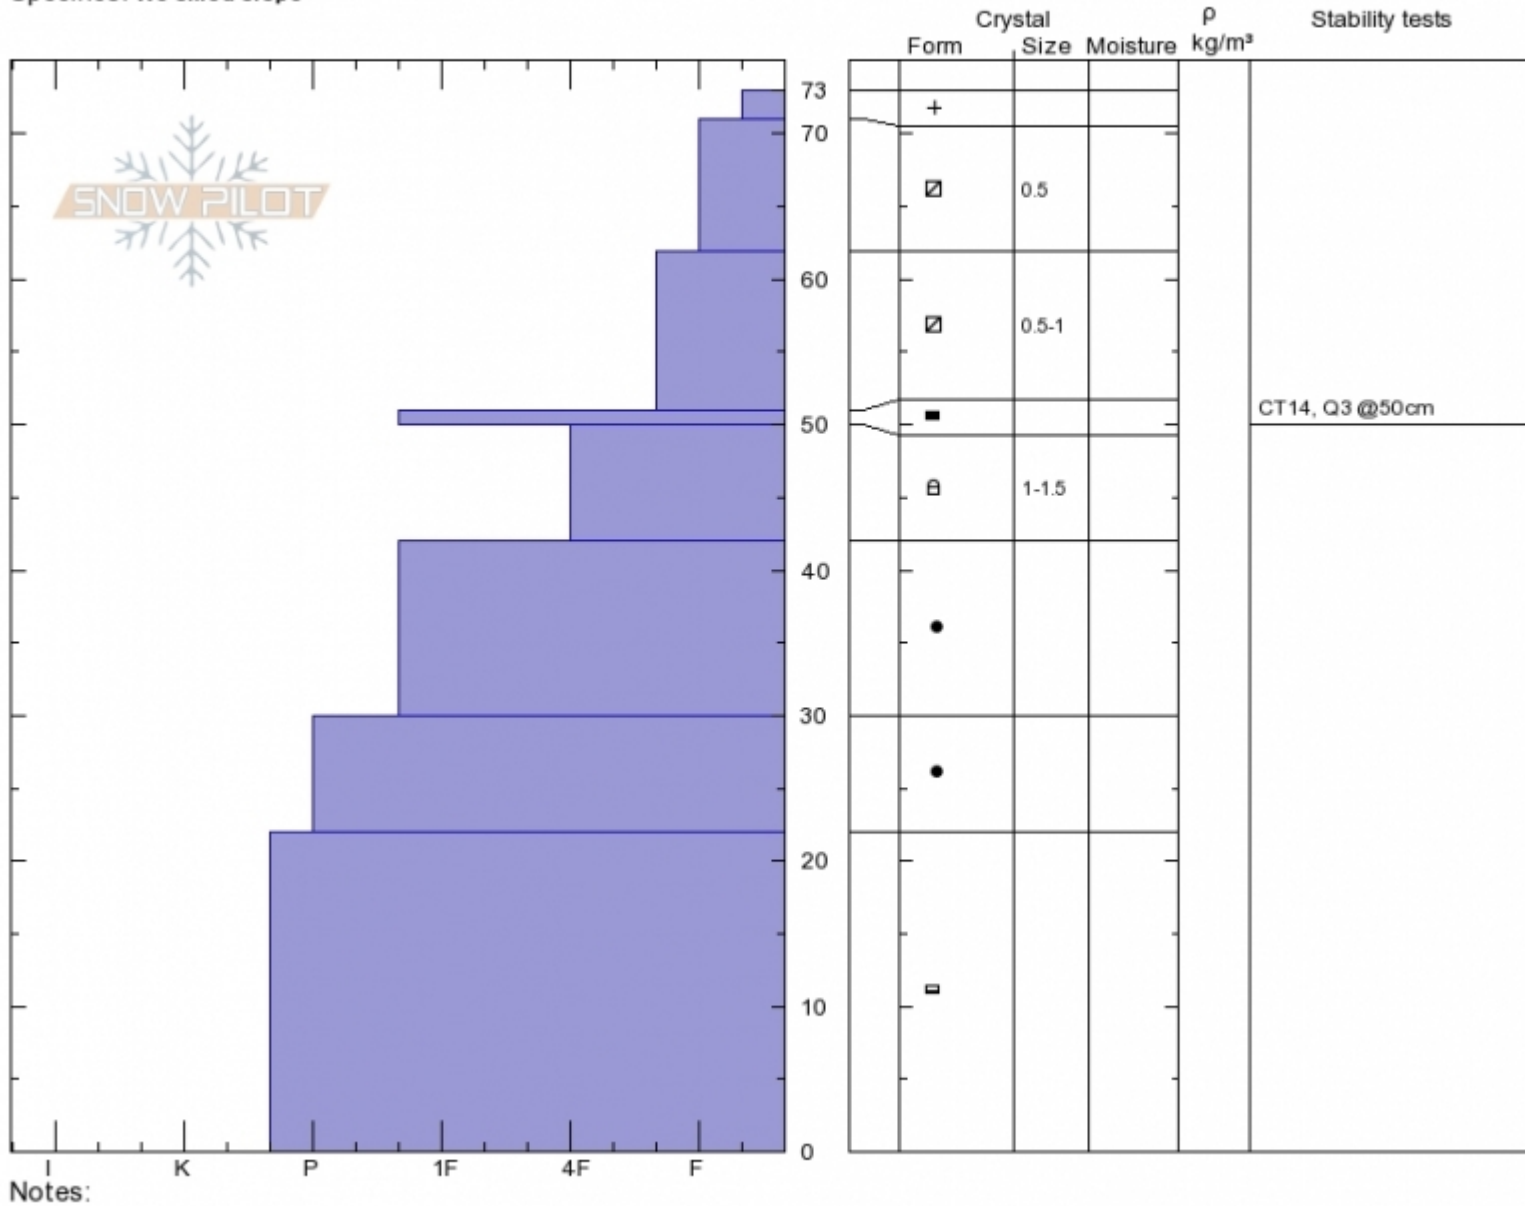

West Side Bridgers
Bridger Range
MT
 Elevation: **8200 ft**
 Aspect: **270°**
 Specifics: **We skied slope**

Eric Knoff
Wed Dec 13 00:30 2017
 Co-ord:
 Slope Angle: **33°**
 Wind Loading: **no**

Stability: **Good**
 Air Temperature: **22°C**
 Sky Cover: **OVC**
 Precipitation: **S1**
 Wind: **W Light Breeze**

HS73
 Stability Test Notes

Layer No
 51-62: Pro

Advisory Region
 Bridger Range
 Longitude
 -110.94W
 Latitude
 45.82N
 Bridger Range, 2017-12-16