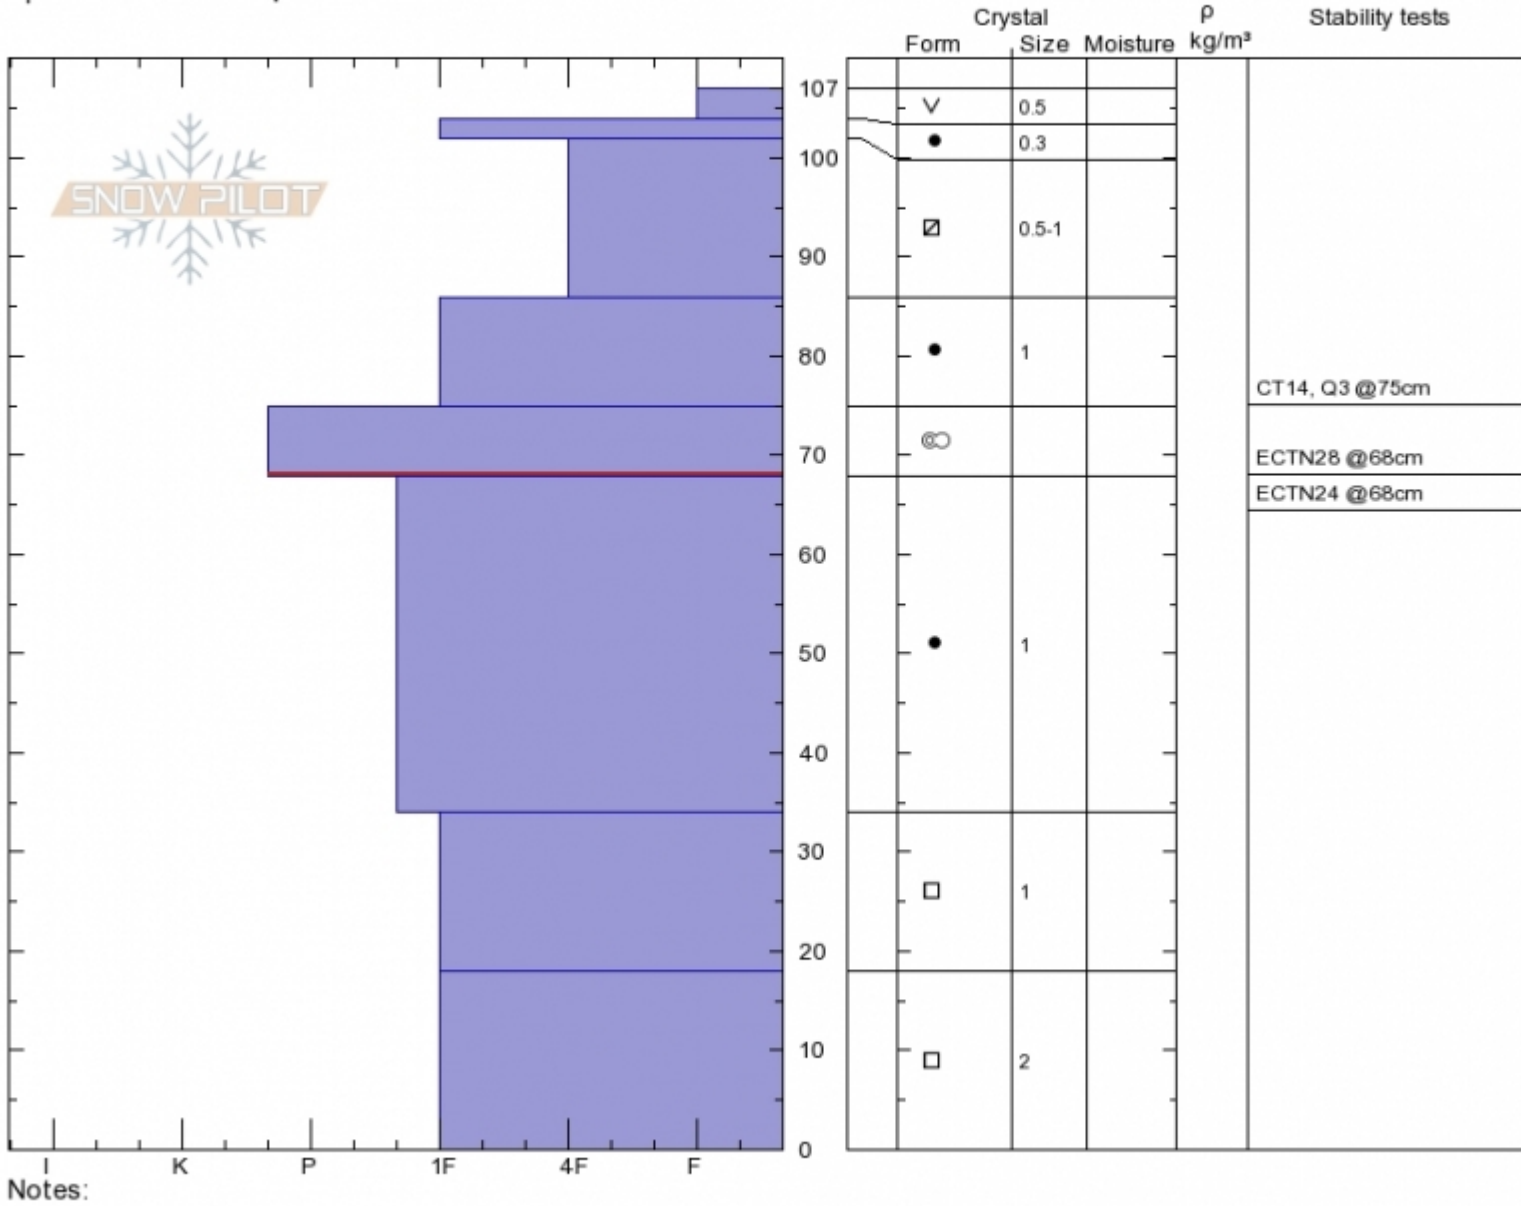

South of Buck Ridge  
 Madison Range-N  
 MT  
 Elevation: 9400 ft  
 Aspect: 45°  
 Specifics: We skied slope

Dave Zinn  
 Fri Dec 15 14:00 2017  
 Co-ord: 45.15278N, -111.38626W  
 Slope Angle: 30°  
 Wind Loading: no

Stability: **Good**  
 Air Temperature:  
 Sky Cover: **BKN**  
 Precipitation: **NO**  
 Wind: **Calm**

HS107 PF30  
 Stability Test Notes  
 68:

Layer No  
 68-75: Pr

Advisory Region  
 Northern Madison  
 Northern Madison, 2017-12-17