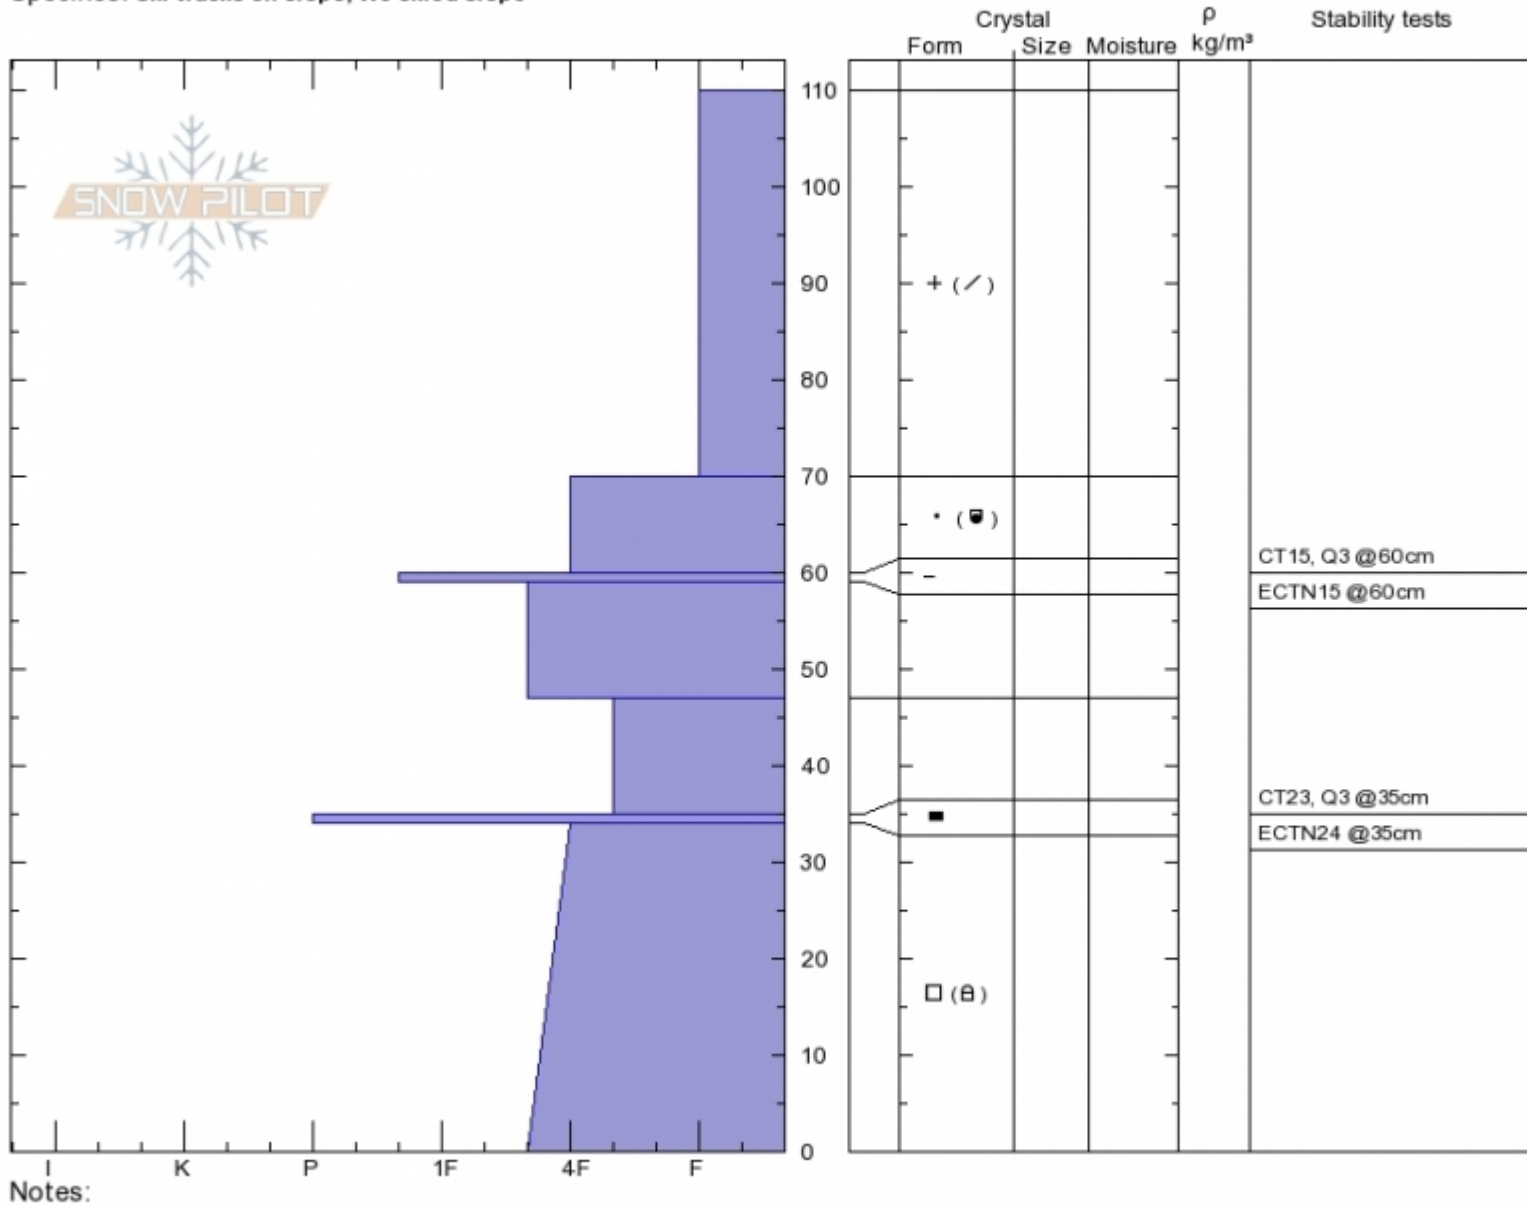

E. Ridge Blackmore
Gallatin Range-N
MT
 Elevation: **9570 ft**
 Aspect: **90°**
 Specifics: **Ski tracks on slope; We skied slope**

Gabrielle Antonioli
Sun Dec 17 14:30 2017
 Co-ord: **45.45072N, -111.00895W**
 Slope Angle: **27°**
 Wind Loading: **yes**

Stability: **Good**
 Air Temperature:
 Sky Cover: **SCT**
 Precipitation:
 Wind: **W Moderate**

HS110
Stability Test Notes

Layer No

Advisory Region
 Northern Gallatin
 Longitude
 -111.01W
 Latitude
 45.45N
 Northern Gallatin, 2017-12-17