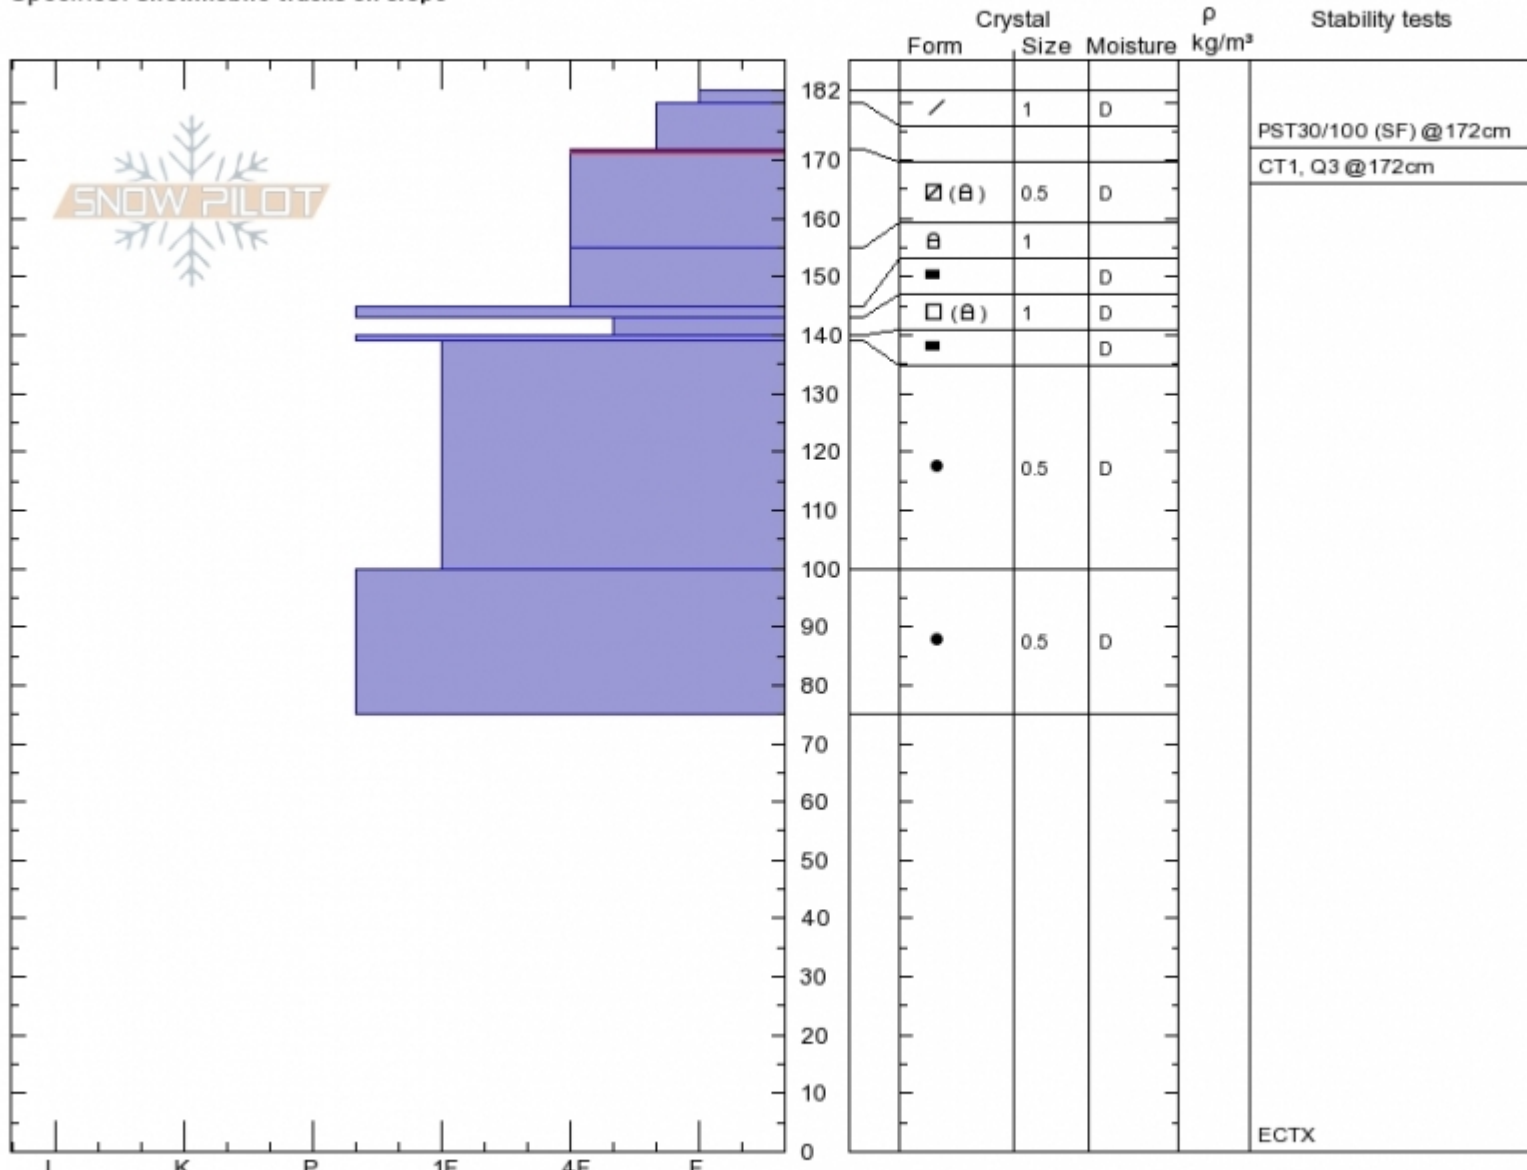

**Almost Died**  
**Beartooths**  
**MT**  
 Elevation: **9500 ft**  
 Aspect: **50°**  
 Specifics: **Snowmobile tracks on slope**

**Doug Chabot-Admin**  
**Sun Dec 17 09:00 2017**  
 Co-ord: **45.04994N, -109.93122W**  
 Slope Angle: **32°**  
 Wind Loading: **no**

Stability: **Very Good**  
 Air Temperature: **-16°C**  
 Sky Cover: **BKN**  
 Precipitation: **NO**  
 Wind: **SW Light Breeze**

**HS182**  
**Stability Test Notes**

Layer No  
**155-172: r**  
**155-172: f**  
**143-145:**  
**139-140:**

Notes: Pit dug with Graham Turnage. No signs of instability. Only dug to 75cm.

Advisory Region  
 Cooke City  
 Cooke City, 2017-12-18