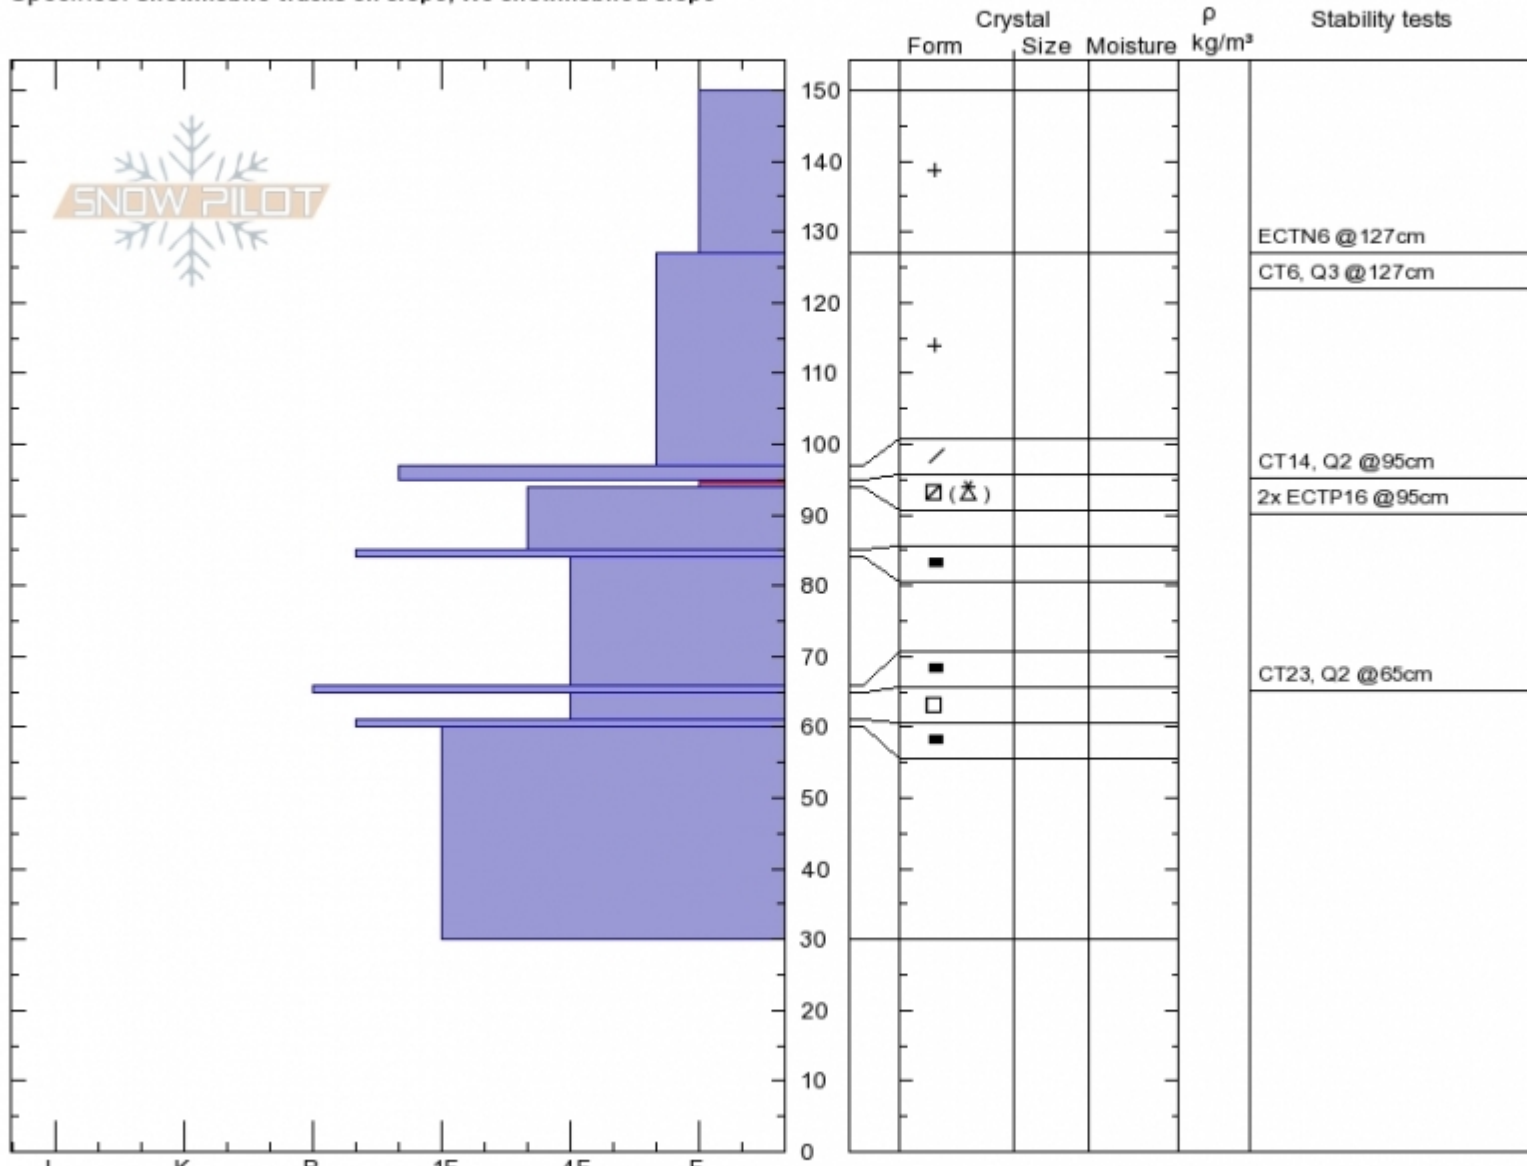

2nd Yellowmule
Madison Range-N
MT

Elevation: 9700 ft
Aspect: 30°

Specifics: Snowmobile tracks on slope; We snowmobiled slope

Doug Chabot-Admin
Sun Dec 24 10:00 2017
Co-ord: 45.17884N, -111.40326W
Slope Angle: 27°
Wind Loading: no

Stability: Fair
Air Temperature: -17°C
Sky Cover: CLR
Precipitation: NO
Wind: Calm

HS150
Stability Test Notes

Layer No
94-95: Pr
65-66: Tu

Notes: Pit was dug with Ian Hoyer. We were surprised to get an ECTP. The layer is thin and will likely not last long.