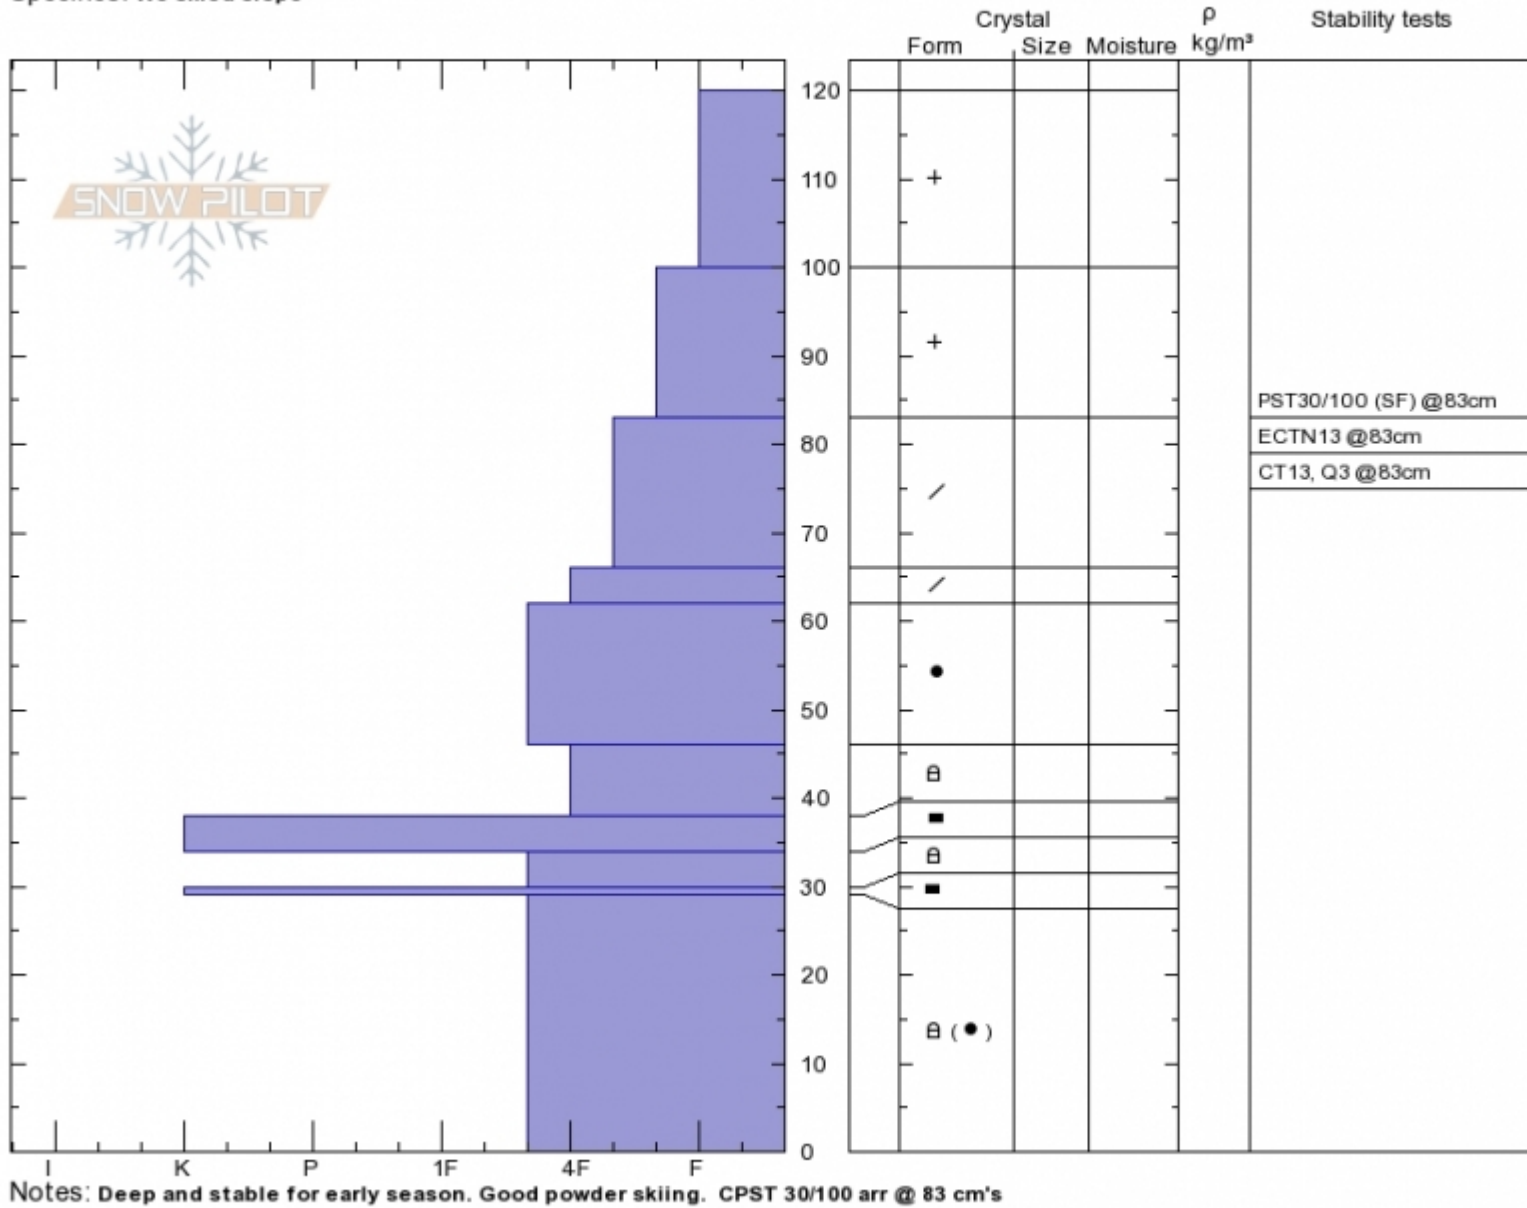

Mt Ellis - 12/23/17
Gallatin Range-N
MT
 Elevation: **8200 ft**
 Aspect: **50°**
 Specifics: **We skied slope**

Eric Knoff
Sat Dec 23 12:00 2017
 Co-ord:
 Slope Angle: **30°**
 Wind Loading: **no**

Stability: **Good**
 Air Temperature: **-15°C**
 Sky Cover: **FEW**
 Precipitation: **NO**
 Wind: **NW Light Breeze**

HS120
 Stability Test Notes

Layer No
38-46: Pr

Advisory Region
 Northern Gallatin
 Northern Gallatin, 2017-12-27