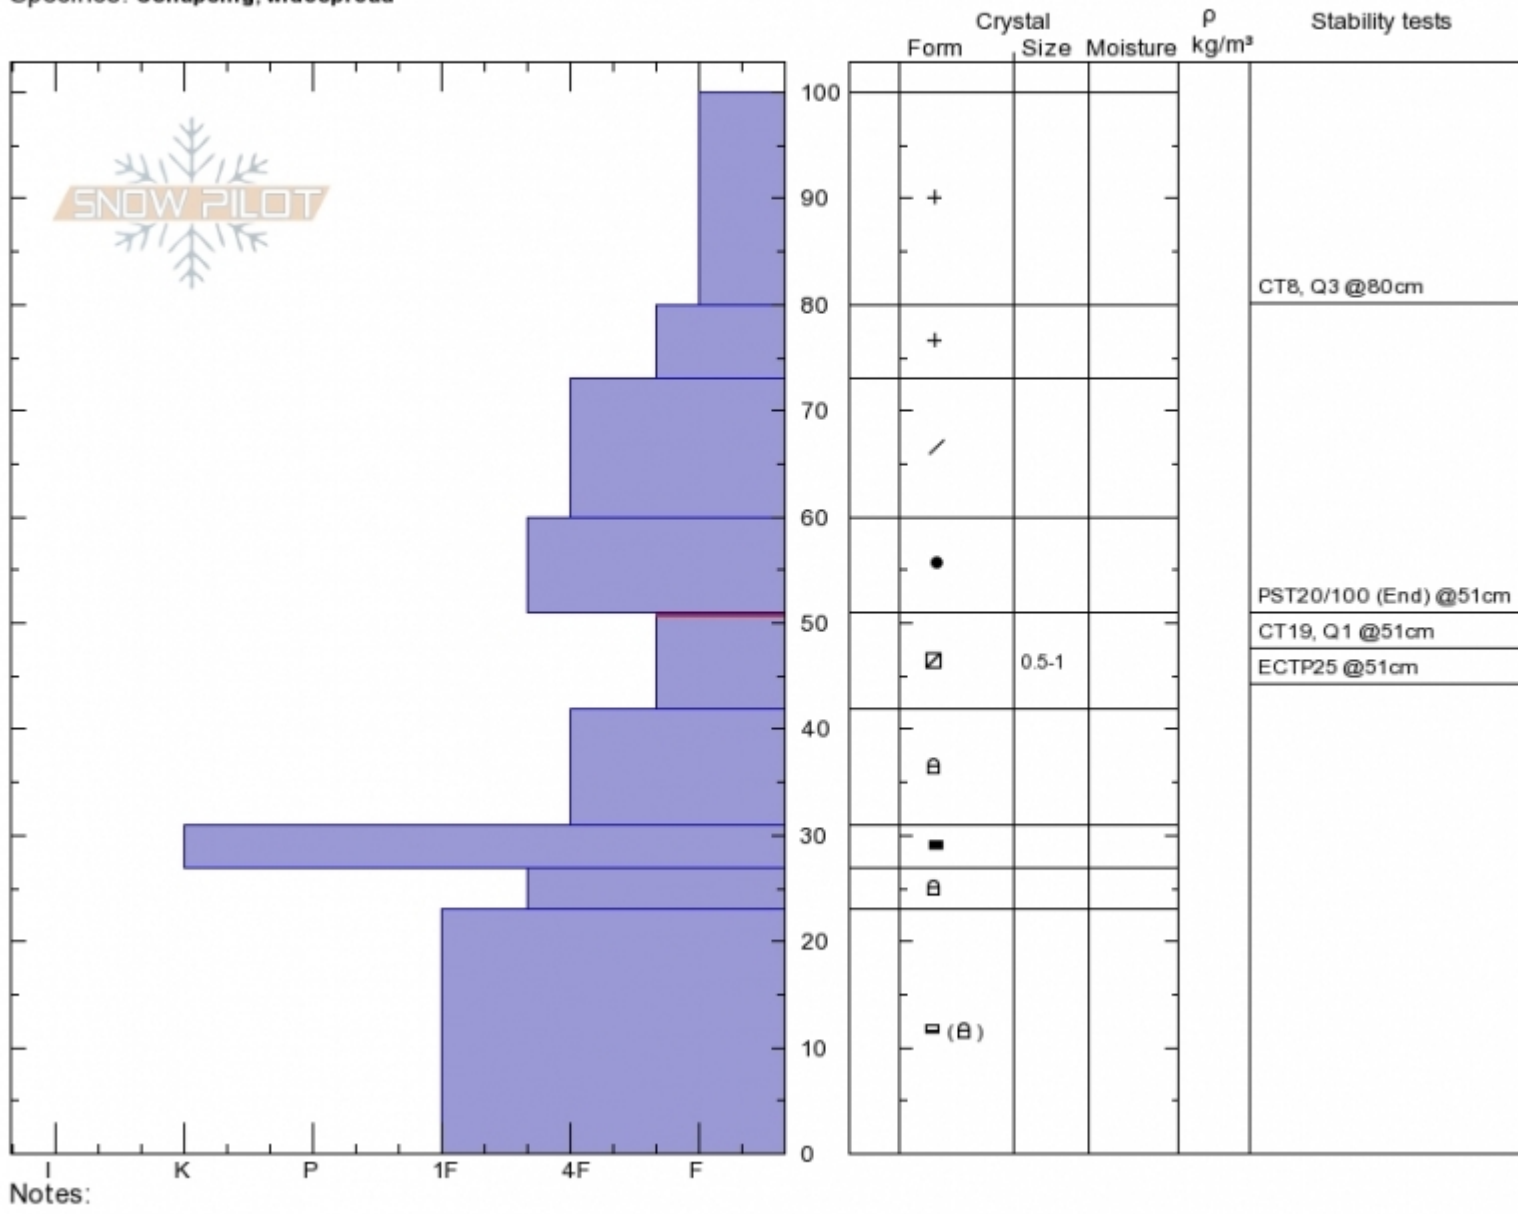

**Bacon Rind 12/29/17**  
**Madison Range-S**  
**MT**  
 Elevation: **8800 ft**  
 Aspect: **50°**  
 Specifics: **Collapsing, widespread**

**Eric Knoff**  
**Fri Dec 29 12:45 2017**  
 Co-ord: **44.95800N, -111.09736W**  
 Slope Angle: **25°**  
 Wind Loading: **no**

Stability: **Fair**  
 Air Temperature: **-6°C**  
 Sky Cover: **OVC**  
 Precipitation: **S1**  
 Wind: **SW Light Breeze**

**HS100**  
 Stability Test Notes  
 Layer No  
**42-51: Pr**

Advisory Region  
 Southern Madison  
 Southern Madison, 2017-12-30