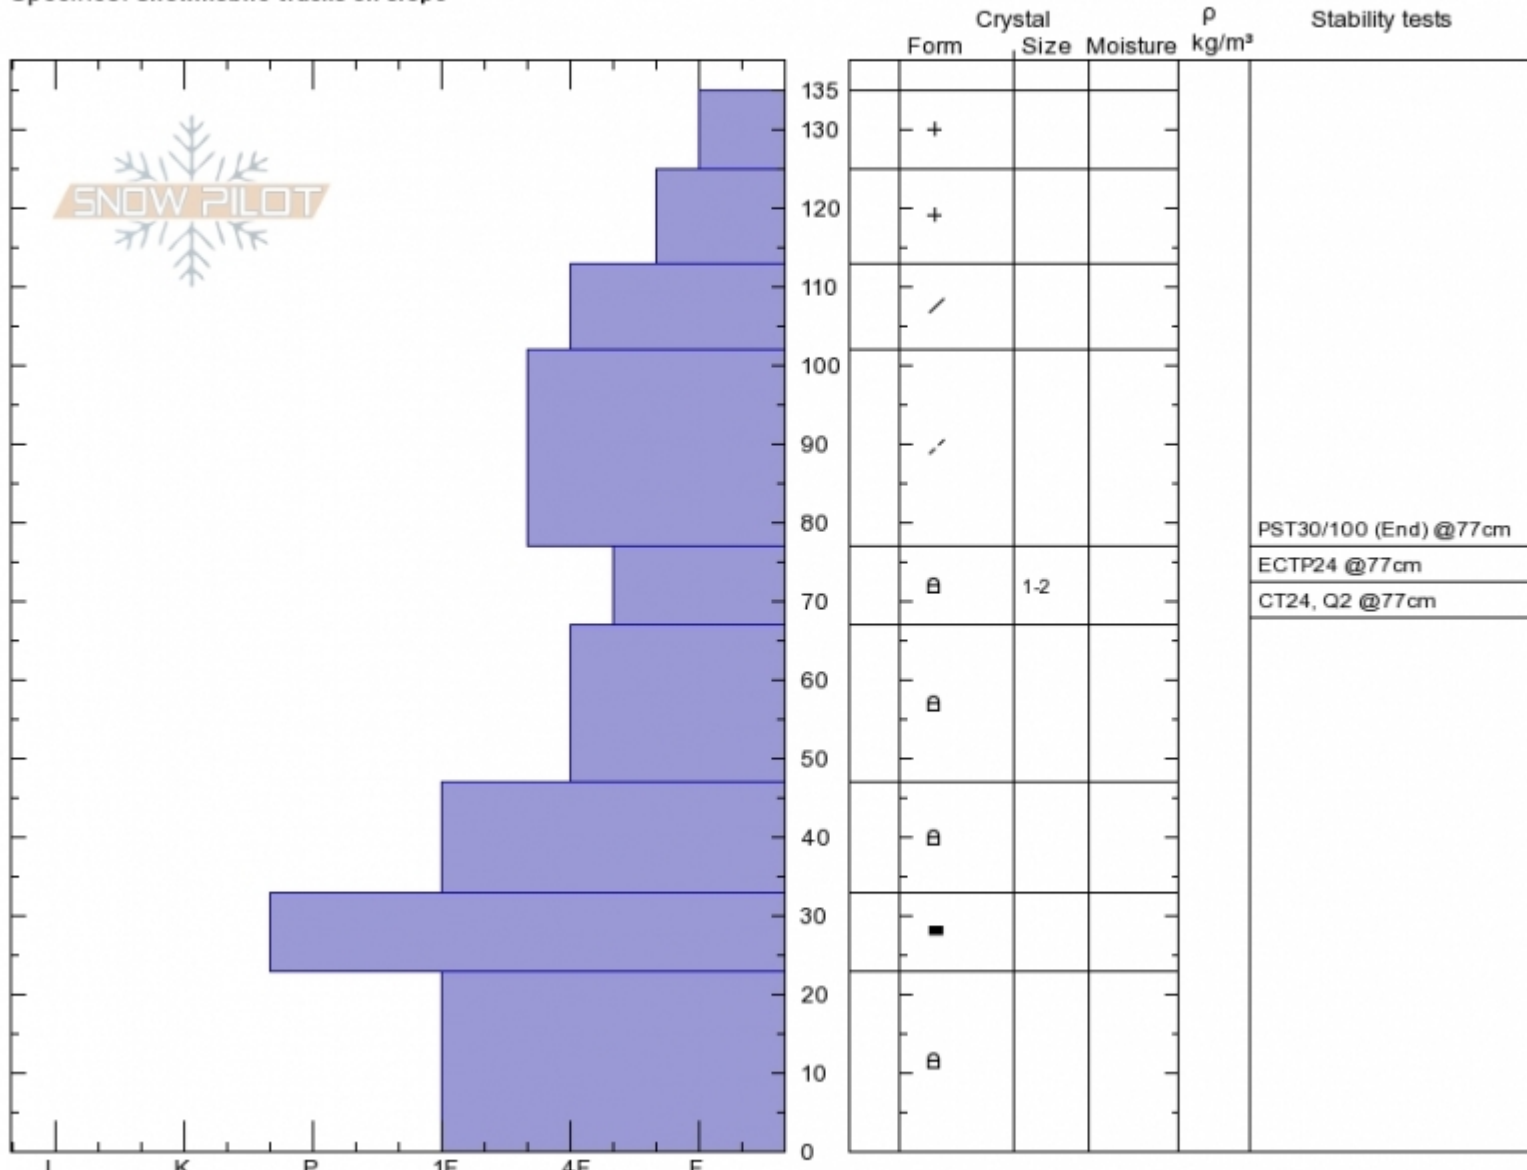

Cooke City
 Cooke City
 MT
 Elevation: 9500 ft
 Aspect: 250°
 Specifics: Snowmobile tracks on slope

Eric Knoff
 Wed Jan 3 12:30 2018
 Co-ord: 45.07763N, -109.93933W
 Slope Angle: 26°
 Wind Loading:

Stability: Fair
 Air Temperature: -6°C
 Sky Cover: CLR
 Precipitation: NO
 Wind: Calm

HS135
 Stability Test Notes

Layer No
 67-77: Pr

Notes: Where the snowpack is shallower, such as this location, the pack is much weaker.

CPST 30/100 end @ 77 cm's

Advisory Region
 Cooke City
 Cooke City, 2018-01-06