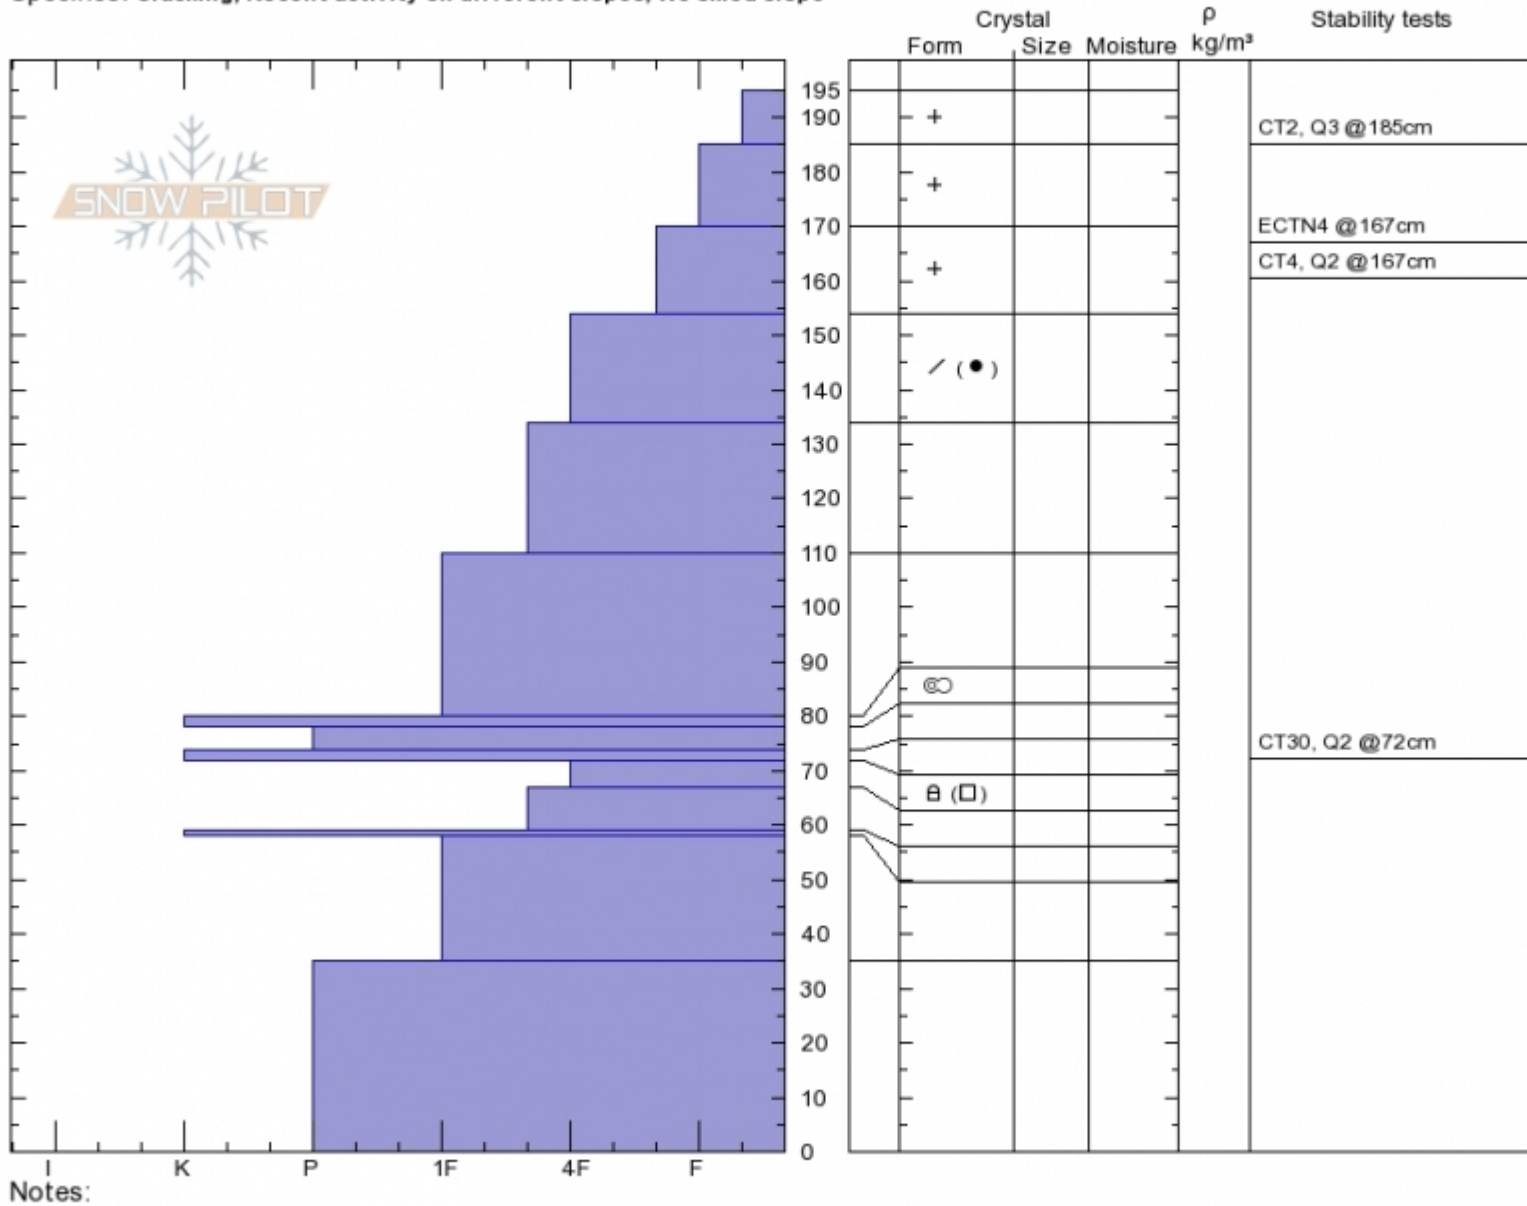

Throne
 Bridger Range
 MT
 Elevation: 8040 ft
 Aspect: 85°

Alex Marienthal
 Fri Jan 12 11:04 2018
 Co-ord: 45.88456N, -110.95000W
 Slope Angle: 27°
 Wind Loading: no

Stability: **Good**
 Air Temperature:
 Sky Cover: **OVC**
 Precipitation: **S1**
 Wind: **Calm**

HS195 PF40
 Stability Test Notes
 72: CPST40/90end

Layer No
 67-72: Pr

Specifics: Cracking; Recent activity on different slopes; We skied slope

Notes:
 Advisory Region
 Bridger Range
 Bridger Range, 2018-01-12