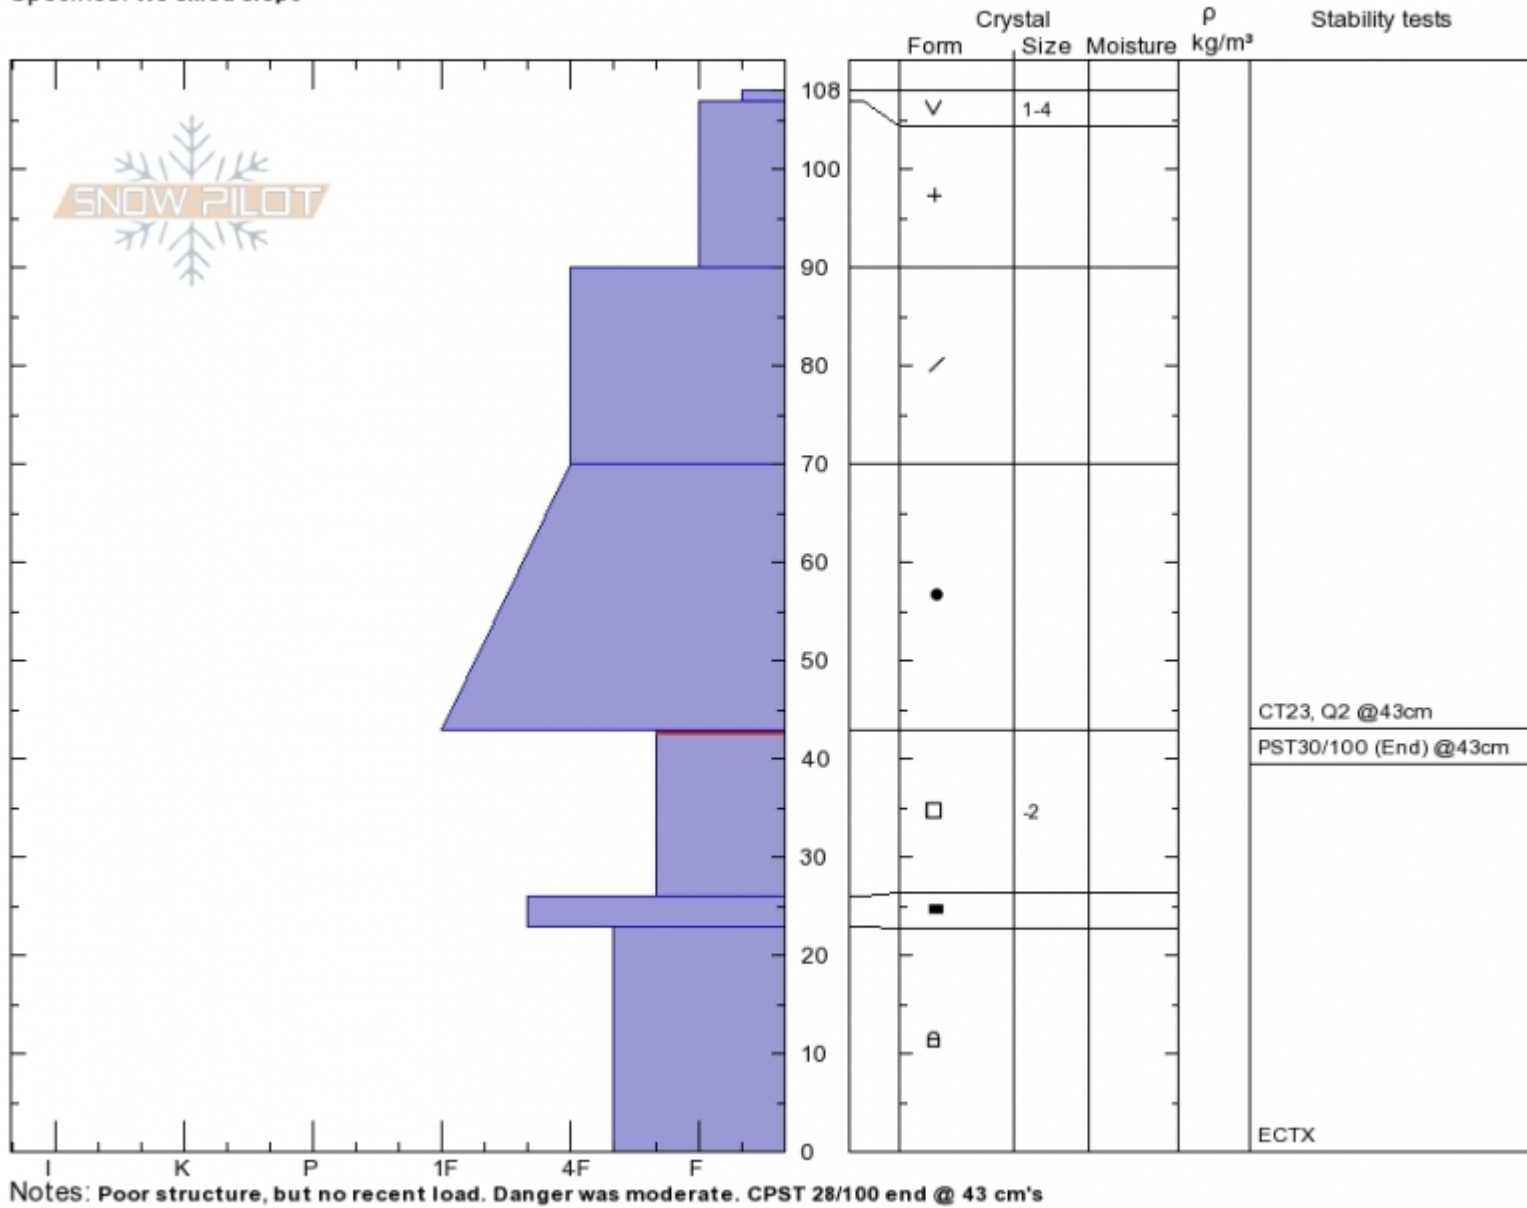

**Dudley Creek**  
**Madison Range-N**  
**MT**  
 Elevation: **8180 ft**  
 Aspect: **70°**  
 Specifics: **We skied slope**

**Eric Knoff**  
**Wed Jan 17 11:00 2018**  
 Co-ord: **45.28995N, -111.29082W**  
 Slope Angle: **26°**  
 Wind Loading:

Stability:  
 Air Temperature:  
 Sky Cover:  
 Precipitation: **NO**  
 Wind:

**HS108**  
 Stability Test Notes

Layer No  
**26-43: Pr**

Advisory Region  
 Northern Madison

**Forecast link:** [GNFAC Avalanche Advisory for Fri Jan 19, 2018](#)  
 Northern Madison, 2018-01-18