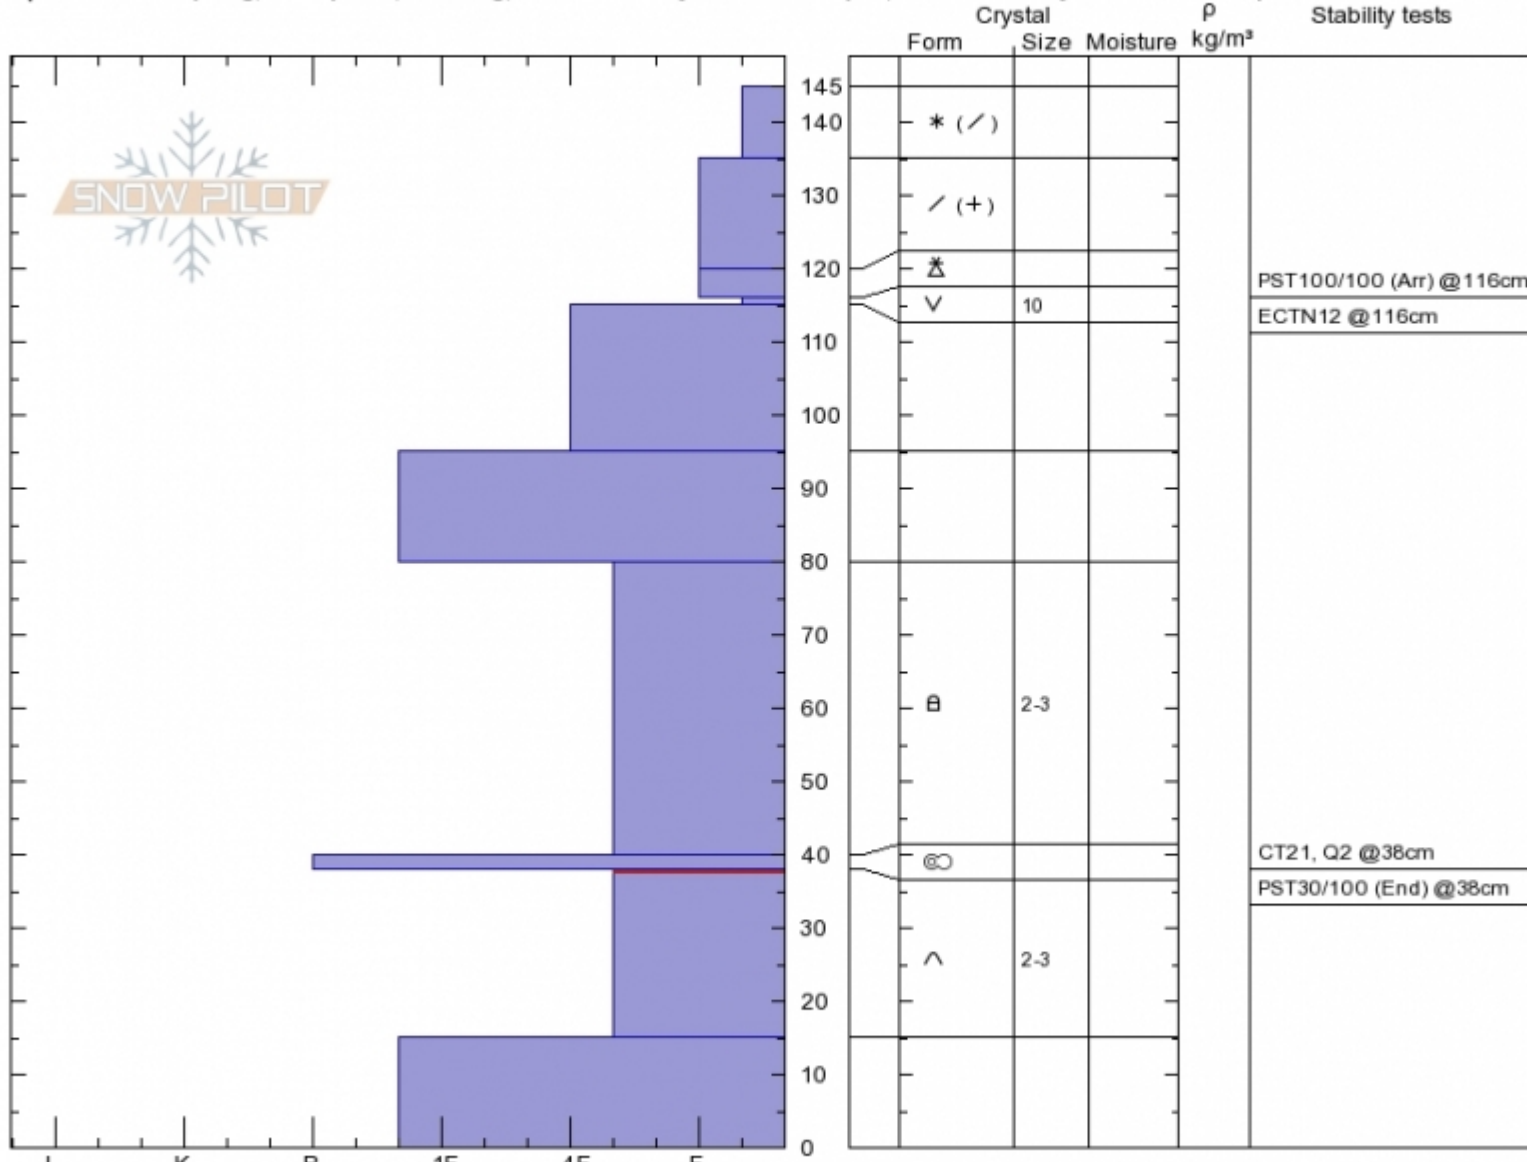

Lionhead ridge ski hil
 Lionhead Range
 MT
 Elevation: 8040 ft
 Aspect: 40°

Alex Marienthal
 Sat Jan 20 12:05 2018
 Co-ord: 44.70267N, -111.29602W
 Slope Angle: 28°
 Wind Loading: previous

Stability: **Poor**
 Air Temperature:
 Sky Cover: **SCT**
 Precipitation: **S-1**
 Wind: **Calm**

HS145
 Stability Test Notes

Layer No
 15-38: Pr

Specifics: Collapsing, widespread; Cracking; Recent activity on similar slopes; Recent activity on different slopes

Notes: Dug above (20-30 feet) previous avalanche crown from 12-14 days ago, which was mostly filled in. When first person left the pit u descended on, the entire slope collapsed 100'+ wide. Failed on facets below crust. Big collapse. Deep.

Advisory Region
 Lionhead Range
 Longitude
 -111.30W
 Latitude
 44.70N
 Lionhead Range, 2018-01-21