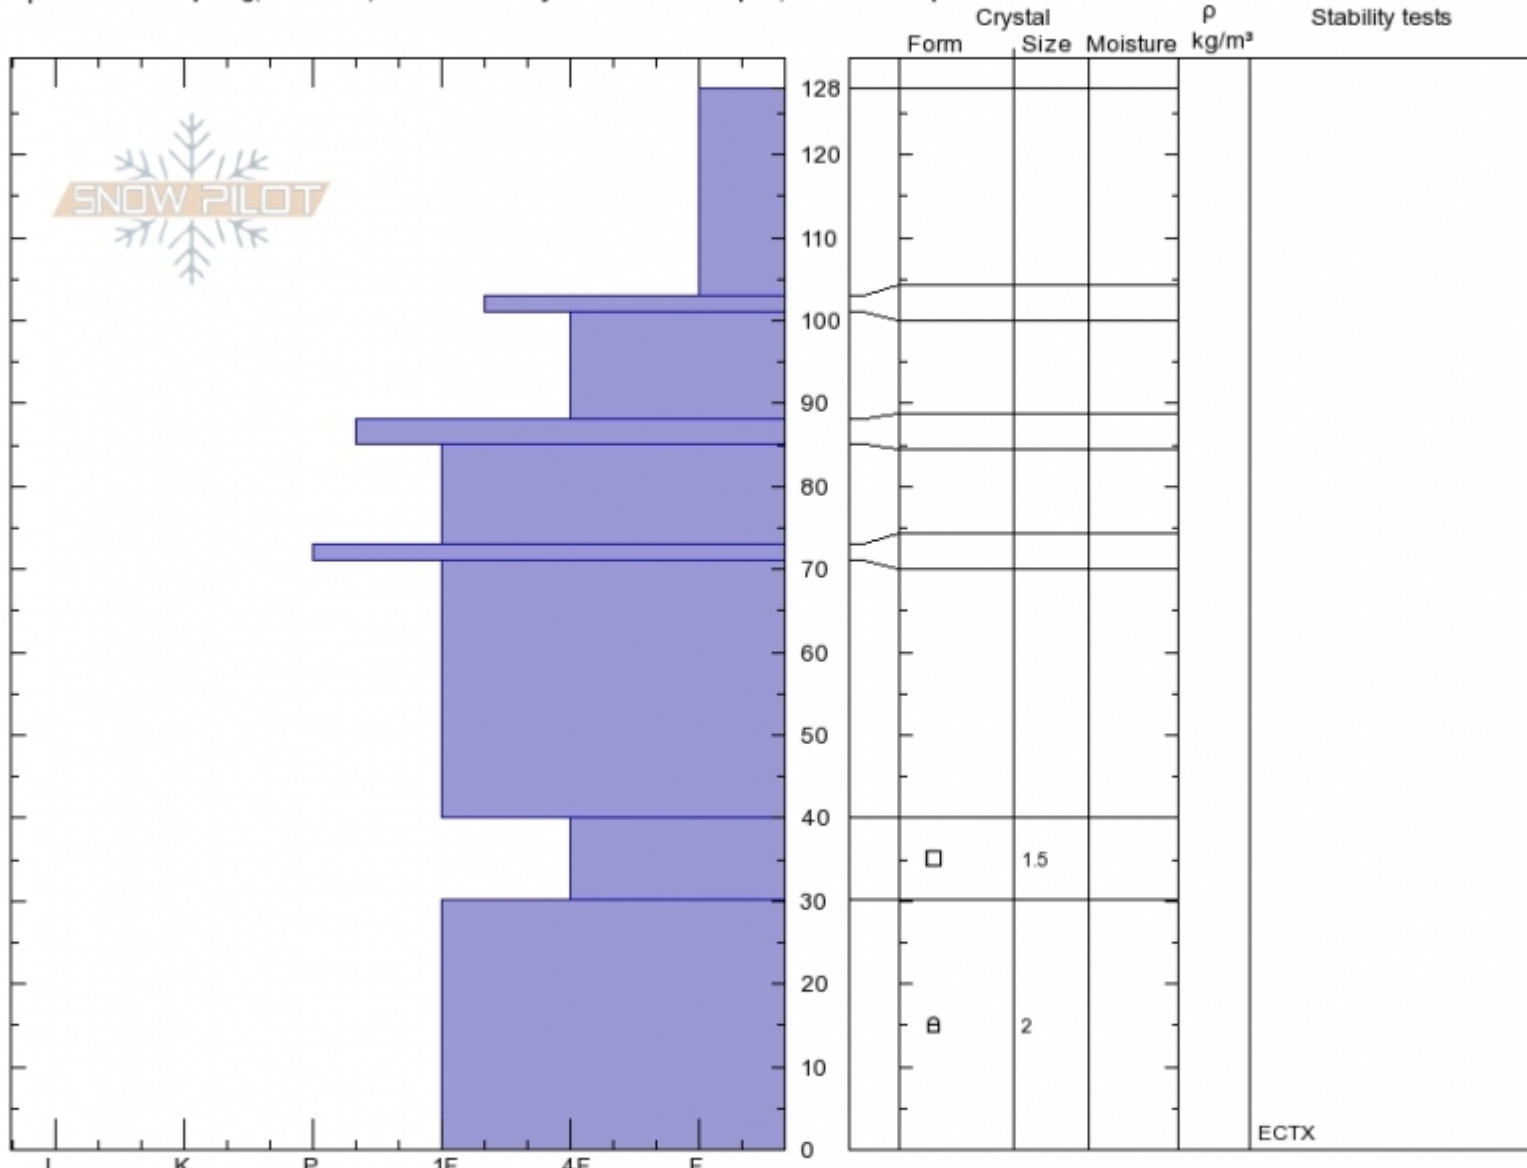

west Barronette
 Beartooths
 MT
 Elevation: 8100 ft
 Aspect: 227°

Beau Fredlund
 Mon Jan 22 13:00 2018
 Co-ord: 44.93811N, -110.10436E
 Slope Angle: 25°
 Wind Loading:

Stability:
 Air Temperature:
 Sky Cover:
 Precipitation:
 Wind:

HS128
 Stability Test Notes

Layer No
 30-40: Pr

Specifics: Collapsing, localized; Recent activity on different slopes; We skied slope

Notes: Had my ECT propagate with an extra 10 taps from the shoulder. Fairly solid bridge there, but definitely weak snow near the ground