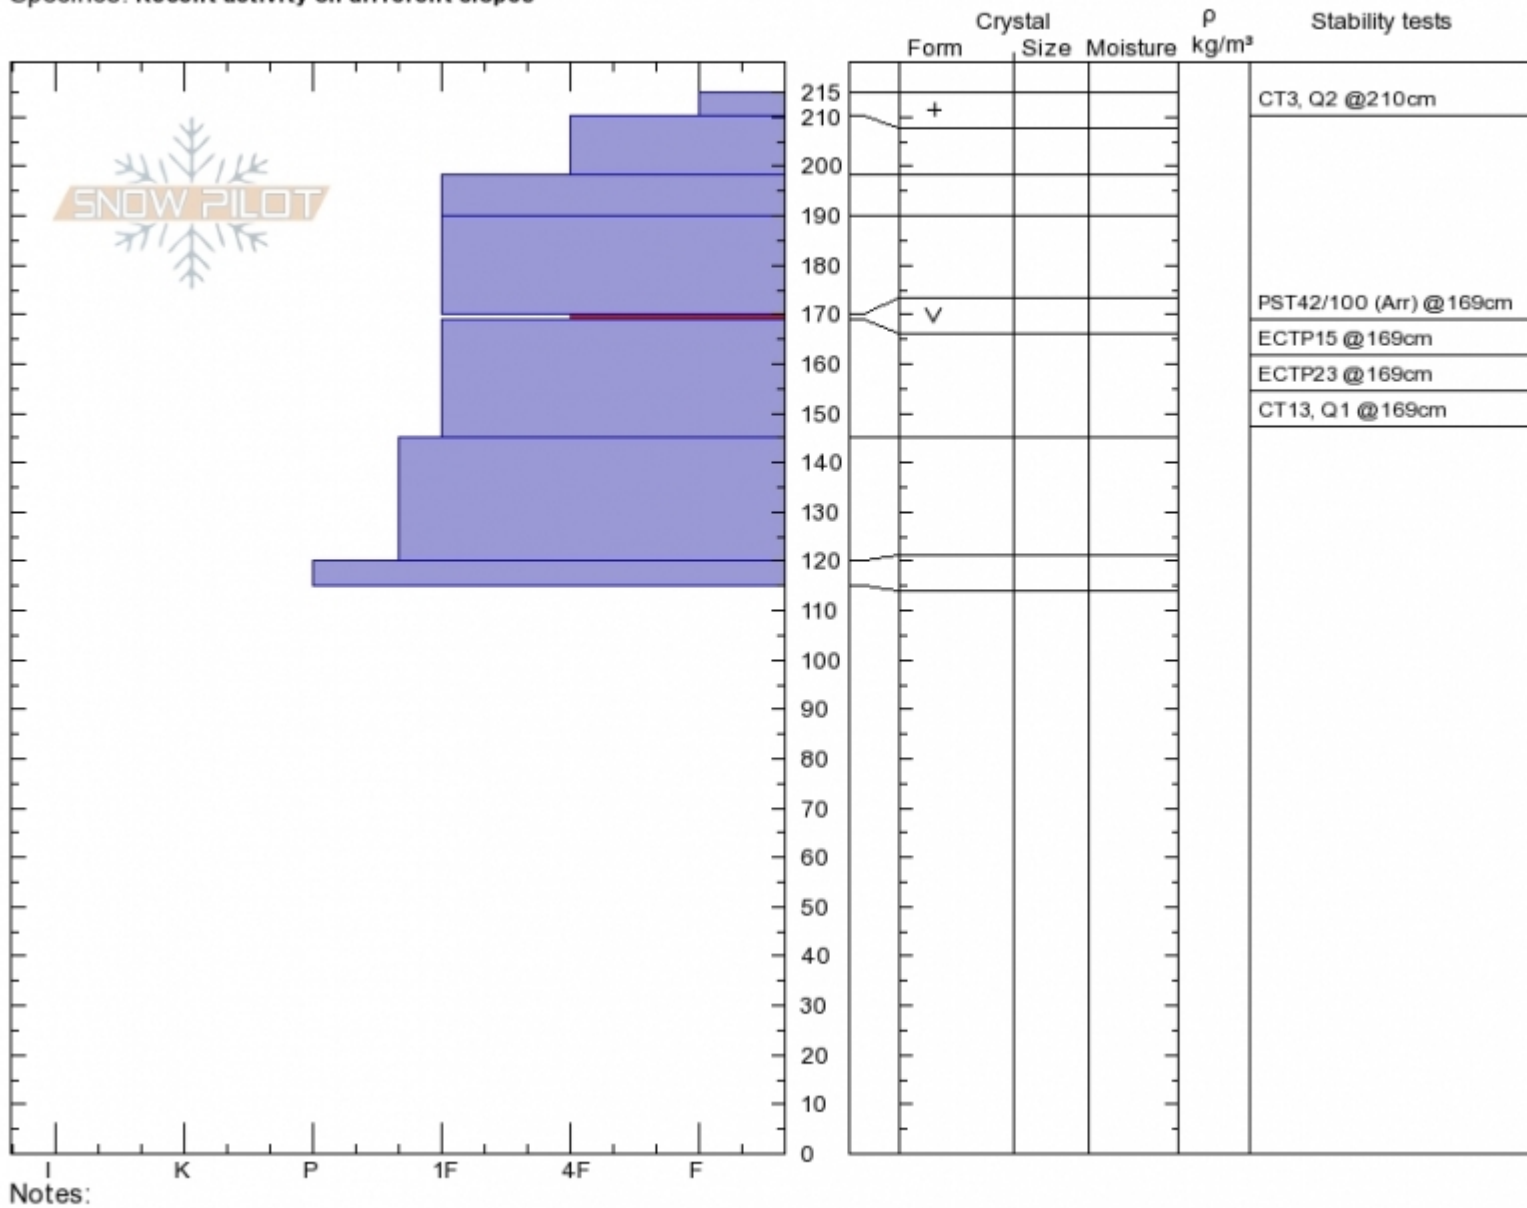

Mt. Abundance
Cooke City
MT
 Elevation: **9000 ft**
 Aspect: **123°**
 Specifics: **Recent activity on different slopes**

Alex Marienthal
Thu Feb 1 12:32 2018
 Co-ord: **45.06263N, -110.01007W**
 Slope Angle: **24°**
 Wind Loading:

Stability:
 Air Temperature:
 Sky Cover: **SCT**
 Precipitation: **NO**
 Wind: **SW Calm**

HS215 SP20
Stability Test Notes

Layer No
169-170:

Advisory Region
 Cooke City
 Cooke City, 2018-02-03