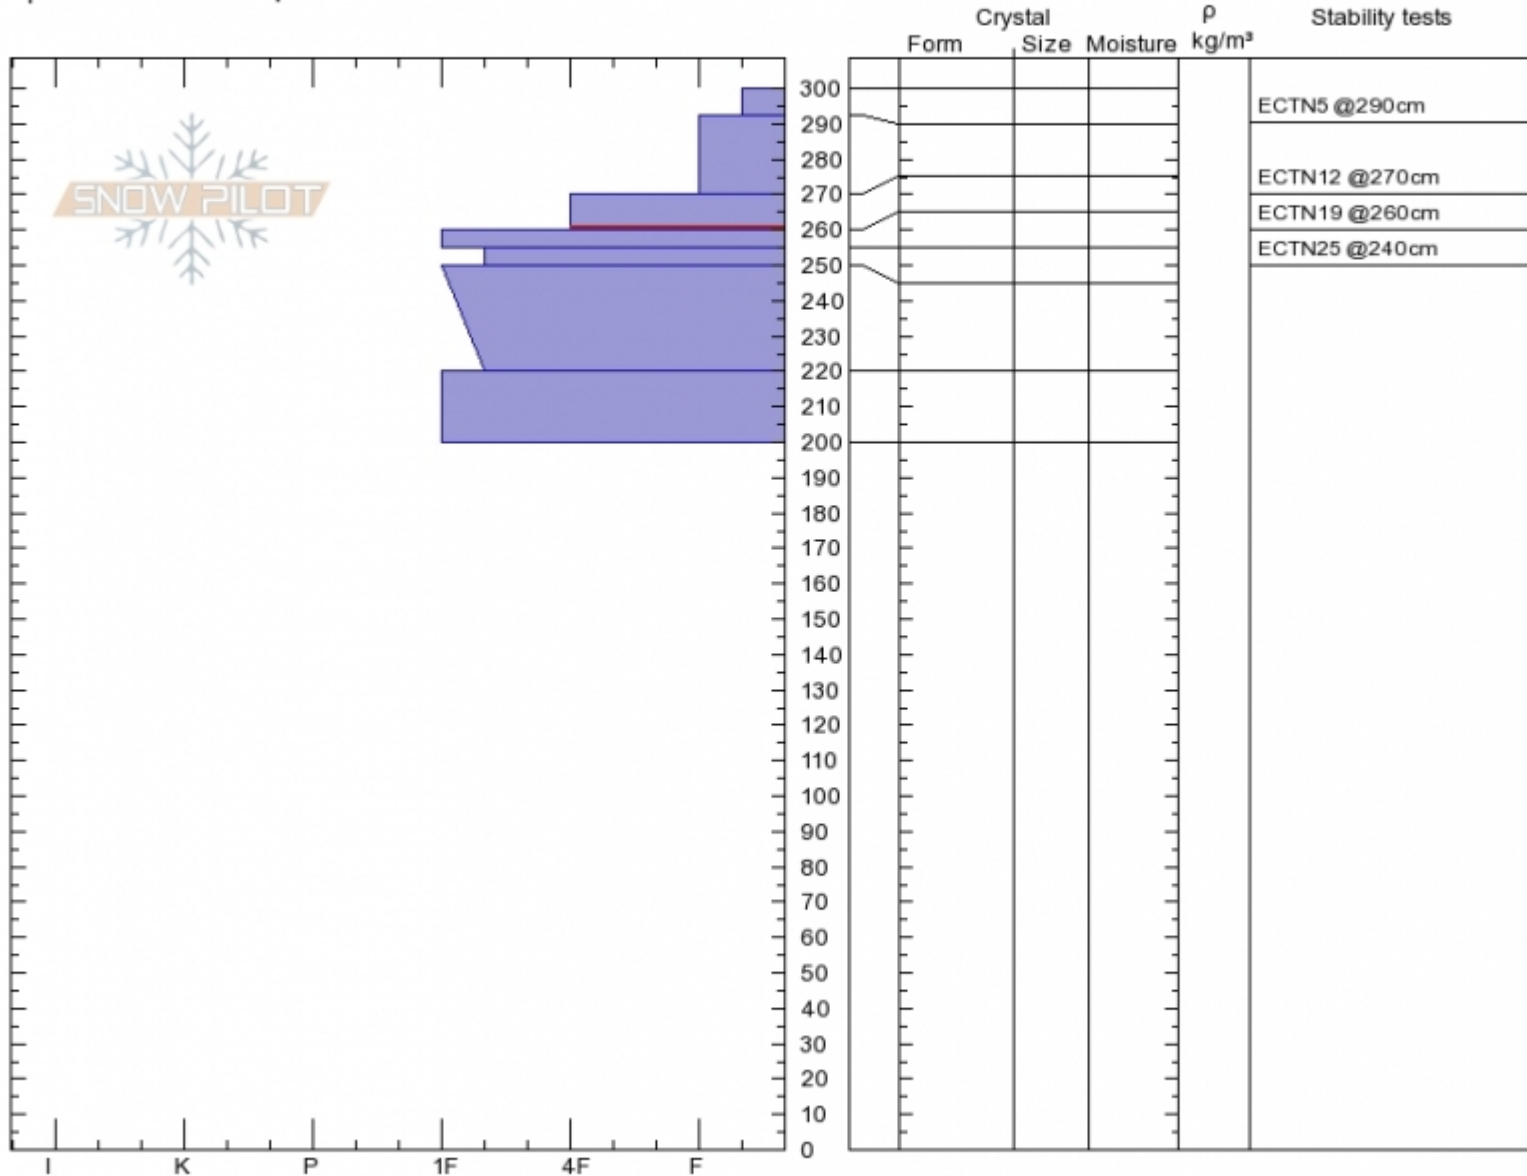

north Barronette
 Beartooths
 MT
 Elevation: 8700 ft
 Aspect: 145°
 Specifics: We skied slope

Beau Fredlund
 Tue Feb 6 11:00 2018
 Co-ord: 45.00964N, -110.05951E
 Slope Angle: 31°
 Wind Loading:

Stability:
 Air Temperature: -3°C
 Sky Cover: BKN
 Precipitation: S2
 Wind: SW Light Breeze

HS300
 Stability Test Notes

Layer No
 260-270: F
 255-260: V

Notes: Skied phenomenal. So signs of instability.

Advisory Region
 Cooke City
 Cooke City, 2018-02-06