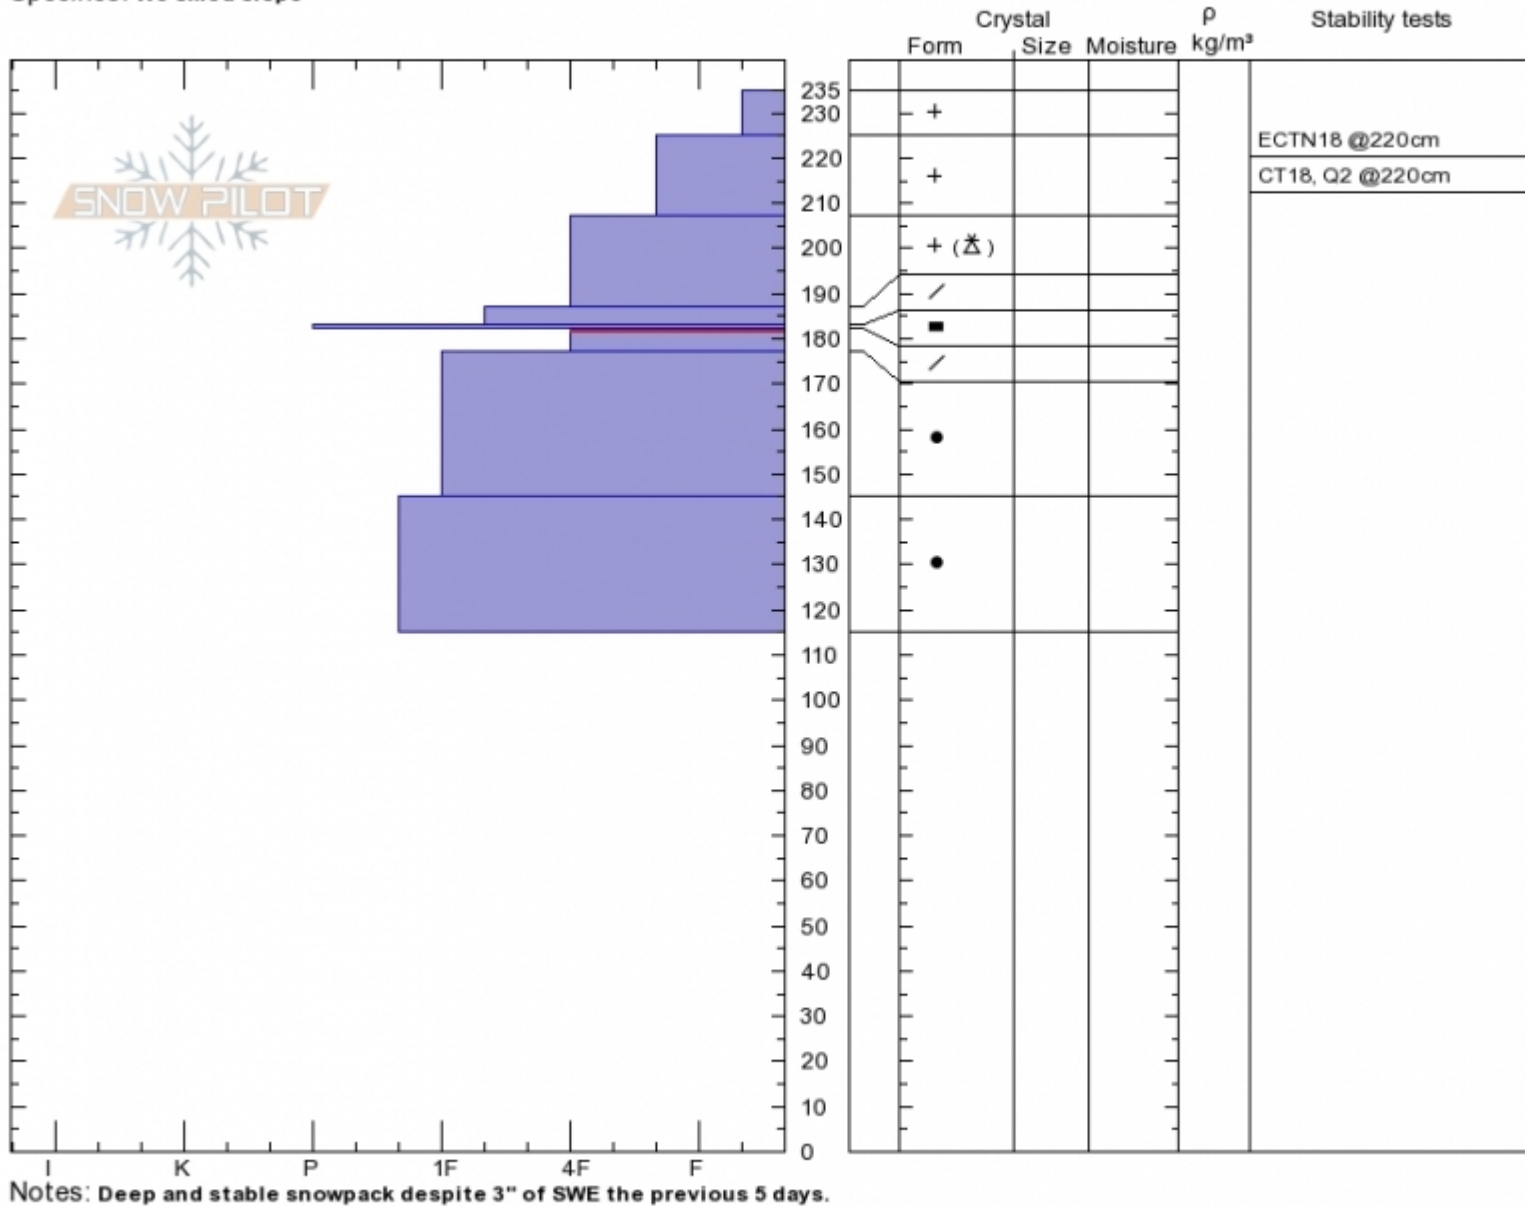

N Bridgers, Throne
Bridger Range
MT
 Elevation: **8000 ft**
 Aspect: **70°**
 Specifics: **We skied slope**

Eric Knoff
Fri Feb 9 12:00 2018
 Co-ord: **45.88336N, -110.94998W**
 Slope Angle: **33°**
 Wind Loading:

Stability:
 Air Temperature: **-10°C**
 Sky Cover: **BKN**
 Precipitation: **S-1**
 Wind: **N Moderate**

HS235
 Stability Test Notes

Layer No
177-182:

Advisory Region
 Bridger Range
 Bridger Range, 2018-02-10