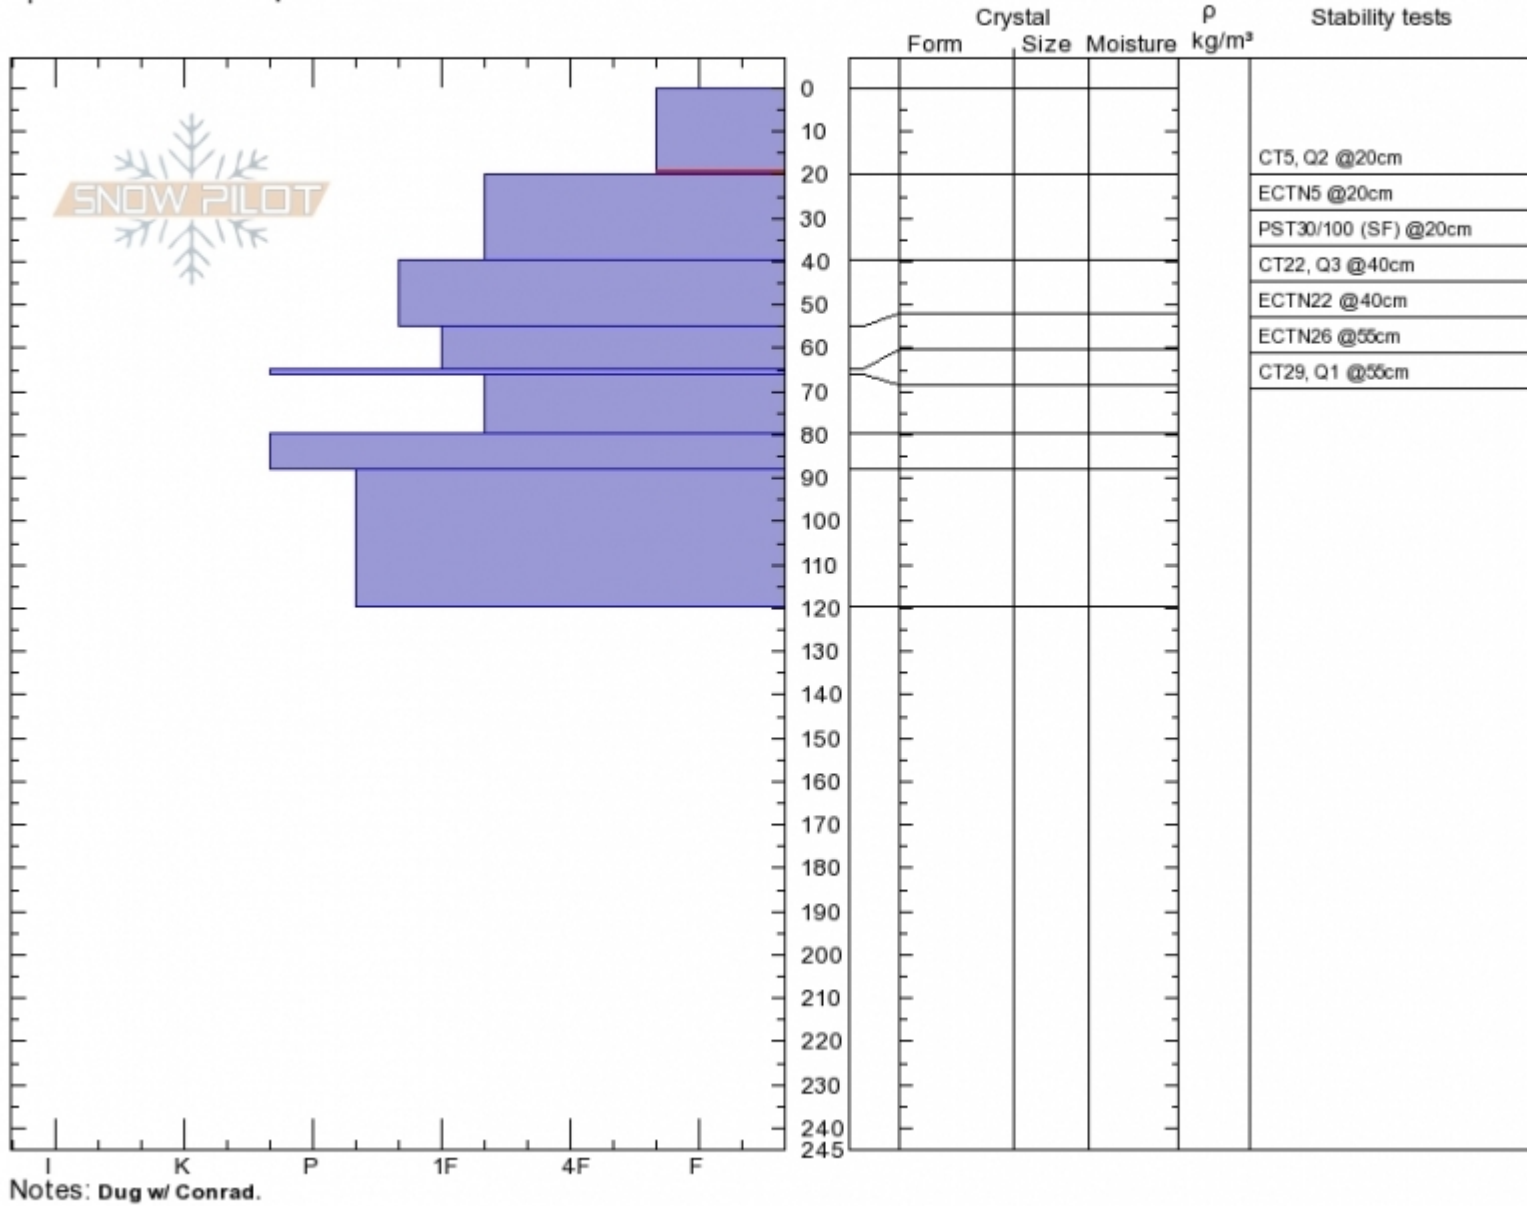

McAtee Basin
Madison Range-N
MT
 Elevation: **9754 ft**
 Aspect: **10°**
 Specifics: **We skied slope**

Doug Chabot-Admin
Tue Mar 6 11:00 2018
 Co-ord: **45.18464N, -111.44088W**
 Slope Angle: **30°**
 Wind Loading: **previous**

Stability: **Good**
 Air Temperature: **-11°C**
 Sky Cover: **CLR**
 Precipitation: **NO**
 Wind: **Calm**

HS245
Stability Test Notes

Layer No
20-0: Prob

Advisory Region
 Northern Madison
 Northern Madison, 2018-03-07