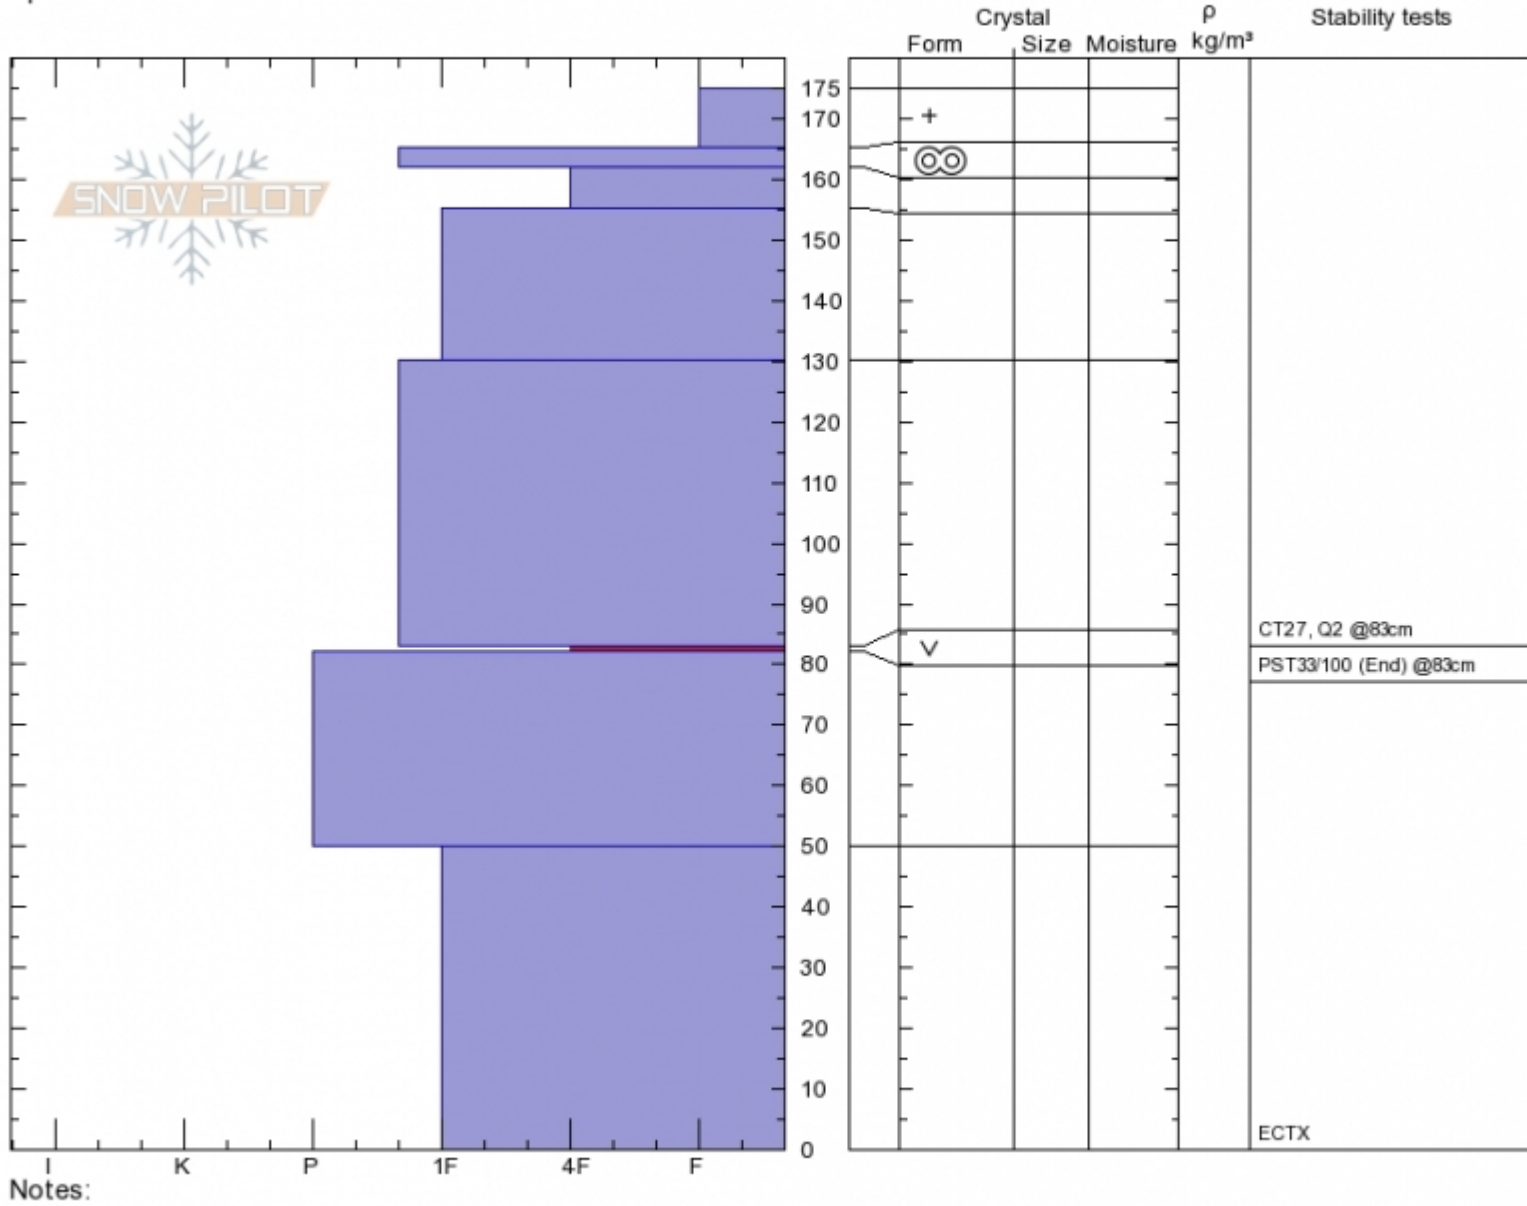

**Lionhead Ridge**  
**Lionhead Range**  
**MT**  
 Elevation: **8000 ft**  
 Aspect: **50°**  
 Specifics:

**Alex Marienthal**  
**Thu Mar 15 10:45 2018**  
 Co-ord: **44.70203N, -111.29529W**  
 Slope Angle: **20°**  
 Wind Loading: **no**

Stability: **Good**  
 Air Temperature:  
 Sky Cover: **OVC**  
 Precipitation:  
 Wind: **W Light Breeze**

**HS175**  
**Stability Test Notes**

Layer No  
**82-83: Pro**

Advisory Region  
 Lionhead Range  
 Lionhead Range, 2018-03-15