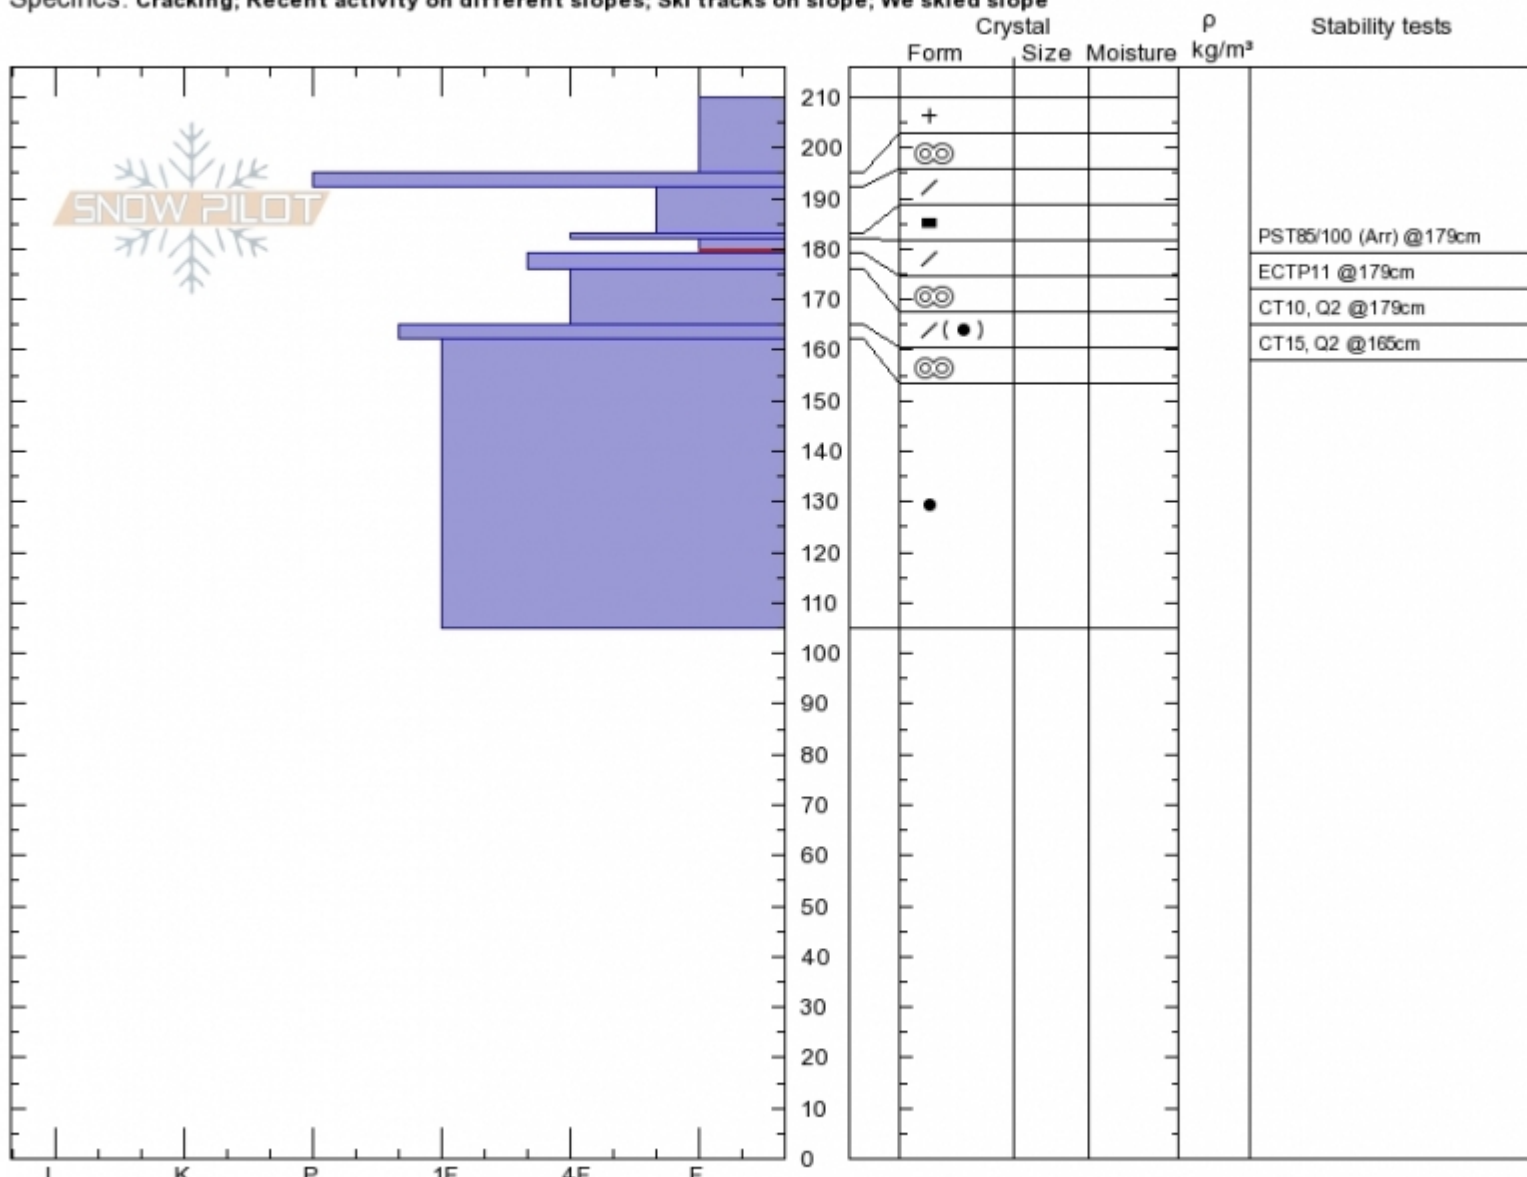

Middle Basin/Beehive
Madison Range-N
MT
 Elevation: **8820 ft**
 Aspect: **90°**
 Specifics: **Cracking; Recent activity on different slopes; Ski tracks on slope; We skied slope**

Alex Marienthal
Sat Mar 24 00:25 2018
 Co-ord: **45.32384N, -111.37836W**
 Slope Angle: **25°**
 Wind Loading: **no**

Stability: **Fair**
 Air Temperature:
 Sky Cover: **BKN**
 Precipitation: **NO**
 Wind: **SW Moderate**

HS210
Stability Test Notes

Layer No
179-182: F

Notes: 6in. new snow this morning. Stopped snowing 30-45 minutes before pit. Wind increasing to strong.