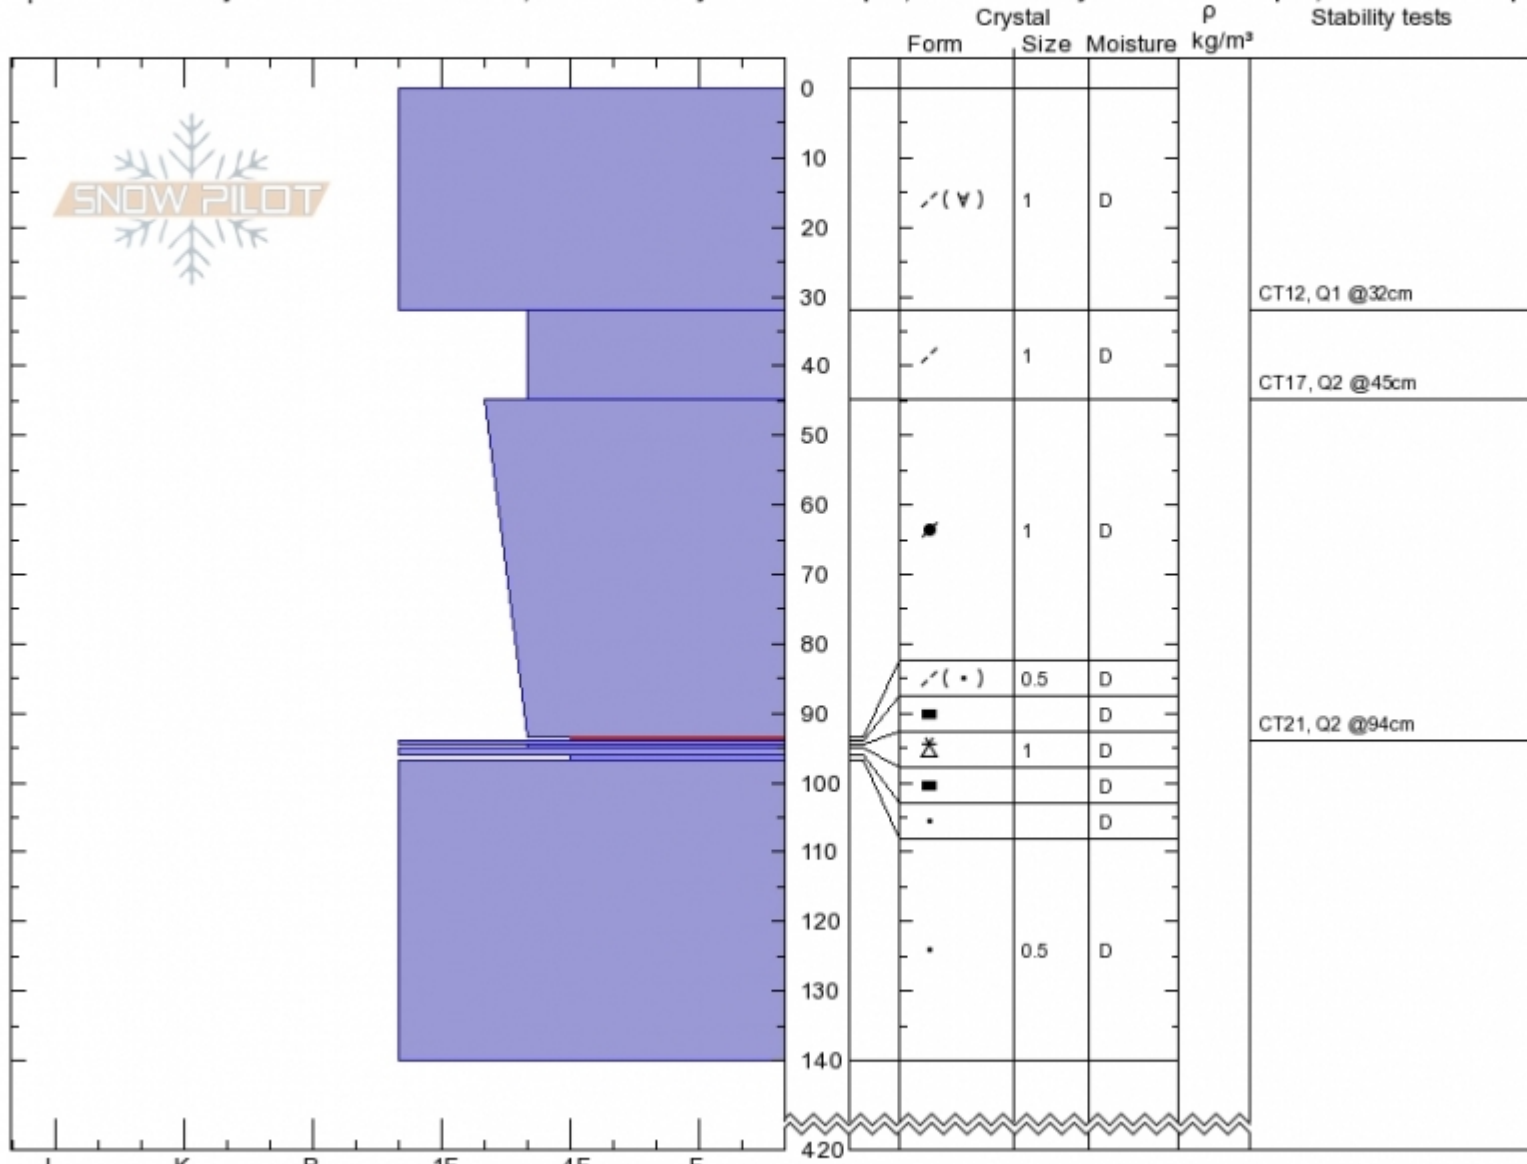

**Saddle Peak Avalanche** Doug Chabot-Admin  
**Bridger Range** Sat Apr 14 14:00 2018  
**MT** Co-ord: 45.79321N, -110.93537W  
 Elevation: 9019 ft Slope Angle: 37°  
 Aspect: 94° Wind Loading: **previous**  
 Specifics: Pit is adjacent to avalanche: crown; Recent activity on similar slopes; Recent activity on different slopes; Ski tracks on slope

Stability: **Poor** HS420  
 Air Temperature: -1°C Stability Test Notes  
 Sky Cover: **BKN**  
 Precipitation: **NO**  
 Wind: **W Moderate**

Layer No  
 94-93.5: P  
 94.5-94: B

Notes: This avalanche killed a solo skier late morning today. SS-ASu-R3-D2-I

Advisory Region  
 Bridger Range  
**Avalanche Details:** [1 skier triggered, caught, partially buried, killed](#)  
 Bridger Range, 2018-04-16