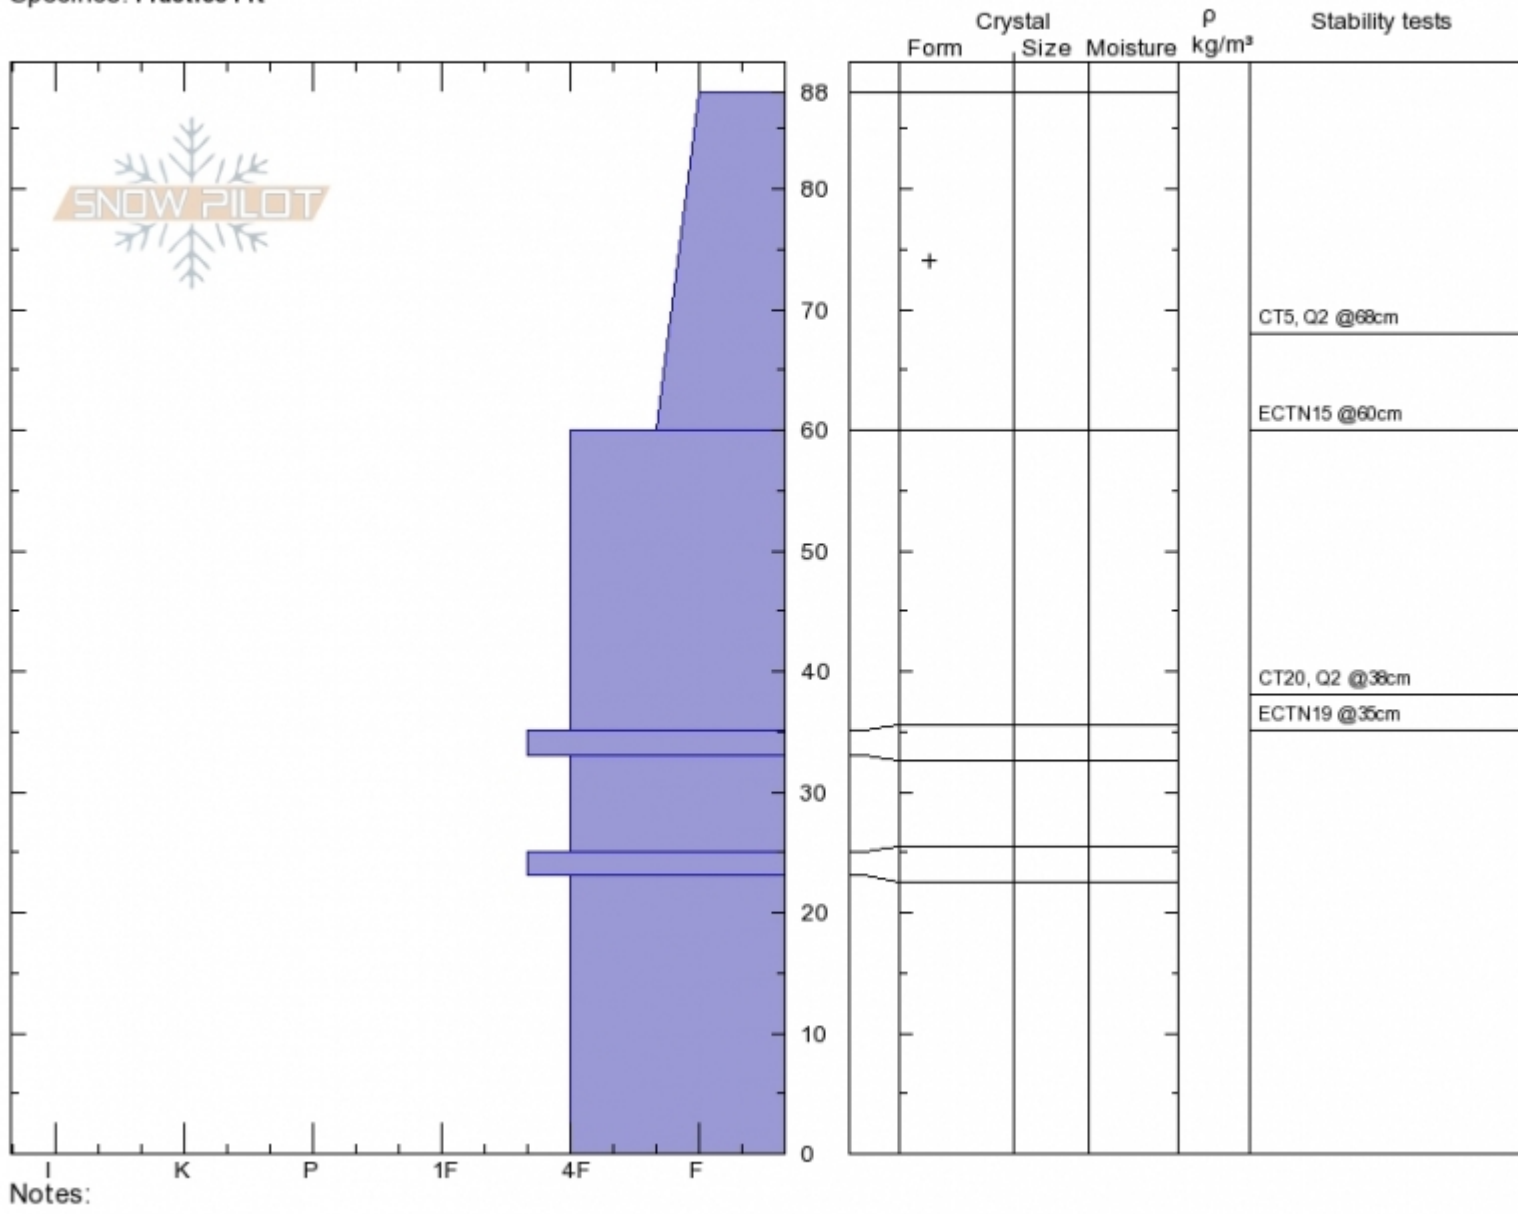

east Miller Ridge
Beartooths
MT
 Elevation: **9150 ft**
 Aspect: **60°**
 Specifics: **Practice Pit**

Beau Fredlund
Wed Nov 7 00:30 2018
 Co-ord: **45.03151N, -109.94382E**
 Slope Angle: **35°**
 Wind Loading: **no**

Stability:
 Air Temperature:
 Sky Cover: **BKN**
 Precipitation: **S-1**
 Wind: **NW Light Breeze**

HS88
 Stability Test Notes
 Layer No
33-35: Pr

Advisory Region
 Cooke City
 Cooke City, 2018-11-09