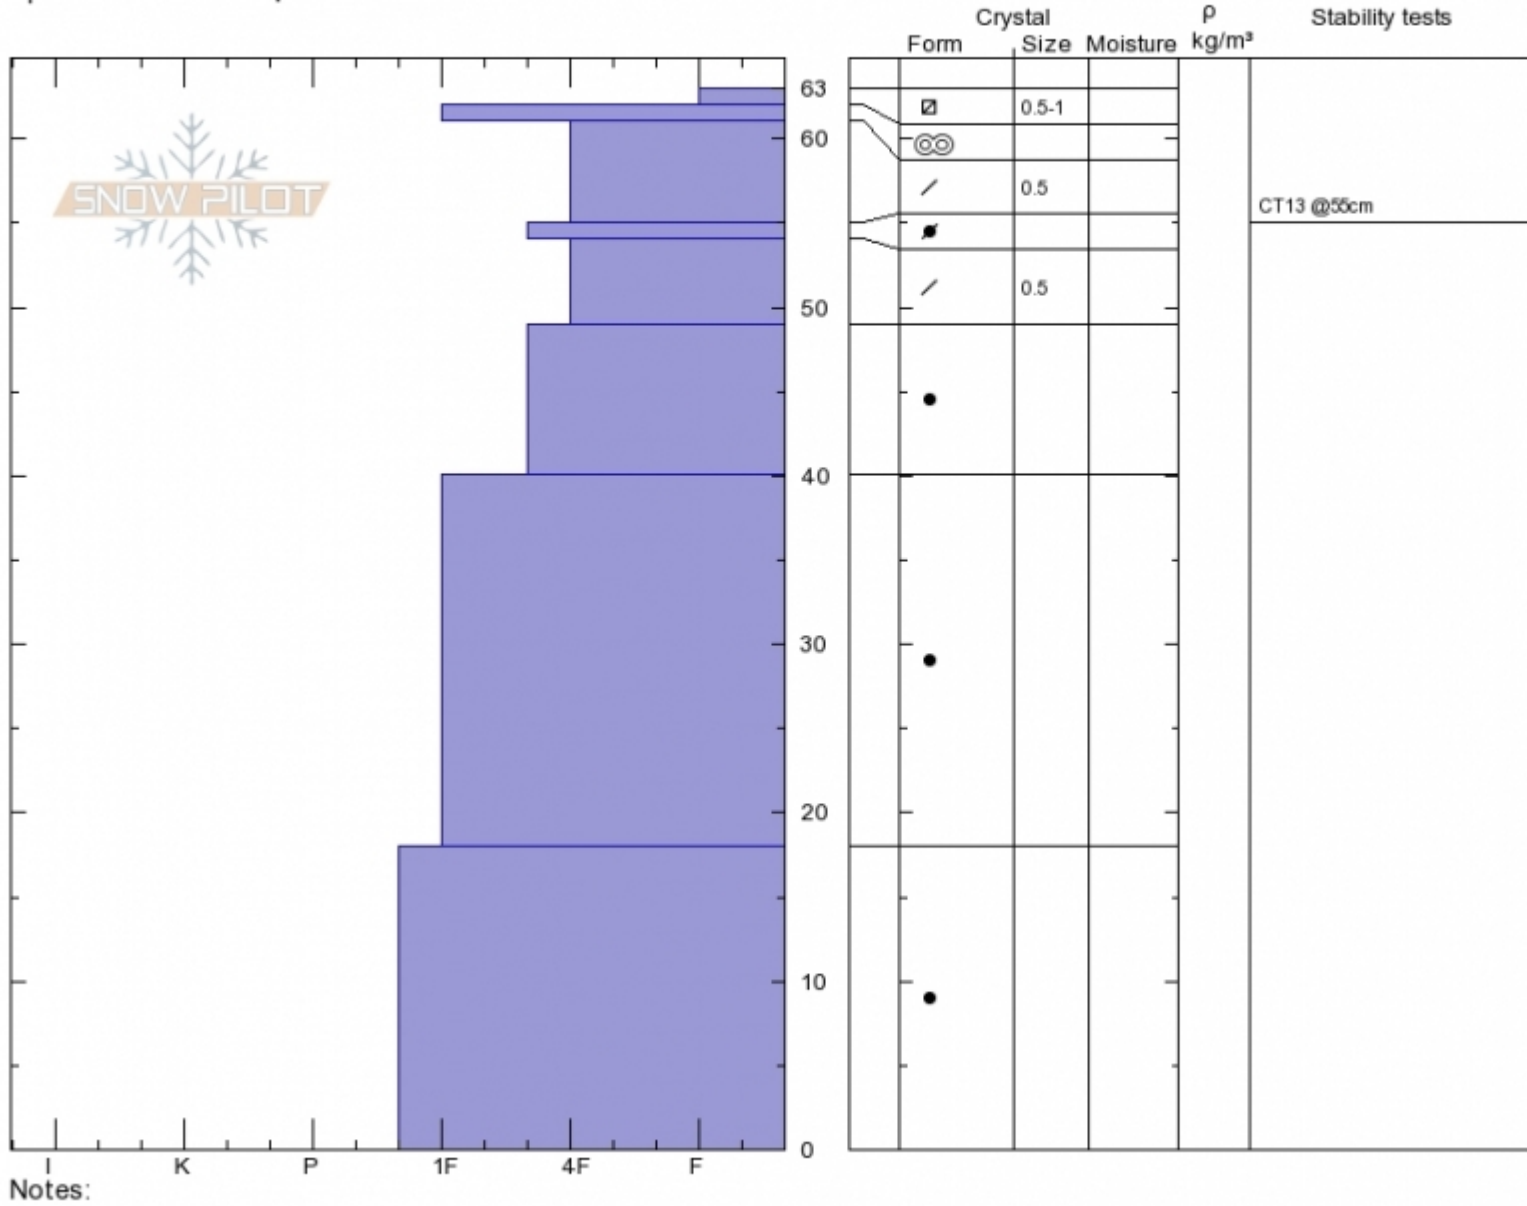

Blackmore
Gallatin Range-N
MT
 Elevation: **9600 ft**
 Aspect: **110°**
 Specifics: **We skied slope**

Andrew Schauer
Wed Nov 21 11:15 2018
 Co-ord: **45.44412N, -111.00303W**
 Slope Angle: **30°**
 Wind Loading:

Stability:
 Air Temperature: **2°C**
 Sky Cover: **CLR**
 Precipitation: **NO**
 Wind: **SW Moderate**

HS63
 Stability Test Notes

Layer No
62-63: Pro

Snowpit from SE aspect at 9600ft on Mount Blackmore. 11-21-2018.

Advisory Region
 Northern Gallatin
 Longitude
 -111.00W
 Latitude
 45.44N

Northern Gallatin, 2018-11-21