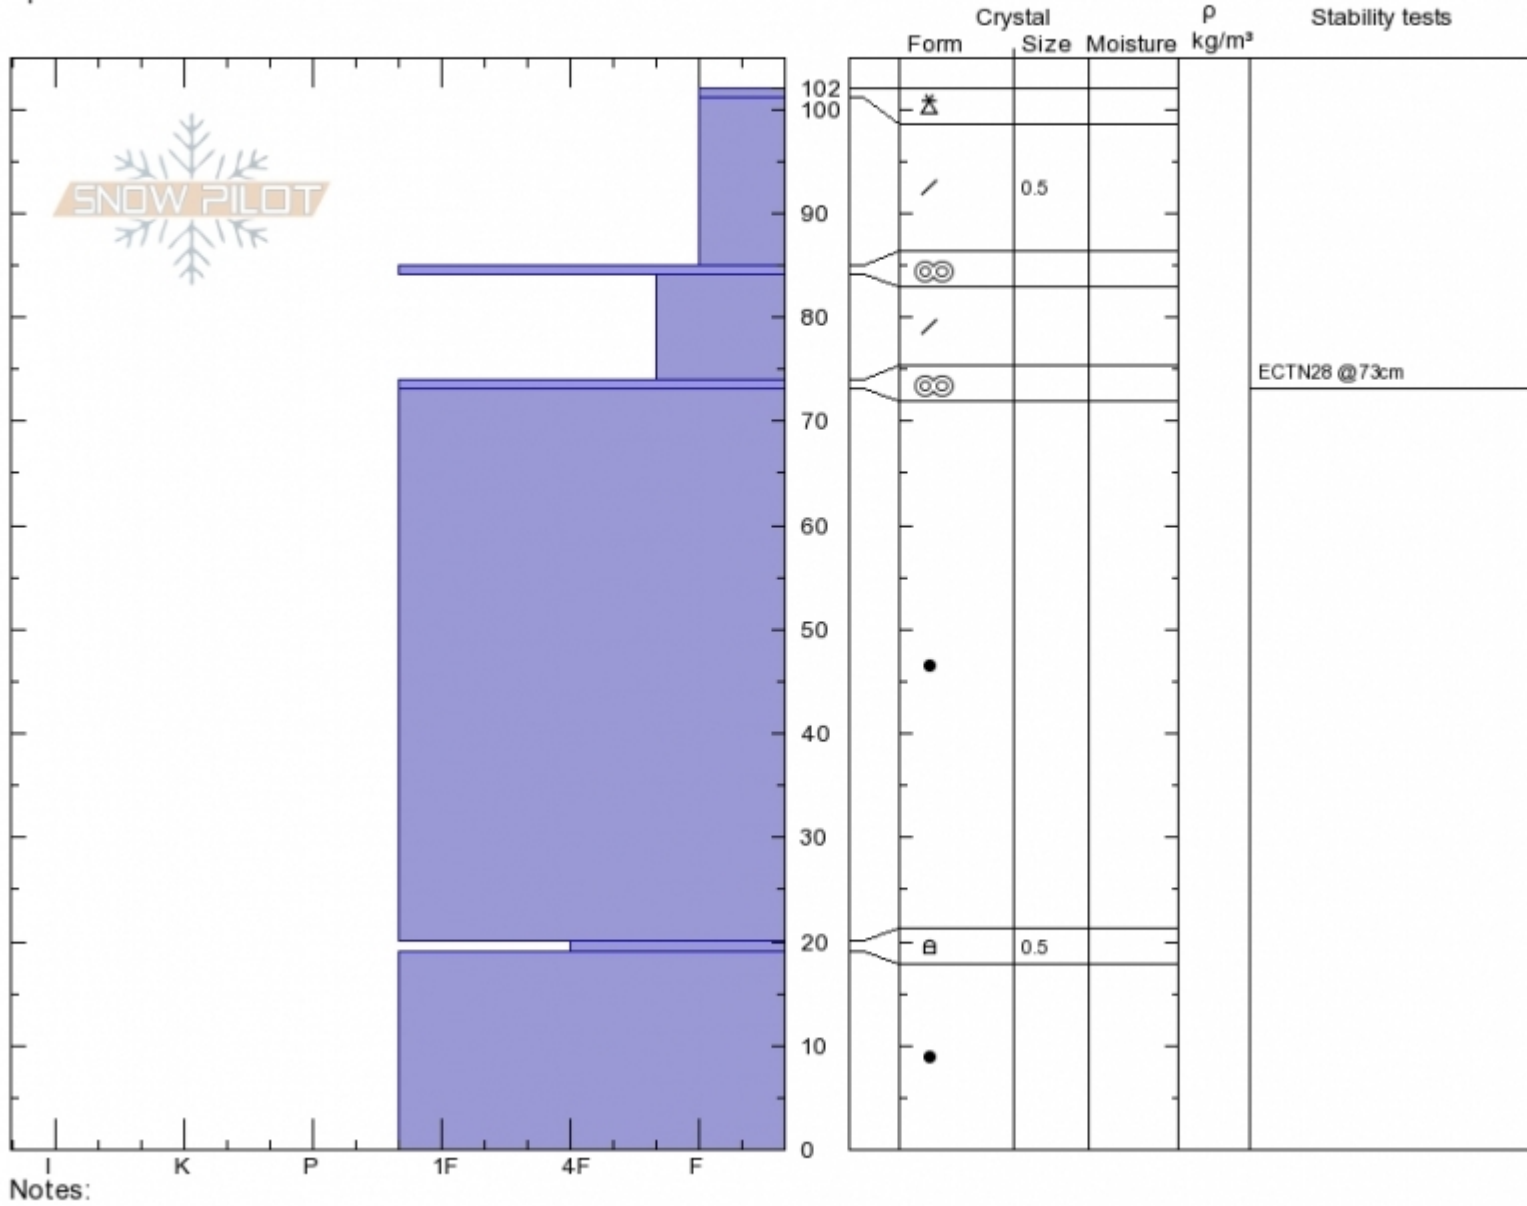

Above Bradley's
 Bridger Range
 MT
 Elevation: 7840 ft
 Aspect: 118°
 Specifics:

Andrew Schauer
 Fri Nov 23 16:20 2018
 Co-ord: 45.82893N, -110.92925W
 Slope Angle: 26°
 Wind Loading:

Stability:
 Air Temperature: -4°C
 Sky Cover: BKN
 Precipitation: NO
 Wind: Calm

HS102 PS10
 Stability Test Notes

Layer No
 84-85: Pr

Longitude
 -110.93W
 Latitude
 45.83N
 No Region, 2018-11-23