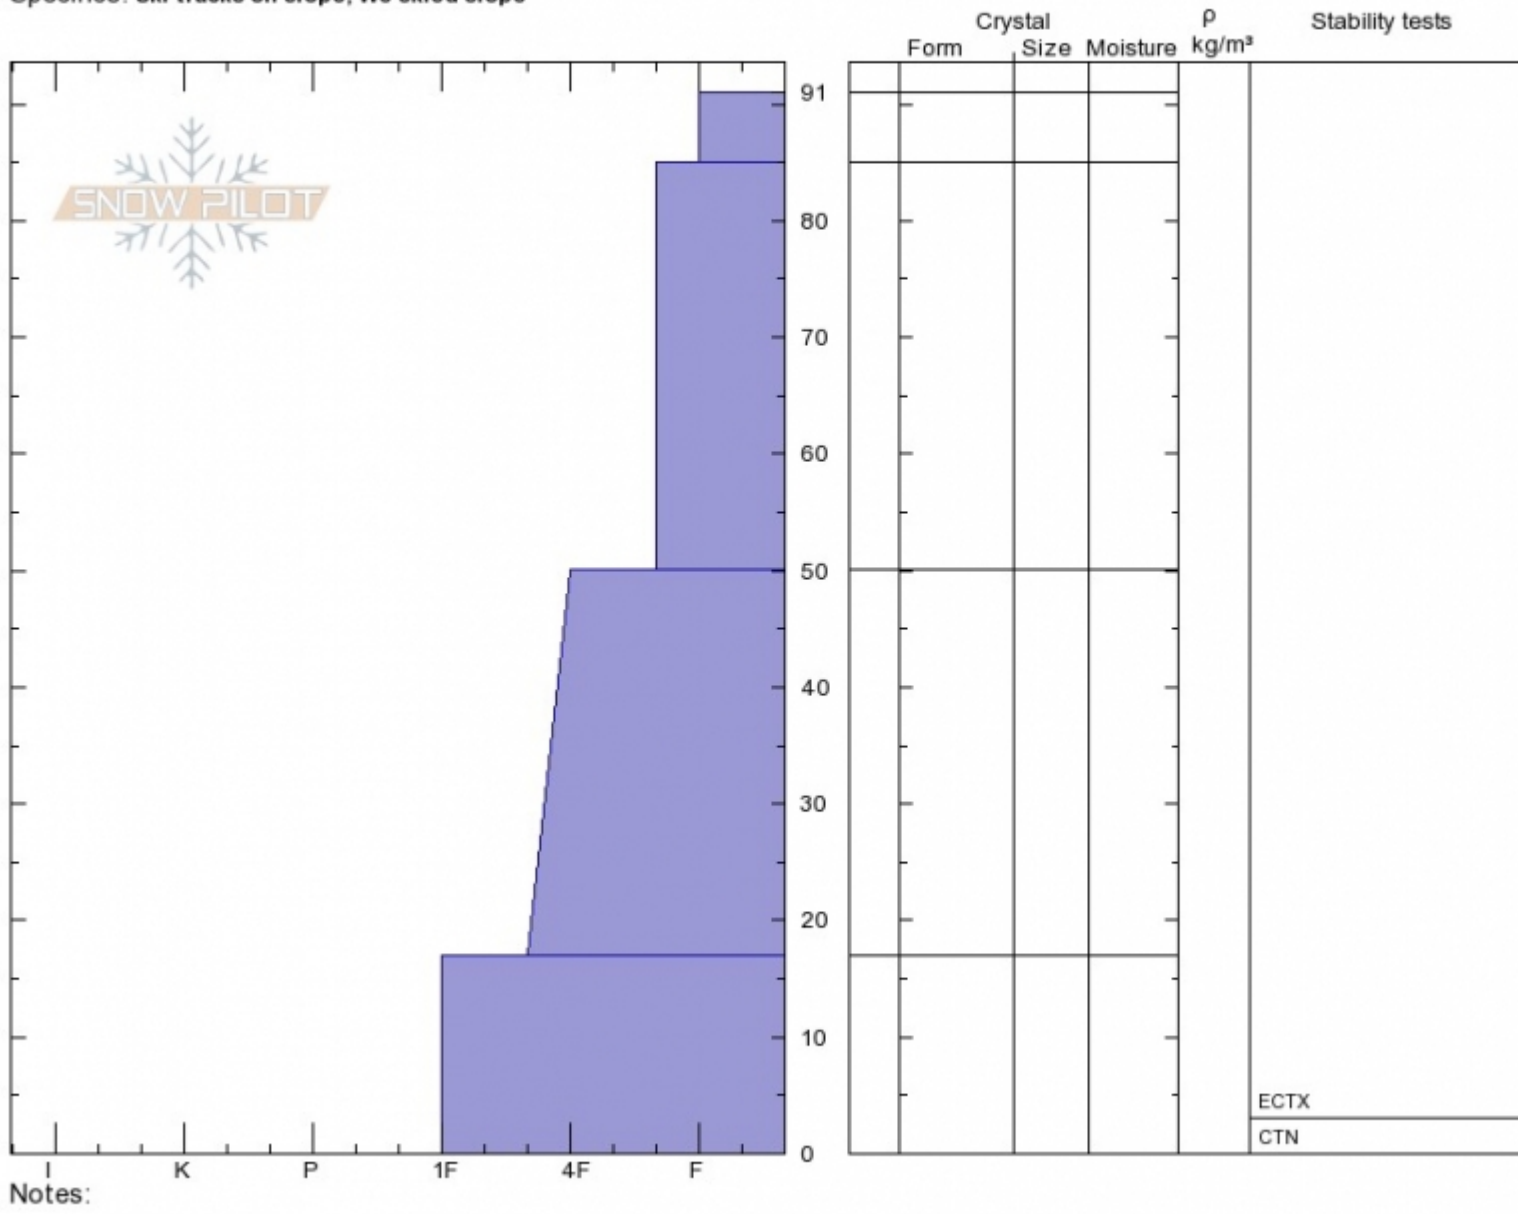

Middle Basin
Madison Range-N
MT
 Elevation: **9025 ft**
 Aspect: **71°**
 Specifics: **Ski tracks on slope; We skied slope**

Spencer Jonas
Tue Nov 27 13:00 2018
 Co-ord: **45.31958N, -111.37777W**
 Slope Angle: **26°**
 Wind Loading:

Stability:
 Air Temperature:
 Sky Cover: **OVC**
 Precipitation: **NO**
 Wind: **Calm**

HS91
Stability Test Notes

Layer No

Advisory Region
 Northern Madison
 Longitude
 -111.38W
 Latitude
 45.34N
 Northern Madison, 2018-11-28