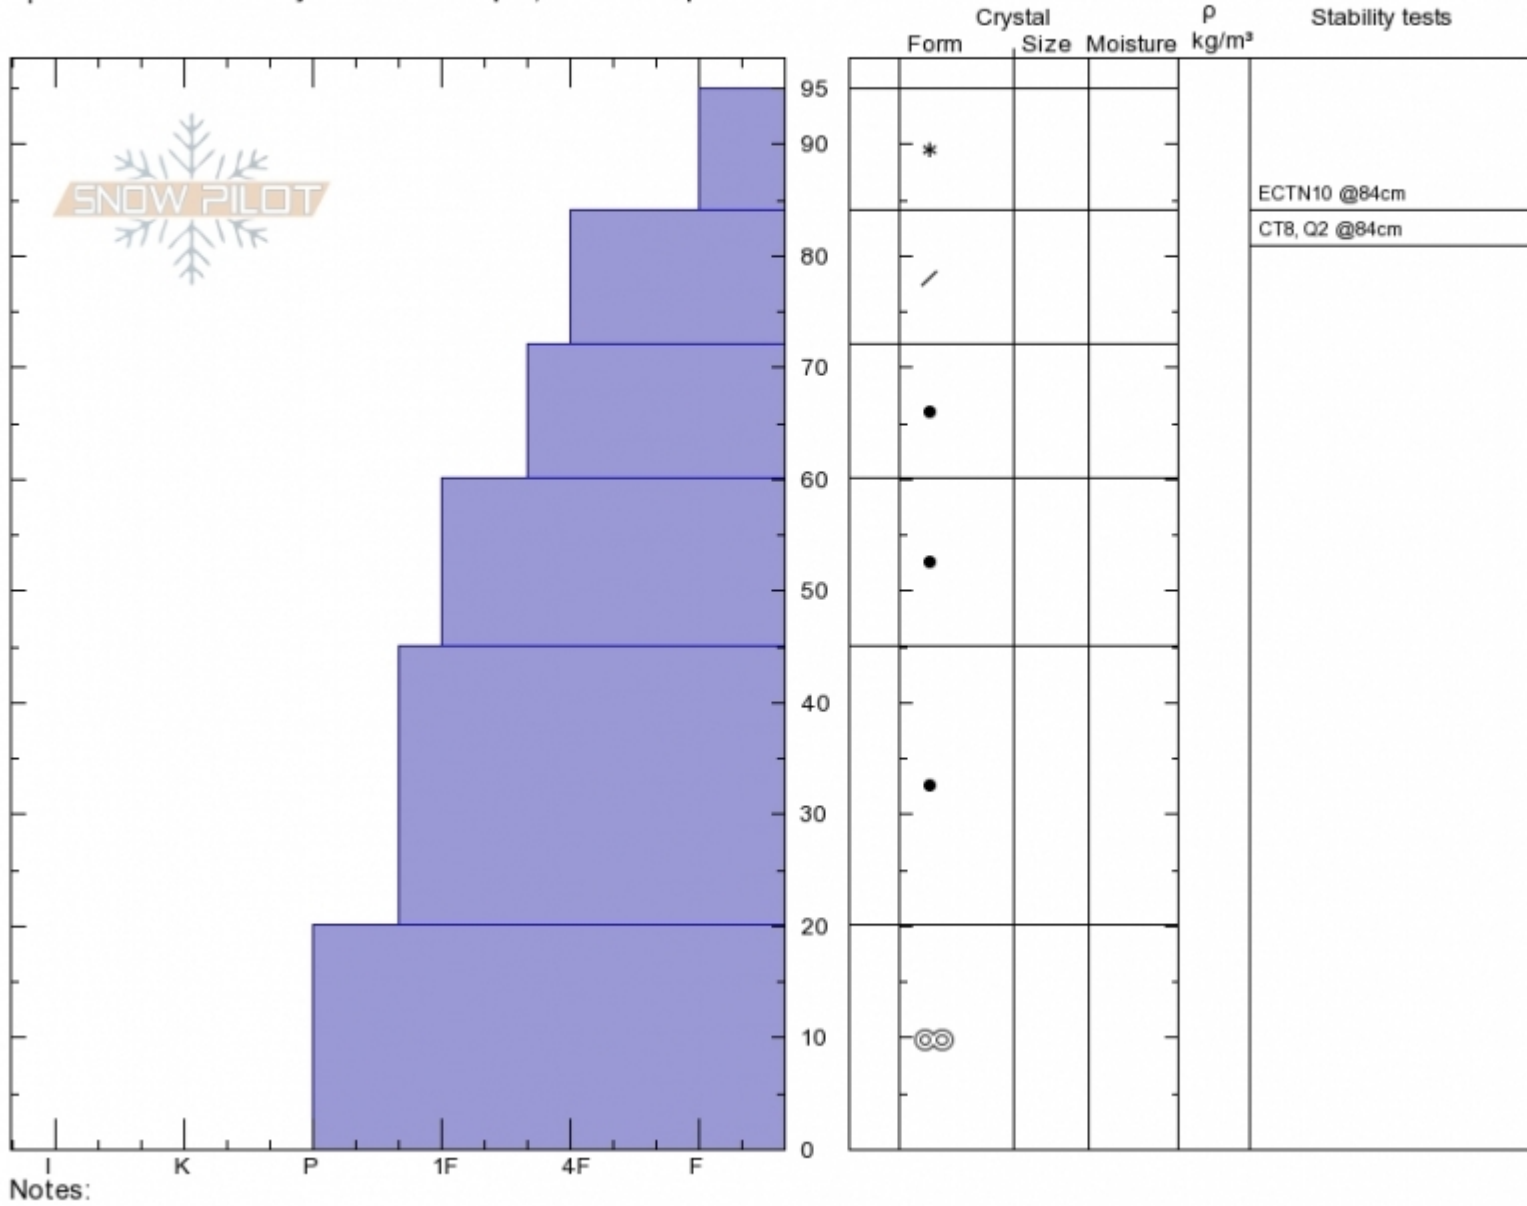

Bostwick Canyon
Bridger Range
MT
Elevation: **7990 ft**
Aspect: **290°**
Specifics: **Recent activity on different slopes; We skied slope**

Alex Marienthal
Sat Dec 1 11:45 2018
Co-ord: **45.79311N, -110.94444W**
Slope Angle: **28°**
Wind Loading:
Specifics: **Recent activity on different slopes; We skied slope**

Stability: **Good**
Air Temperature:
Sky Cover: **BKN**
Precipitation: **NO**
Wind: **Light Breeze**

HS95
Stability Test Notes

Layer No

Advisory Region
Bridger Range
Bridger Range, 2018-12-03