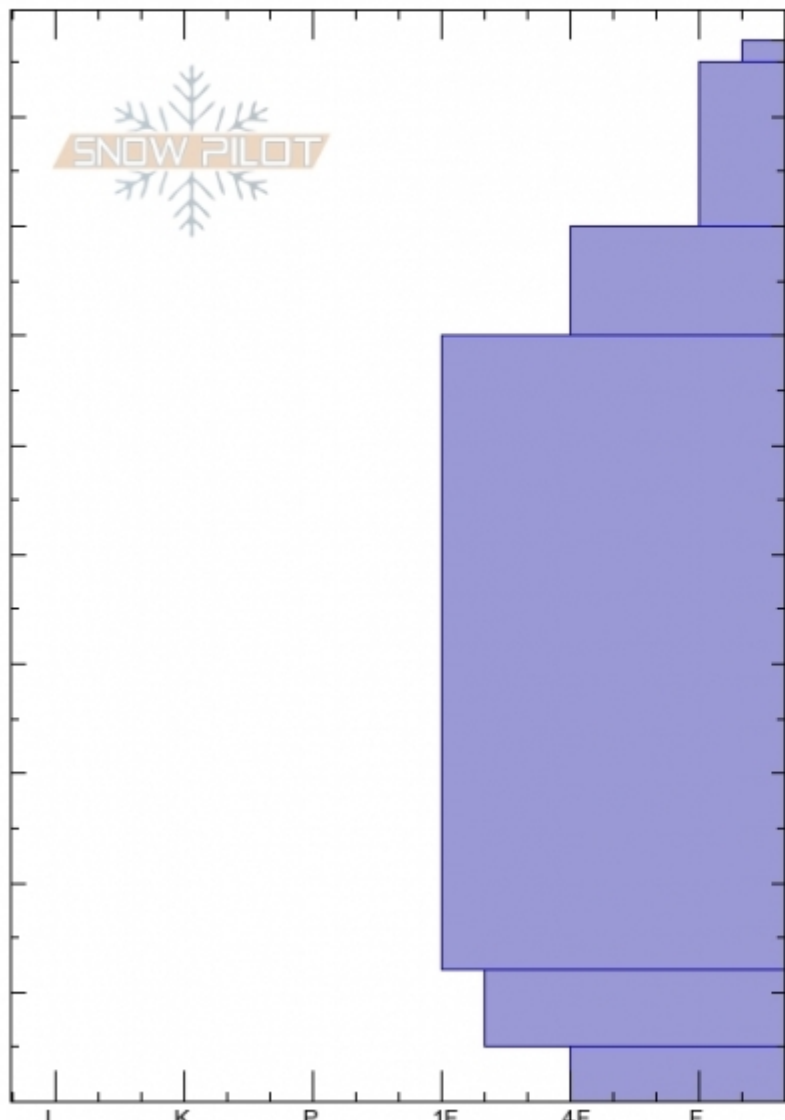

second yellow mule  
 Madison Range-N  
 MT  
 Elevation: 9360 ft  
 Aspect: 30°  
 Specifics: Snowmobile tracks on slope; We snowmobiled slope

Alex Marienthal  
 Thu Dec 6 11:11 2018  
 Co-ord: 45.17742N, -111.40088W  
 Slope Angle: 24°  
 Wind Loading: previous

Stability: **Good**  
 Air Temperature:  
 Sky Cover: **CLR**  
 Precipitation:  
 Wind: **Calm**

HS97  
 Stability Test Notes

Layer No

Form	Crystal Size	Moisture	$\rho$ kg/m <sup>3</sup>	Stability tests
+				
/ (□)	0.5-2			
□ (/)	0.5-1			
• (■)	1			ECTN16 @70cm CT16, Q3 @70cm
⊙ (□)	1-3			CT21, Q2 @15cm
□				