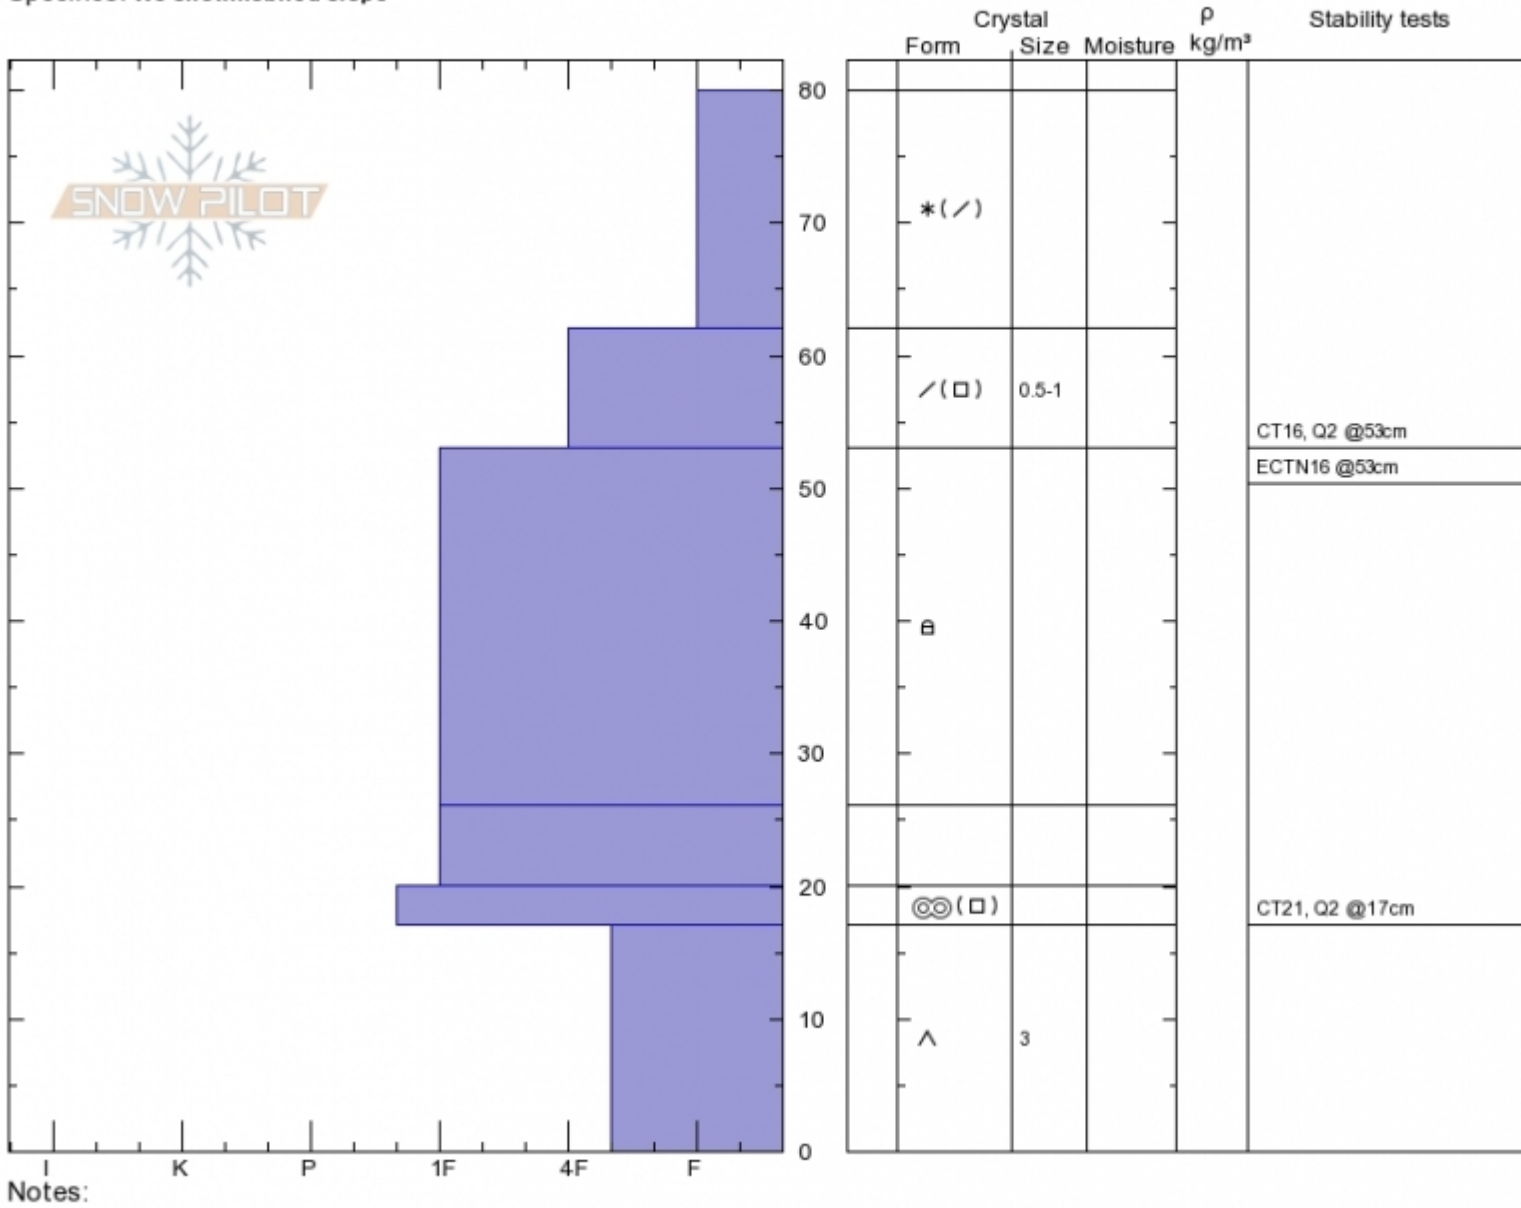

first yellow mule
Madison Range-N
MT
Elevation: **9355 ft**
Aspect: **9°**
Specifics: **We snowmobiled slope**

Alex Marienthal
Thu Dec 6 12:45 2018
Co-ord: **45.17548N, -111.38575W**
Slope Angle: **25°**
Wind Loading:

Stability: **Good**
Air Temperature:
Sky Cover: **CLR**
Precipitation:
Wind: **Calm**

HS80
Stability Test Notes

Layer No

Advisory Region
Northern Madison
Northern Madison, 2018-12-07