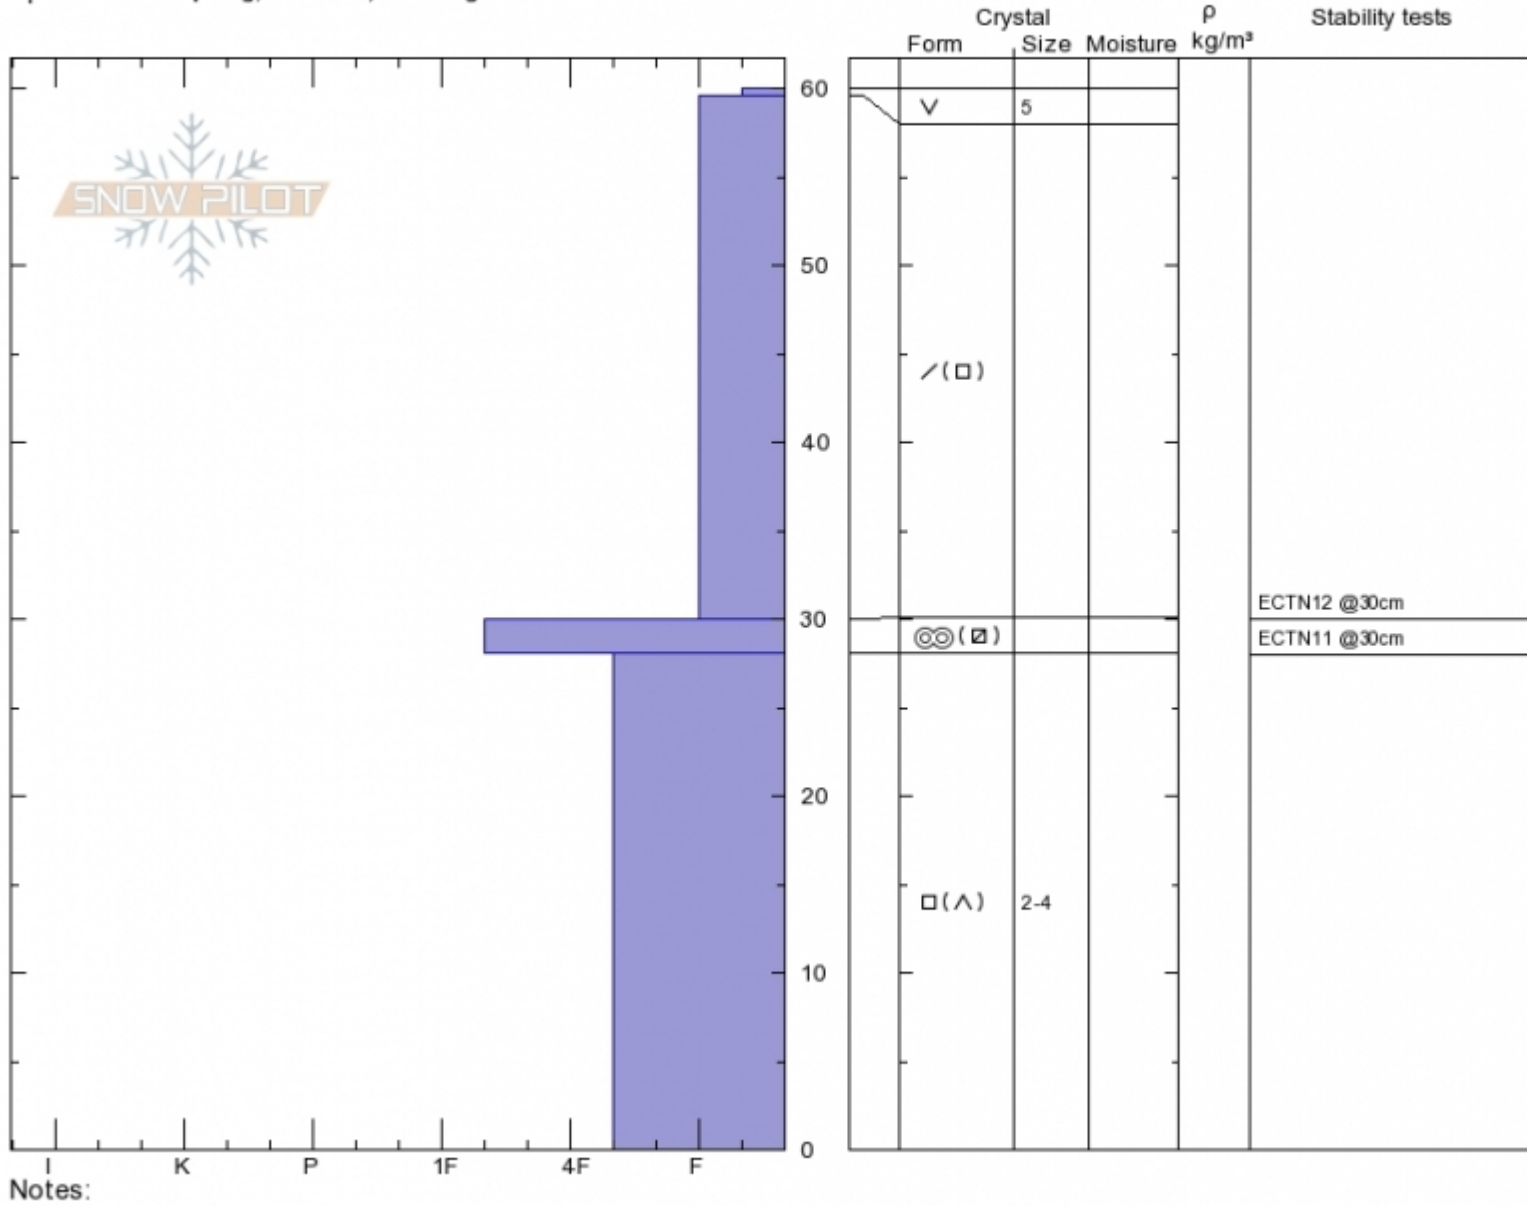

ArmPit
Gallatin Range-S
MT
 Elevation: **9100 ft**
 Aspect: **100°**
 Specifics: **Collapsing, localized; Cracking**

Ben VandenBos
Sat Dec 8 13:00 2018
 Co-ord:
 Slope Angle: **23°**
 Wind Loading:

Stability:
 Air Temperature:
 Sky Cover: **SCT**
 Precipitation: **NO**
 Wind: **Calm**

HS60 PF55
Stability Test Notes

Layer No
30-59.5: D
28-30: Lik
28-30: Pro
0-28: FC g

Advisory Region
 Southern Madison
 Southern Madison, 2018-12-08