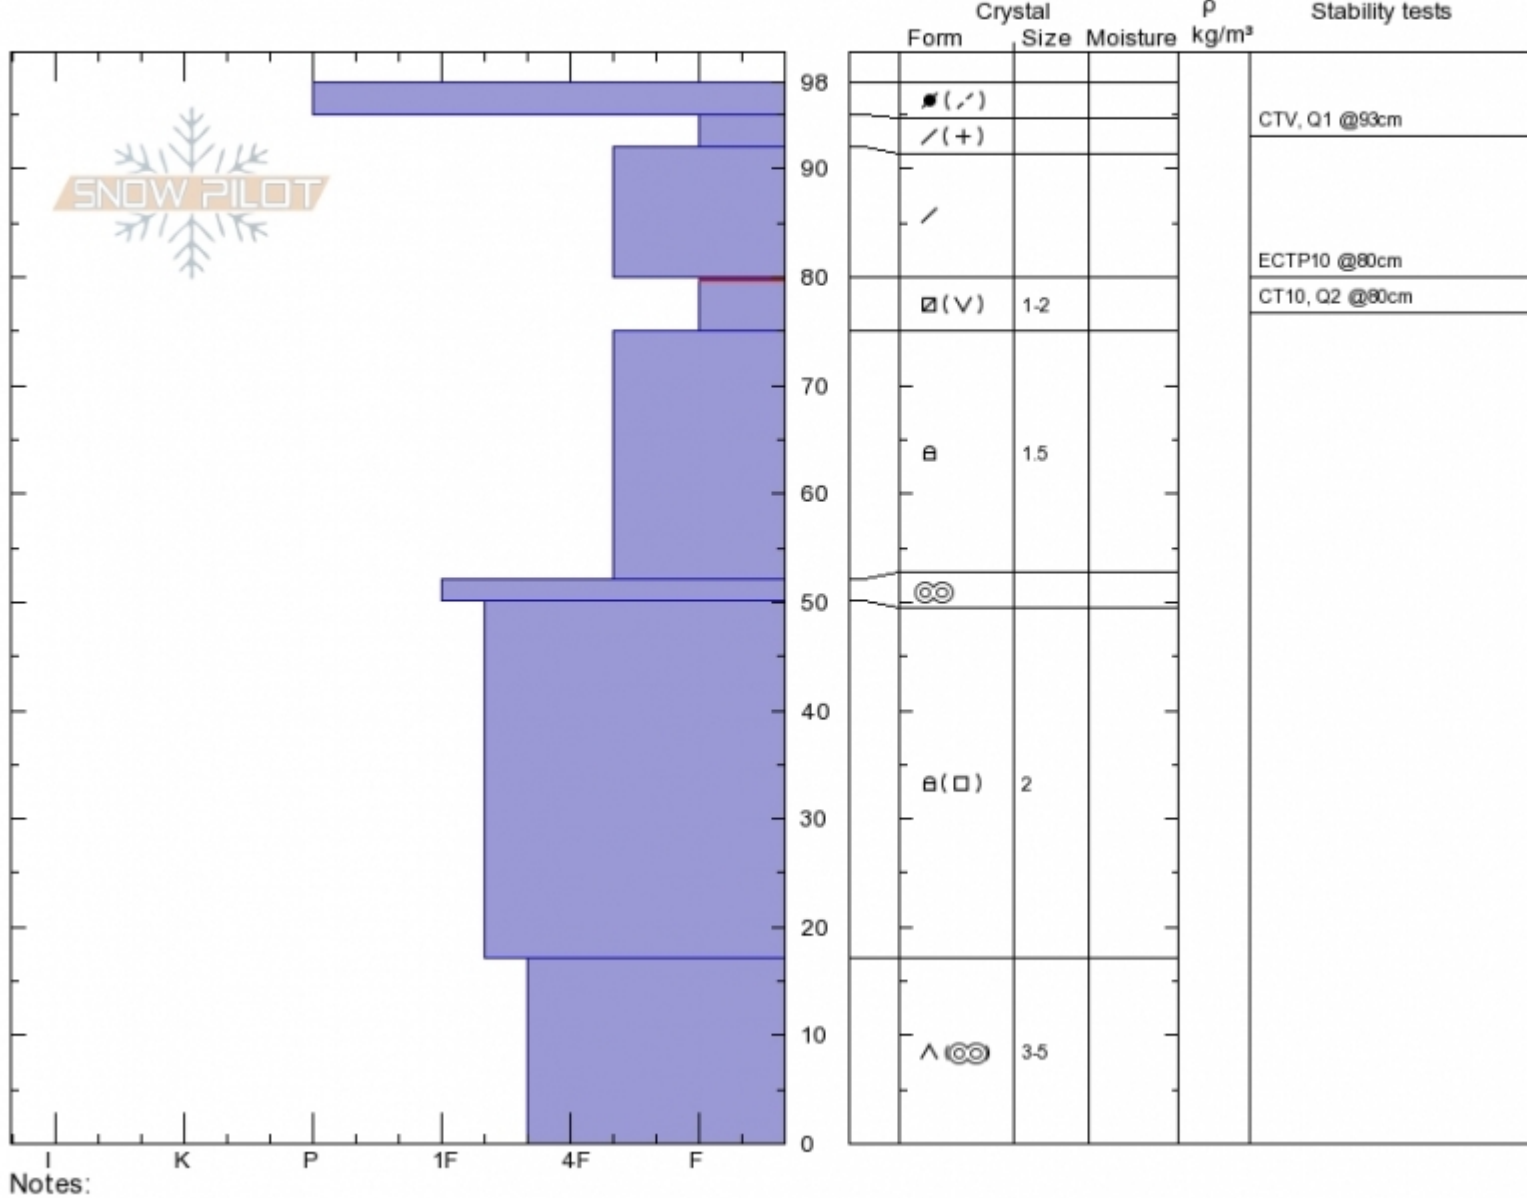

Second Yellow Mule
Madison Range-N
MT

Elevation: 9380 ft
Aspect: 45°

Alex Marienthal
Sun Dec 16 10:20 2018
Co-ord: 45.17730N, -111.40087W
Slope Angle: 30°
Wind Loading: yes

Stability: **Poor**
Air Temperature:
Sky Cover: **SCT**
Precipitation:
Wind: **Calm**

HS98
Stability Test Notes

Layer No
75-80: Pr
0-17: Icy r

Specifics: Cracking; Recent activity on similar slopes; Recent activity on different slopes; Snowmobile tracks on slope

Advisory Region
Northern Madison
Avalanche Details: [Snowmobiler triggered wind slab on Buck Ridge](#)
Northern Madison, 2018-12-16