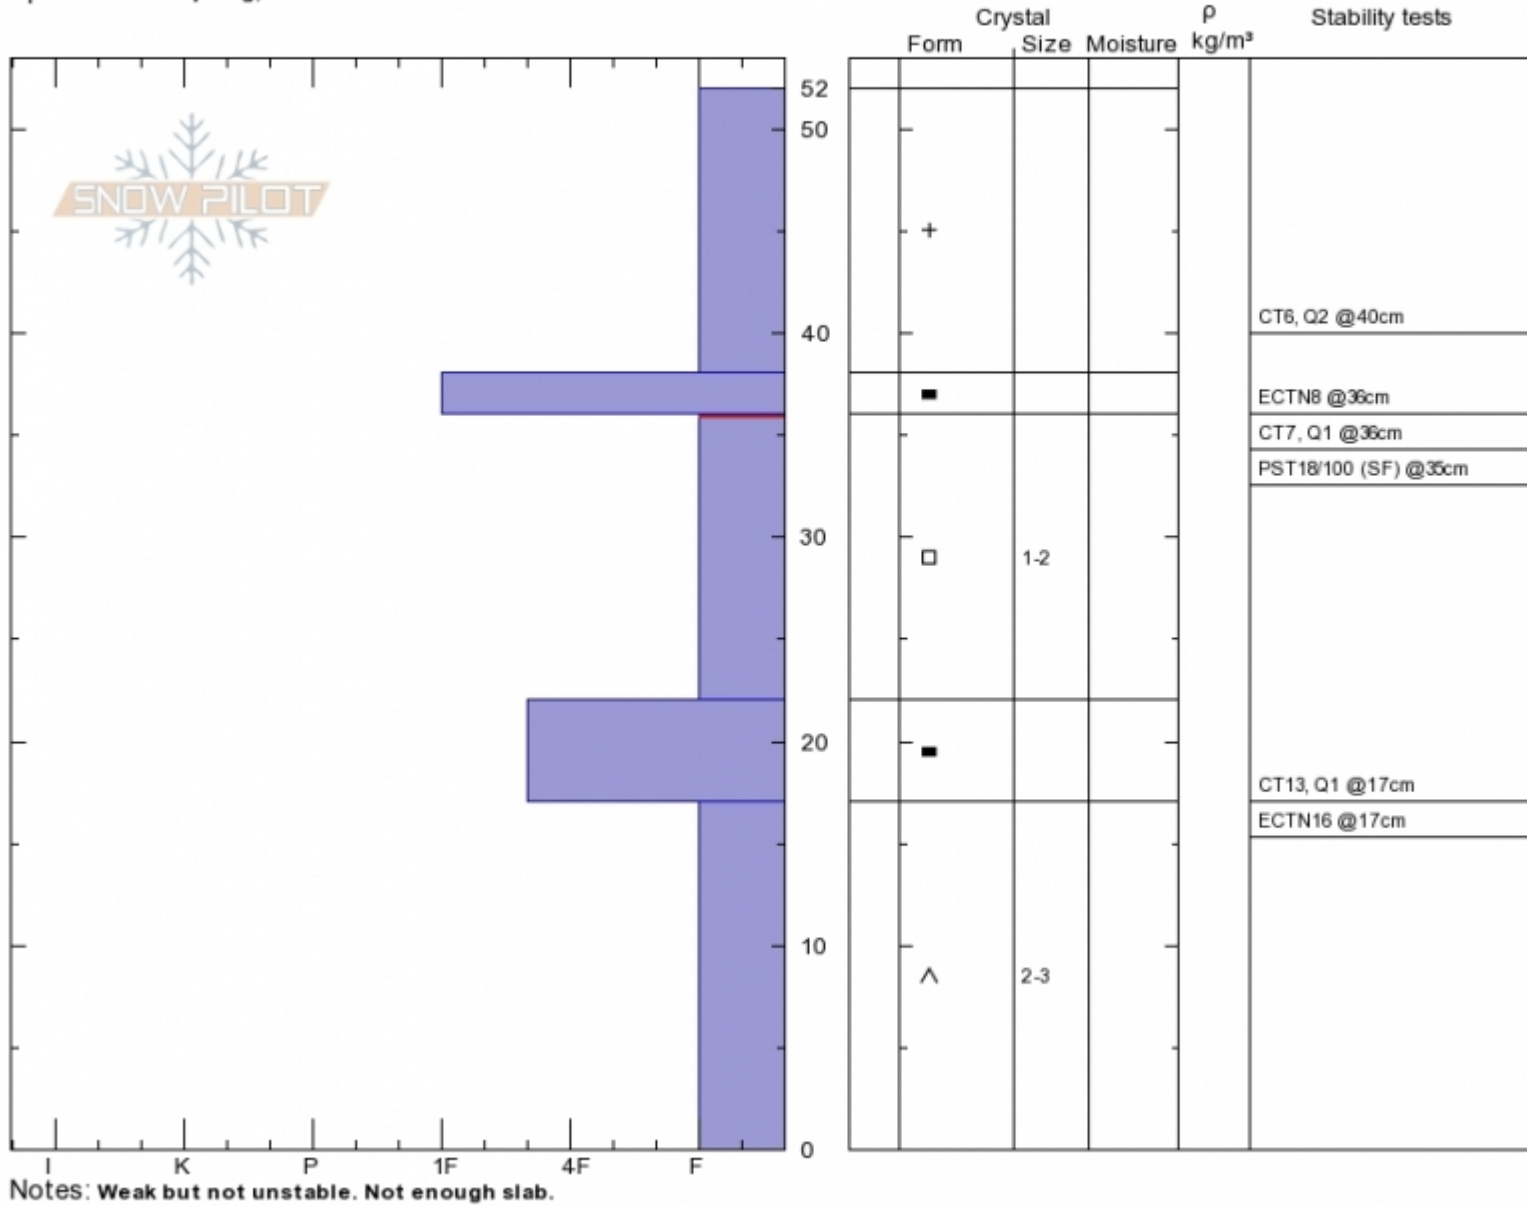

Bacon Rind South
Madison Range-S
MT
 Elevation: **8500 ft**
 Aspect: **140°**
 Specifics: **Collapsing, localized**

Eric Knoff
Thu Dec 20 12:00 2018
 Co-ord: **44.96905N, -111.09386W**
 Slope Angle: **33°**
 Wind Loading:

Stability: **Fair**
 Air Temperature: **-5°C**
 Sky Cover: **SCT**
 Precipitation: **NO**
 Wind: **SW Moderate**

HS52
 Stability Test Notes

Layer No
22-36: Pro

Advisory Region
 Southern Madison
 Latitude
 6.00N
 Southern Madison, 2018-12-20