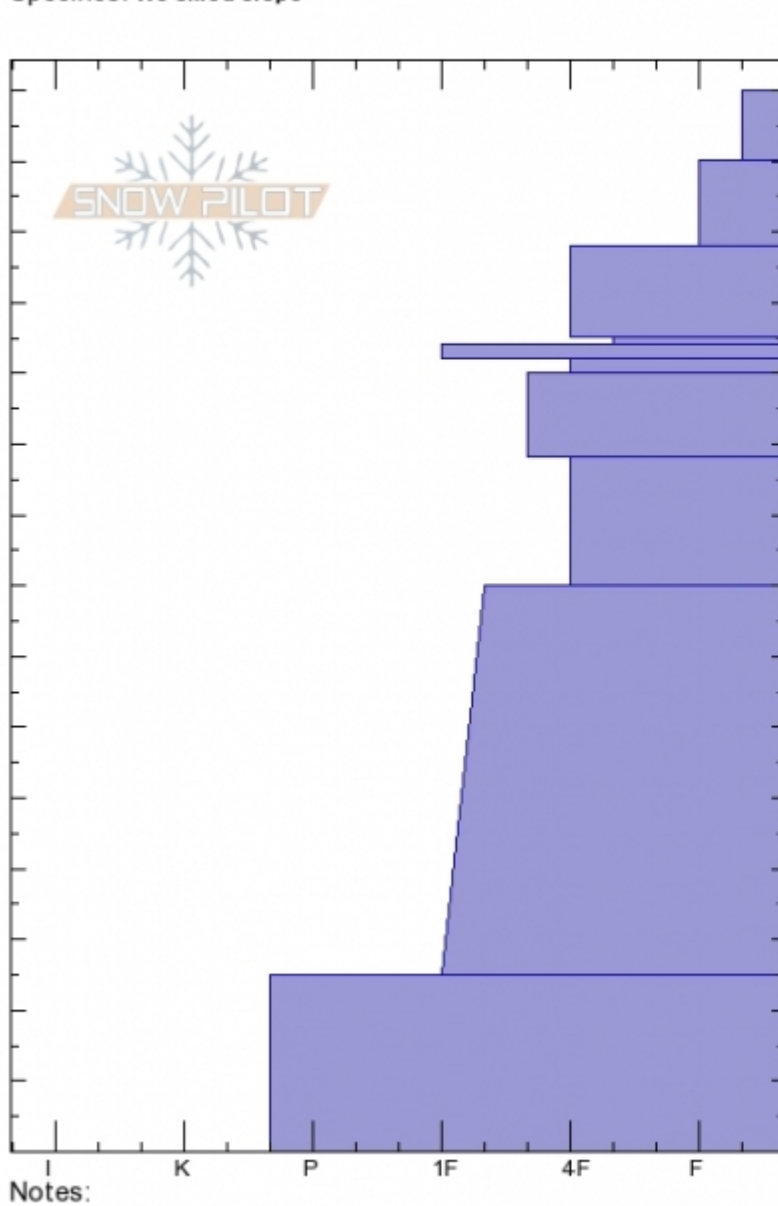

The Throne - 27 Dec
Bridger Range
MT
 Elevation: **8080 ft**
 Aspect: **93°**
 Specifics: **We skied slope**

Alex Marienthal
Thu Dec 27 11:39 2018
 Co-ord: **45.88420N, -110.94986W**
 Slope Angle: **30°**
 Wind Loading: **no**

Stability: **Good**
 Air Temperature: **-11°C**
 Sky Cover: **BKN**
 Precipitation: **S1**
 Wind: **Calm**

HS150
Stability Test Notes

Layer No

Crystal Form	Crystal Size	Moisture	ρ kg/m ³	Stability tests
*				
+				
⚡				ECTN16 @115cm
□	0.5			
⊖				
⊖	1-1.5			
⊙⊙				