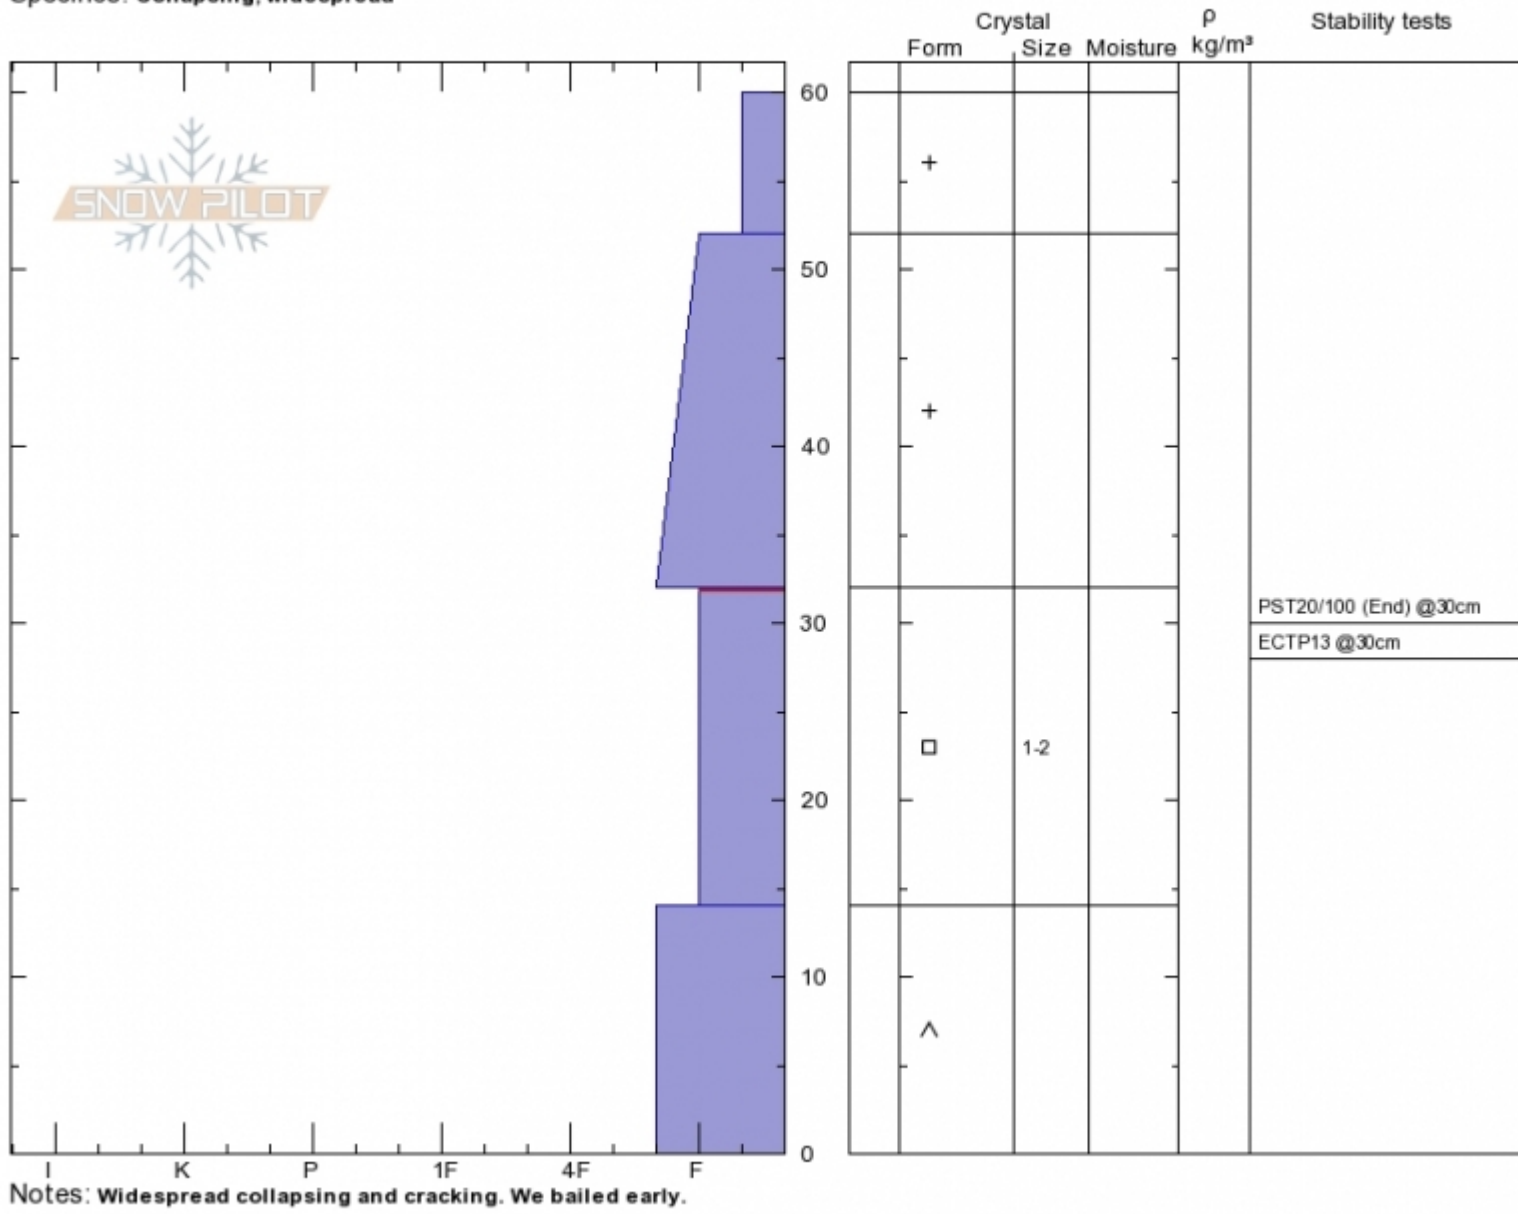

Mt Ellis, east
Gallatin Range-N
MT
 Elevation: **7500 ft**
 Aspect: **90°**
 Specifics: **Collapsing, widespread**

Eric Knoff
Tue Jan 1 11:15 2019
 Co-ord: **45.59086N, -110.95843W**
 Slope Angle: **35°**
 Wind Loading: **no**

Stability: **Very Poor**
 Air Temperature: **-10°C**
 Sky Cover: **FEW**
 Precipitation: **NO**
 Wind: **Calm**

HS60
 Stability Test Notes
Layer No 14-32: Pro

Advisory Region
 Northern Gallatin
 Northern Gallatin, 2019-01-02