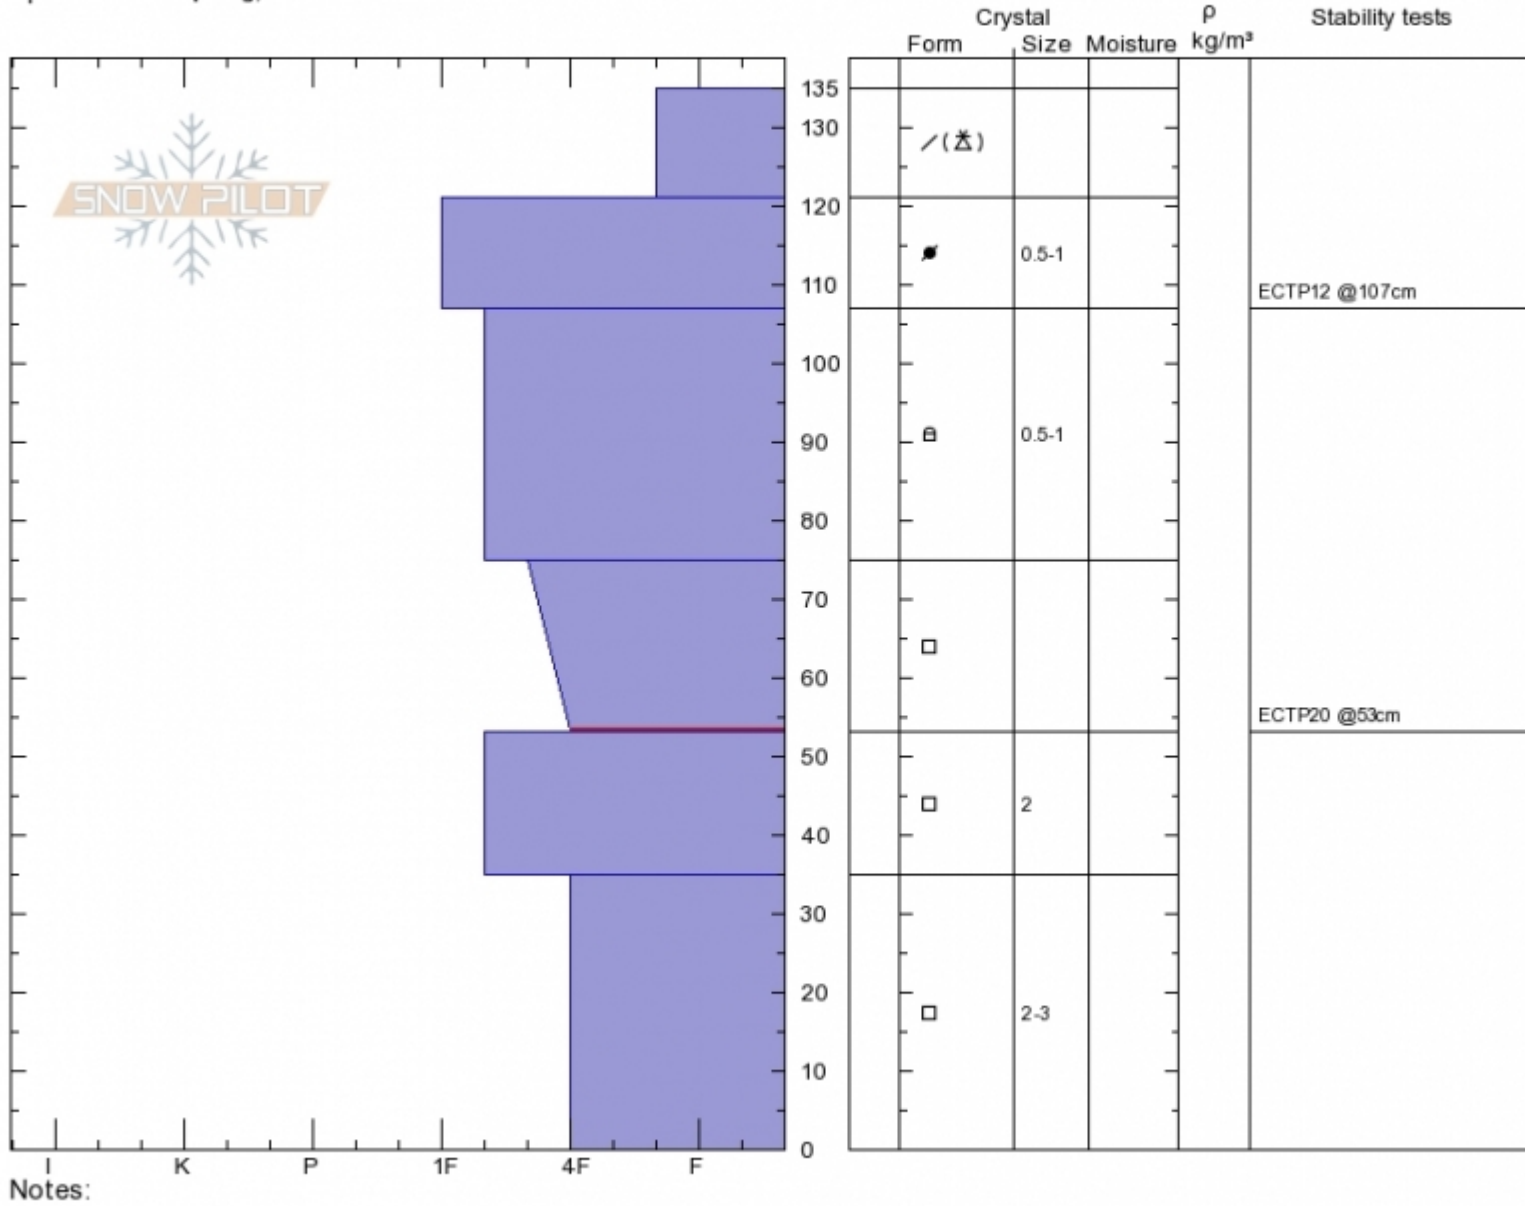

Lionhead Ridge
Lionhead Range
MT
 Elevation: **8650 ft**
 Aspect: **30°**
 Specifics: **Collapsing, localized**

Ian Hoyer
Sun Jan 6 11:30 2019
 Co-ord: **44.70829N, -111.30733W**
 Slope Angle: **25°**
 Wind Loading: **previous**

Stability: **Fair**
 Air Temperature:
 Sky Cover: **OVC**
 Precipitation: **S1**
 Wind: **Light Breeze**

HS135
Stability Test Notes

Layer No
53-75: Pr

Advisory Region
 Lionhead Range
 Lionhead Range, 2019-01-06