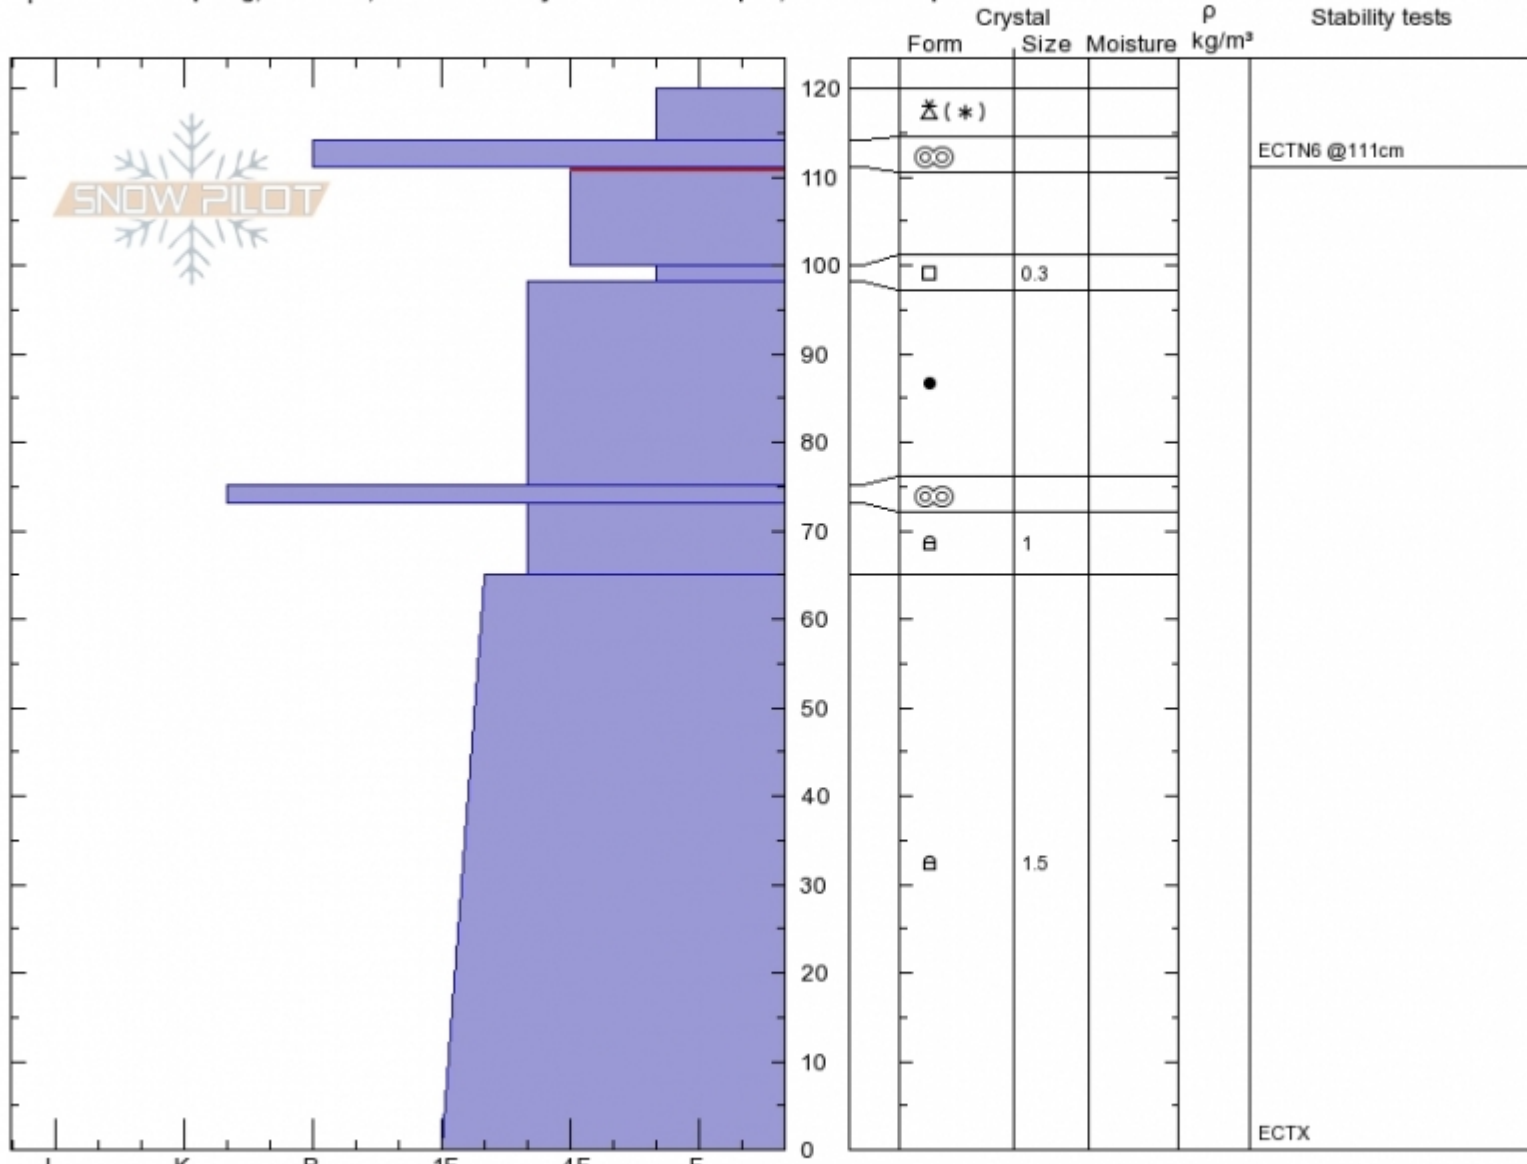

east Mt Republic
Absaroka Range
MT

Elevation: 9350 ft
Aspect: 105°

Specifics: Collapsing, localized; Recent activity on different slopes; We skied slope

Beau Fredlund
Sun Jan 6 15:00 2019
Co-ord: 45.00524N, -109.94423E
Slope Angle: 29°
Wind Loading:

Stability:
Air Temperature:
Sky Cover: OVC
Precipitation: S-1
Wind: E Light Breeze

HS120
Stability Test Notes

Layer No
100-111: F

Notes: Snowpit location is partially sheltered by whitebark pine from both the sun and the wind. 200' vertical higher, and the wind effect was more substantial. Observed one recent slab avalanche on an adjacent NW facing slope (a windslab about 8" deep and

Advisory Region
Cooke City
Longitude
-109.94W
Latitude
45.01N
Cooke City, 2019-01-06